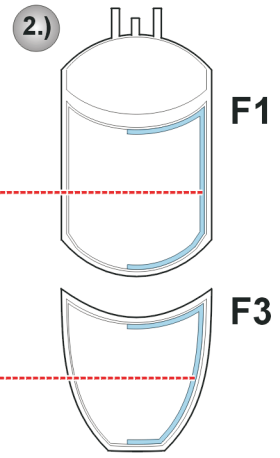

eduard
Express Mask

XS 149

J-35F Draken

The die-cut mask for accurate canopy frame painting of the
Hasegawa 1/72 KIT

3.) **INTERIOR COLOR**

4.) **RUBBER COLOR**

5.) **REMOVE MASK**

LIQUID MASK