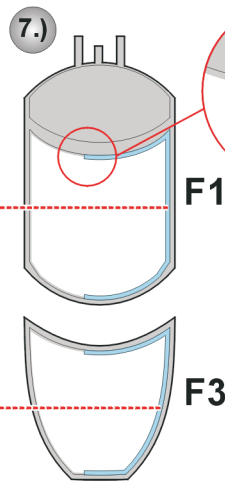

eduard
Express Mask

XS 149

J-35F Draken

The die-cut mask for accurate canopy frame painting of the
Hasegawa 1/72 KIT

3.) **INTERIOR COLOR**

4.) **RUBBER COLOR**

5.) **REMOVE MASK**

LIQUID MASK