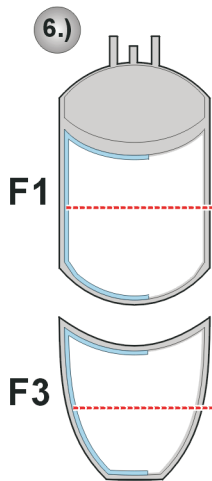

eduard
Express Mask

XS 149

J-35F Draken

The die-cut mask for accurate canopy frame painting of the
Hasegawa 1/72 KIT

3.) **INTERIOR COLOR**

4.) **RUBBER COLOR**

5.) **REMOVE MASK**

LIQUID MASK