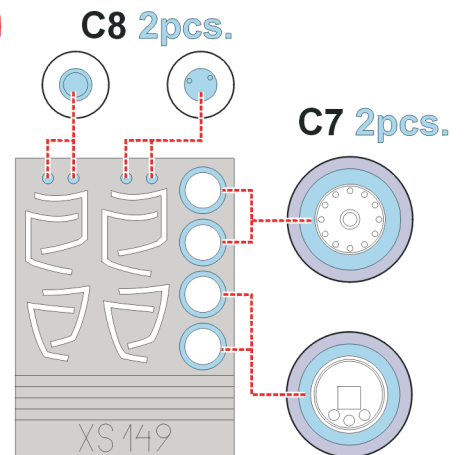

eduard
Express Mask

XS 149

J-35F Draken

The die-cut mask for accurate canopy frame painting of the
Hasegawa 1/72 KIT

3.) **INTERIOR COLOR**

4.) **RUBBER COLOR**

5.) **REMOVE MASK**

LIQUID MASK