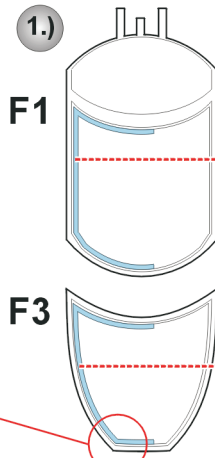

eduard
Express Mask

XS 149

J-35F Draken

The die-cut mask for accurate canopy frame painting of the
Hasegawa 1/72 KIT

3.) **INTERIOR COLOR**

4.) **RUBBER COLOR**

5.) **REMOVE MASK**

LIQUID MASK