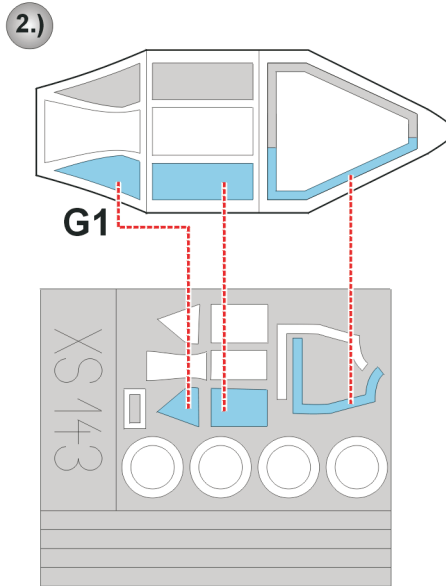

eduard
Express Mask

XS 143

Ki-43 II Oscar

The die-cut mask for accurate canopy frame painting of the
Fujimi 1/72 KIT

 - LIQUID MASK

4.)  **INTERIOR COLOR**

5.)  **CAMOUFLAGE COLOR**

REFERENCES: Aero Detail #29 - Nakajima Ki-43 "Oscar" Hayabusa
Monografie Lotnicze - Nakajima Ki-43 "Oscar" Hayabusa