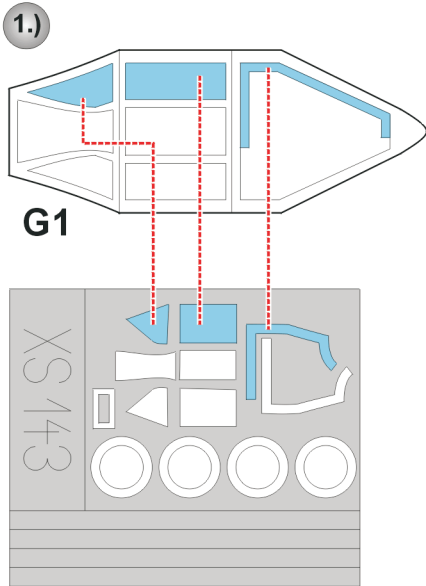

eduard
Express Mask

XS 143

Ki-43 II Oscar

The die-cut mask for accurate canopy frame painting of the
Fujimi 1/72 KIT

 - LIQUID MASK

4.)  **INTERIOR COLOR**

5.)  **CAMOUFLAGE COLOR**

REFERENCES: Aero Detail #29 - Nakajima Ki-43 "Oscar" Hayabusa
Monografie Lotnicze - Nakajima Ki-43 "Oscar" Hayabusa