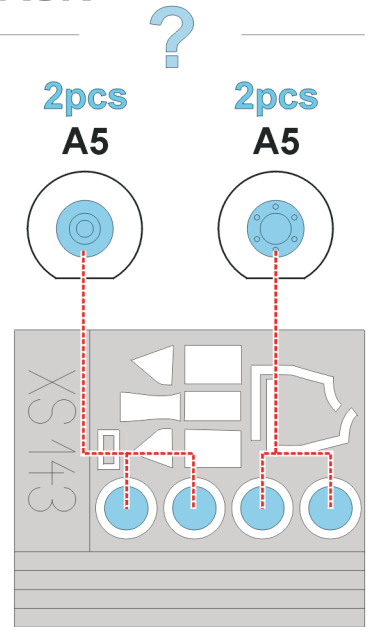

eduard
Express Mask

XS 143

Ki-43 II Oscar

The die-cut mask for accurate canopy frame painting of the
Fujimi 1/72 KIT

 - LIQUID MASK

4.)  **INTERIOR COLOR**

5.)  **CAMOUFLAGE COLOR**

REFERENCES: Aero Detail #29 - Nakajima Ki-43 "Oscar" Hayabusa
Monografie Lotnicze - Nakajima Ki-43 "Oscar" Hayabusa