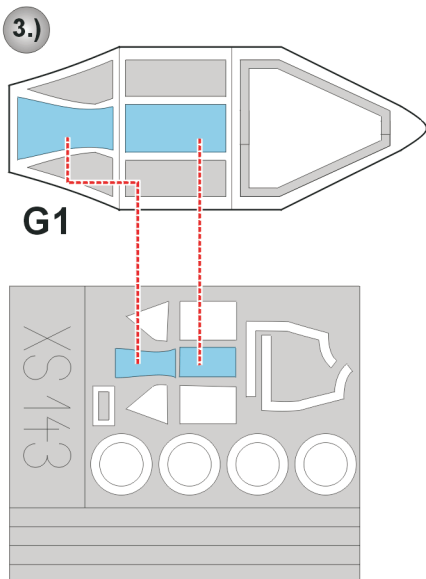

eduard
Express Mask

XS 143

Ki-43 II Oscar

The die-cut mask for accurate canopy frame painting of the
Fujimi 1/72 KIT

 - LIQUID MASK

4.)  **INTERIOR COLOR**

5.)  **CAMOUFLAGE COLOR**

REFERENCES: Aero Detail #29 - Nakajima Ki-43 "Oscar" Hayabusa
Monografie Lotnicze - Nakajima Ki-43 "Oscar" Hayabusa