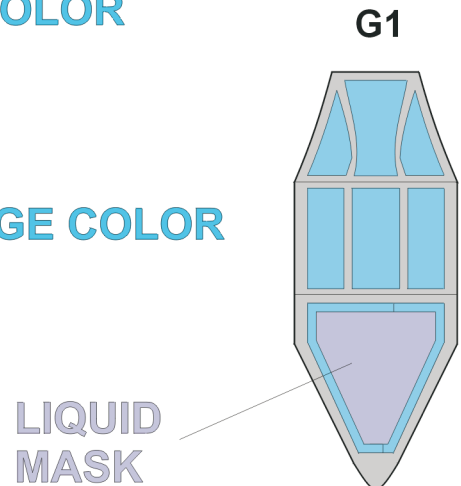

eduard
Express Mask

XS 143

Ki-43 II Oscar

The die-cut mask for accurate canopy frame painting of the
Fujimi 1/72 KIT

 - LIQUID MASK

4.)  **INTERIOR COLOR**

5.)  **CAMOUFLAGE COLOR**

REFERENCES: Aero Detail #29 - Nakajima Ki-43 "Oscar" Hayabusa
Monografie Lotnicze - Nakajima Ki-43 "Oscar" Hayabusa