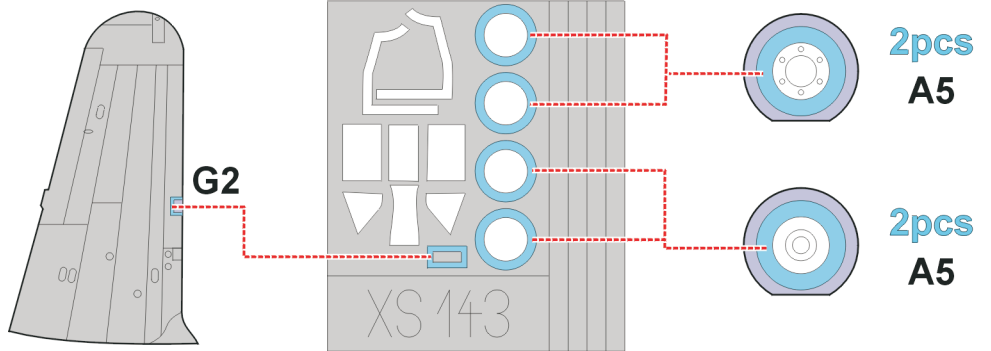

eduard
Express Mask

XS 143

Ki-43 II Oscar

The die-cut mask for accurate canopy frame painting of the
Fujimi 1/72 KIT

 - LIQUID MASK

4.)  **INTERIOR COLOR**

5.)  **CAMOUFLAGE COLOR**

REFERENCES: Aero Detail #29 - Nakajima Ki-43 "Oscar" Hayabusa
Monografie Lotnicze - Nakajima Ki-43 "Oscar" Hayabusa