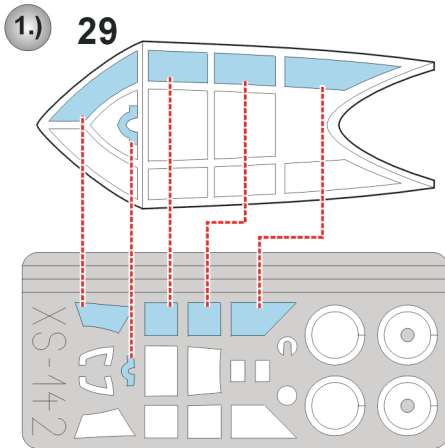

eduard
Express Mask

P-47D-20 Razorback

The die-cut mask for accurate canopy frame painting of the
Hasegawa 1/72 KIT

XS 142