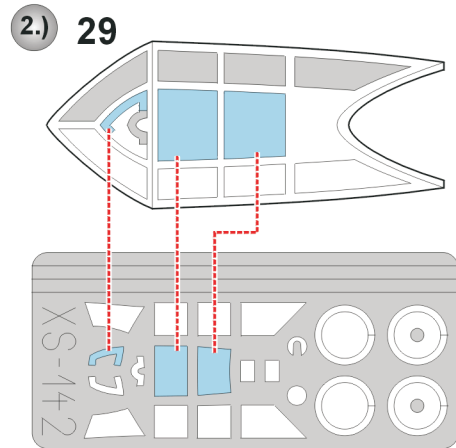

eduard
Express Mask

P-47D-20 Razorback

The die-cut mask for accurate canopy frame painting of the
Hasegawa 1/72 KIT

XS 142