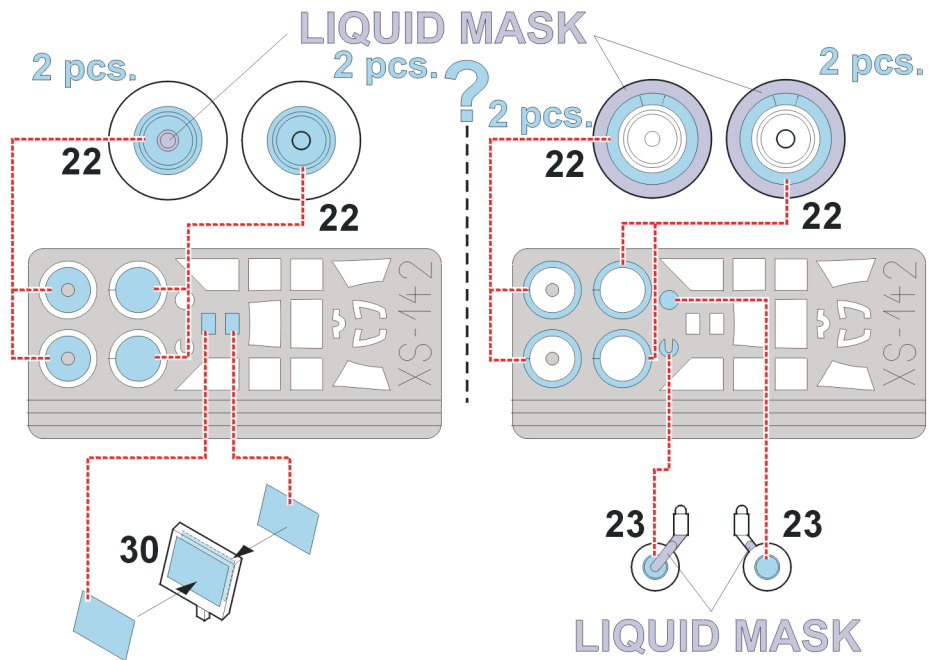

**eduard**  
**Express Mask**

# P-47D-20 Razorback

The die-cut mask for accurate canopy frame painting of the  
*Hasegawa 1/72 KIT*

## XS 142

4.) **INTERIOR COLOR**

5.) **CAMOUFLAGE COLOR**

**REFERENCES:** Aero Detail #14 - REPUBLIC P-47 THUNDERBOLT  
Detail & Scale #8254 - P-47 THUNDERBOLT