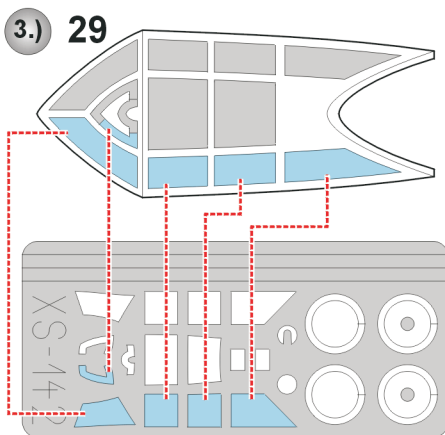

eduard
Express Mask

P-47D-20 Razorback

The die-cut mask for accurate canopy frame painting of the
Hasegawa 1/72 KIT

XS 142