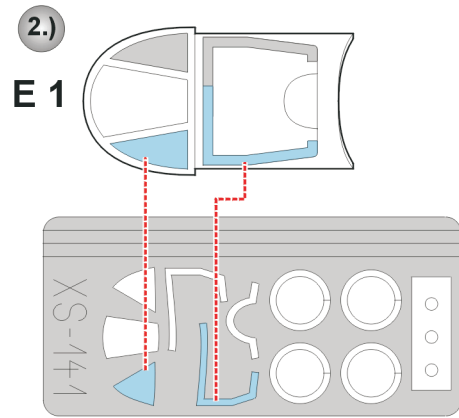

eduard
Express Mask

XS 141

F4U-1D Corsair

The die-cut mask for accurate canopy frame painting of the
Hasegawa 1/72 KIT

REFERENCES:

Aero Detail # 25 - VOUGHT F4U CORSAIR
Detail & Scale #8255 - F4U CORSAIR part 1
Detail & Scale #8256 - F4U CORSAIR part 2