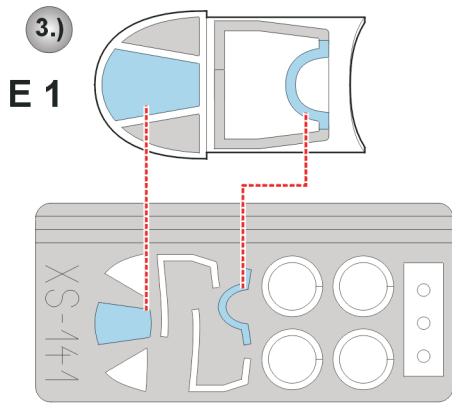

eduard
Express Mask

XS 141

F4U-1D Corsair

The die-cut mask for accurate canopy frame painting of the
Hasegawa 1/72 KIT

REFERENCES:

Aero Detail # 25 - VOUGHT F4U CORSAIR
Detail & Scale #8255 - F4U CORSAIR part 1
Detail & Scale #8256 - F4U CORSAIR part 2