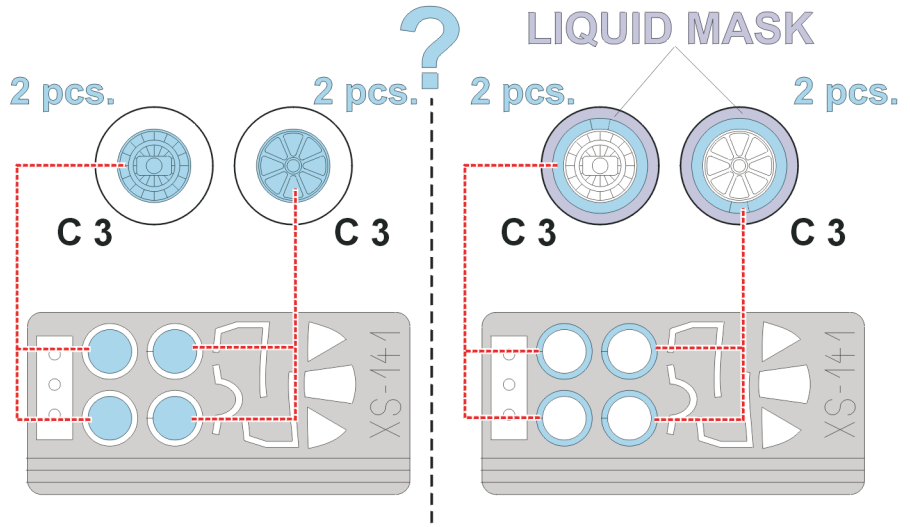

eduard
Express Mask

XS 141

F4U-1D Corsair

The die-cut mask for accurate canopy frame painting of the
Hasegawa 1/72 KIT

REFERENCES:

Aero Detail # 25 - VOUGHT F4U CORSAIR
Detail & Scale #8255 - F4U CORSAIR part 1
Detail & Scale #8256 - F4U CORSAIR part 2