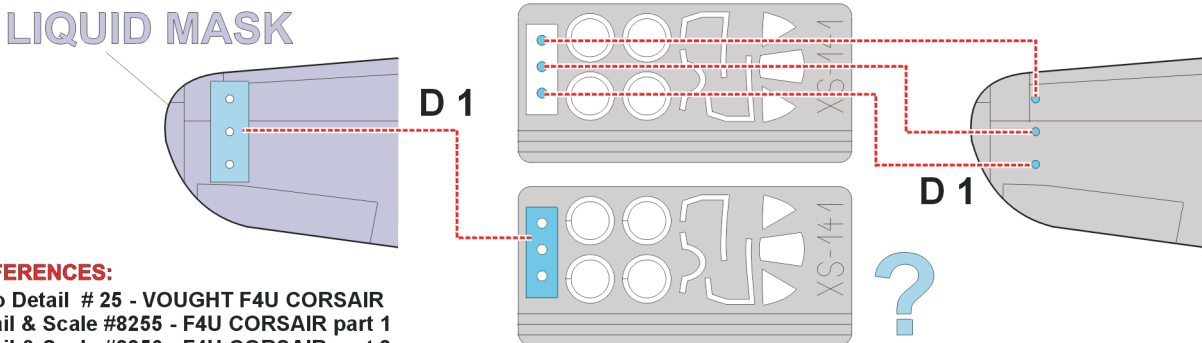

eduard
Express Mask

XS 141

F4U-1D Corsair

The die-cut mask for accurate canopy frame painting of the
Hasegawa 1/72 KIT

REFERENCES:

Aero Detail # 25 - VOUGHT F4U CORSAIR
Detail & Scale #8255 - F4U CORSAIR part 1
Detail & Scale #8256 - F4U CORSAIR part 2