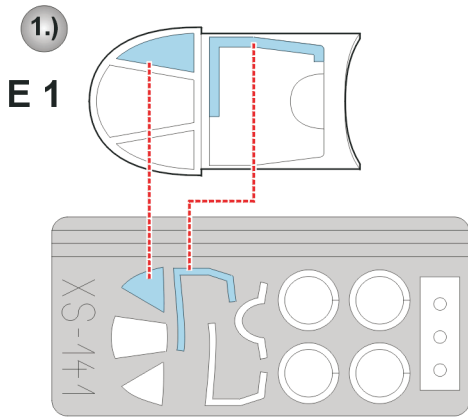

eduard
Express Mask

XS 141

F4U-1D Corsair

The die-cut mask for accurate canopy frame painting of the
Hasegawa 1/72 KIT

REFERENCES:

Aero Detail # 25 - VOUGHT F4U CORSAIR
Detail & Scale #8255 - F4U CORSAIR part 1
Detail & Scale #8256 - F4U CORSAIR part 2