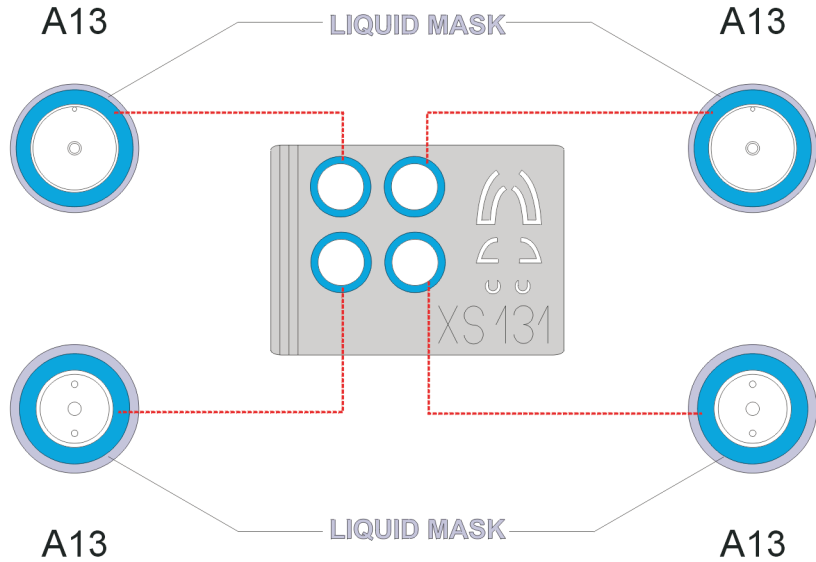

eduard
Express Mask

XS 131

I-16 Rata Type 18

The die-cut mask for accurate canopy frame painting of the
Hasegawa 1/72 KIT

REFERENCES:
SQUADRON / SIGNAL
AIRCRAFT #162
REPLIC #85 / 1998

A7

LIQUID MASK

LIQUID MASK

A7

1.)

J1

LIQUID MASK

2.)