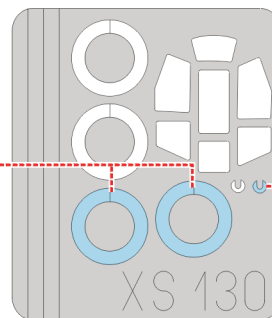

eduard
Express Mask

XS 130

Hs-129

The die-cut mask for accurate canopy frame painting of the
Italeri 1/72 KIT

2 pcs.

36 A

LIQUID MASK

9 A

LIQUID MASK

36 A

2 pcs.

9 A

1.) 32 C

2.) 32 C

3.) 32 C

4.) **INTERIOR COLOR**