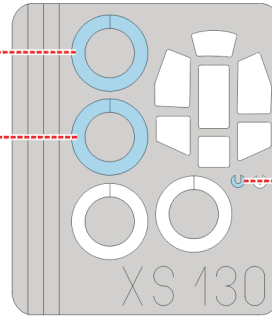

eduard
Express Mask

XS 130

Hs-129

The die-cut mask for accurate canopy frame painting of the
Italeri 1/72 KIT

2 pcs.

36 A

LIQUID MASK

9 A

LIQUID MASK

36 A

2 pcs.

9 A

1.) 32 C

2.) 32 C

3.) 32 C

4.) **INTERIOR COLOR**