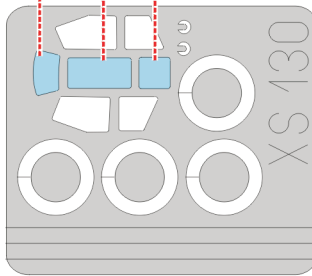

eduard
Express Mask

XS 130

Hs-129

The die-cut mask for accurate canopy frame painting of the
Italeri 1/72 KIT

2 pcs.

36 A

LIQUID MASK

9 A

LIQUID MASK

36 A

2 pcs.

9 A

1.) 32 C

2.) 32 C

3.) 32 C

4.) **INTERIOR COLOR**