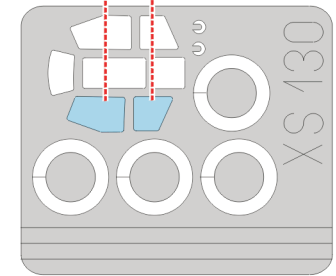

eduard
Express Mask

XS 130

Hs-129

The die-cut mask for accurate canopy frame painting of the
Italeri 1/72 KIT

2 pcs.

36 A

LIQUID MASK

9 A

LIQUID MASK

36 A

2 pcs.

9 A

1.) 32 C

2.) 32 C

3.) 32 C

4.) **INTERIOR COLOR**