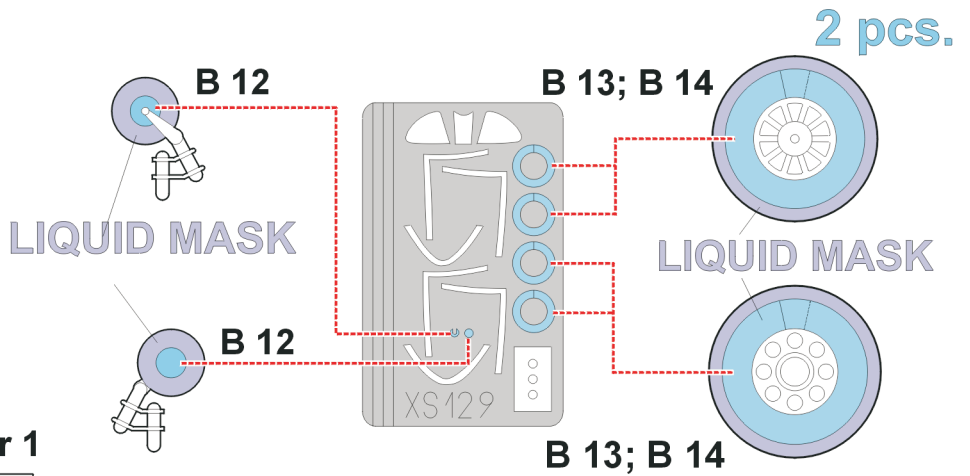

eduard
Express Mask

XS 129

P-51D Mustang

The die-cut mask for accurate canopy frame painting of the
Academy 1/72 KIT

2 pcs.

4.) INTERIOR COLOR

5.) CAMOUFLAGE COLOR

REFERENCES: Aero Detail 13 - North American P-51D Mustang