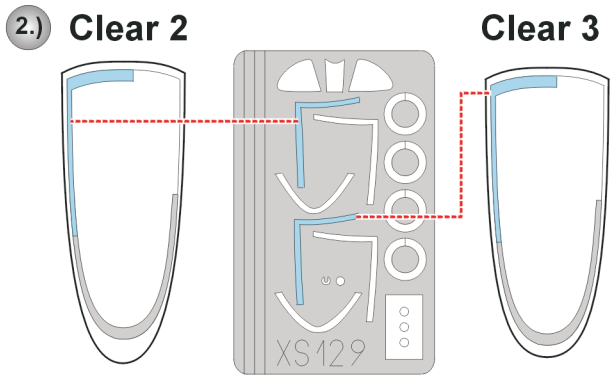

eduard
Express Mask

XS 129

P-51D Mustang

The die-cut mask for accurate canopy frame painting of the
Academy 1/72 KIT

2 pcs.

4.) INTERIOR COLOR

5.) CAMOUFLAGE COLOR

REFERENCES: Aero Detail 13 - North American P-51D Mustang