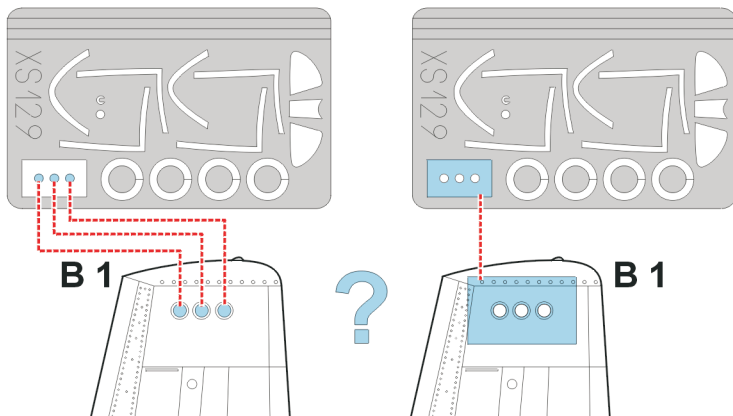

eduard
Express Mask

XS 129

P-51D Mustang

The die-cut mask for accurate canopy frame painting of the
Academy 1/72 KIT

2 pcs.

4.) INTERIOR COLOR

5.) CAMOUFLAGE COLOR

REFERENCES: Aero Detail 13 - North American P-51D Mustang