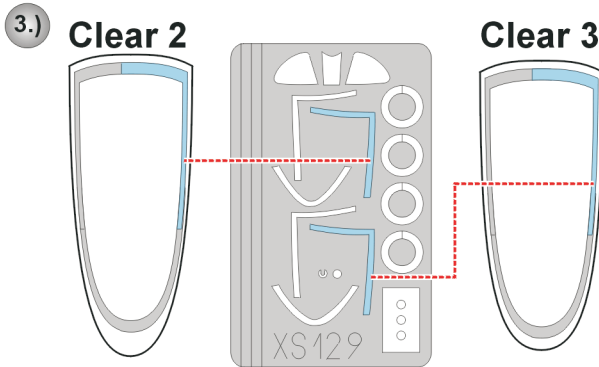

eduard
Express Mask

XS 129

P-51D Mustang

The die-cut mask for accurate canopy frame painting of the
Academy 1/72 KIT

2 pcs.

4.) INTERIOR COLOR

5.) CAMOUFLAGE COLOR

REFERENCES: Aero Detail 13 - North American P-51D Mustang