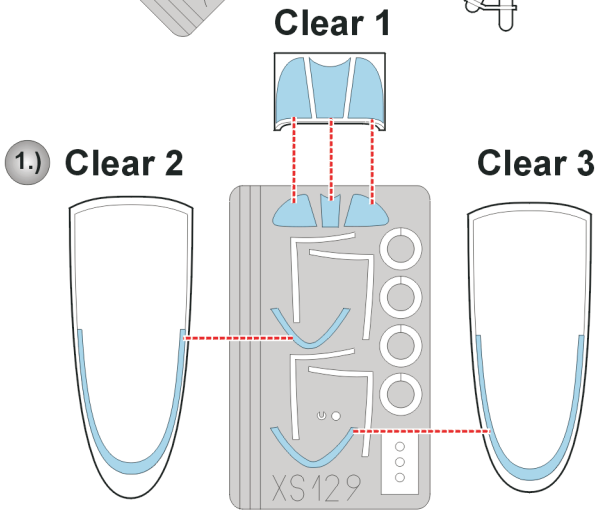

eduard
Express Mask

XS 129

P-51D Mustang

The die-cut mask for accurate canopy frame painting of the
Academy 1/72 KIT

2 pcs.

4.) INTERIOR COLOR

5.) CAMOUFLAGE COLOR

REFERENCES: Aero Detail 13 - North American P-51D Mustang