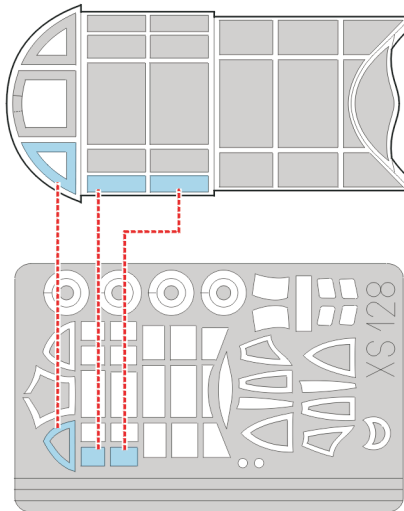

eduard
Express Mask

XS 128

Su-2

The die-cut mask for accurate canopy frame painting of the
ICM 1/72 KIT

5.) D 1