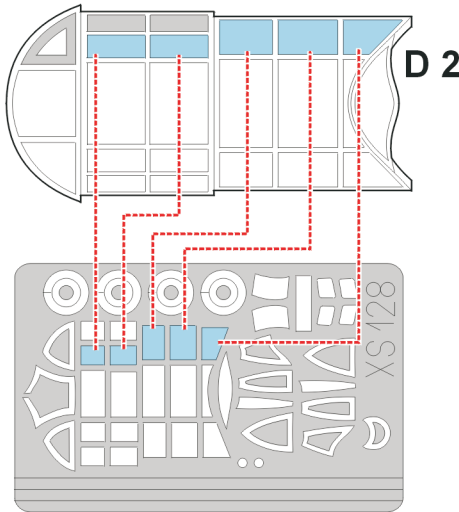

eduard
Express Mask

XS 128

Su-2

The die-cut mask for accurate canopy frame painting of the
ICM 1/72 KIT

1.) D 1

2.) D 1

3.) D 1

4.) D 1

5.) D 1

INTERIOR COLOR

CAMOUFLAGE COLOR