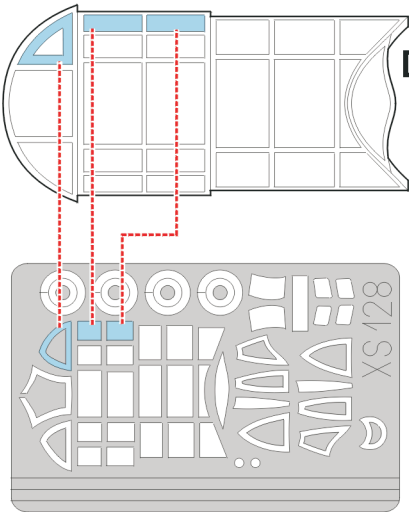

eduard
Express Mask

XS 128

Su-2

The die-cut mask for accurate canopy frame painting of the
ICM 1/72 KIT

1.) D 1

2.) D 1

3.) D 1

4.) D 1