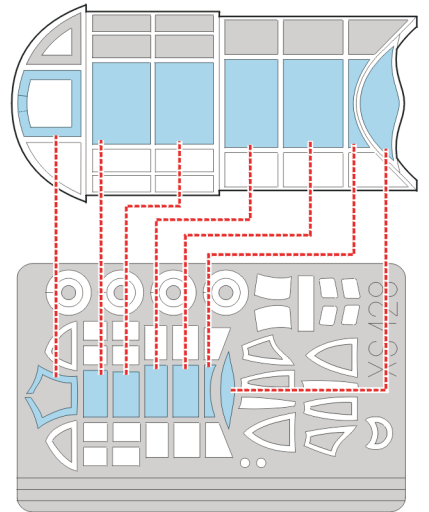

eduard
Express Mask

XS 128

Su-2

The die-cut mask for accurate canopy frame painting of the
ICM 1/72 KIT

1.) D 1

2.) D 1

3.) D 1

4.) D 1

5.) D 1

INTERIOR COLOR

CAMOUFLAGE COLOR