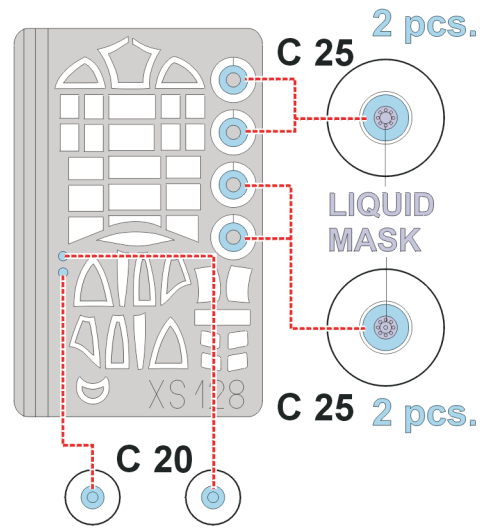

eduard
Express Mask

XS 128

Su-2

The die-cut mask for accurate canopy frame painting of the
ICM 1/72 KIT

1.) D 1

2.) D 1

3.) D 1

4.) D 1

5.) D 1

INTERIOR COLOR

CAMOUFLAGE COLOR