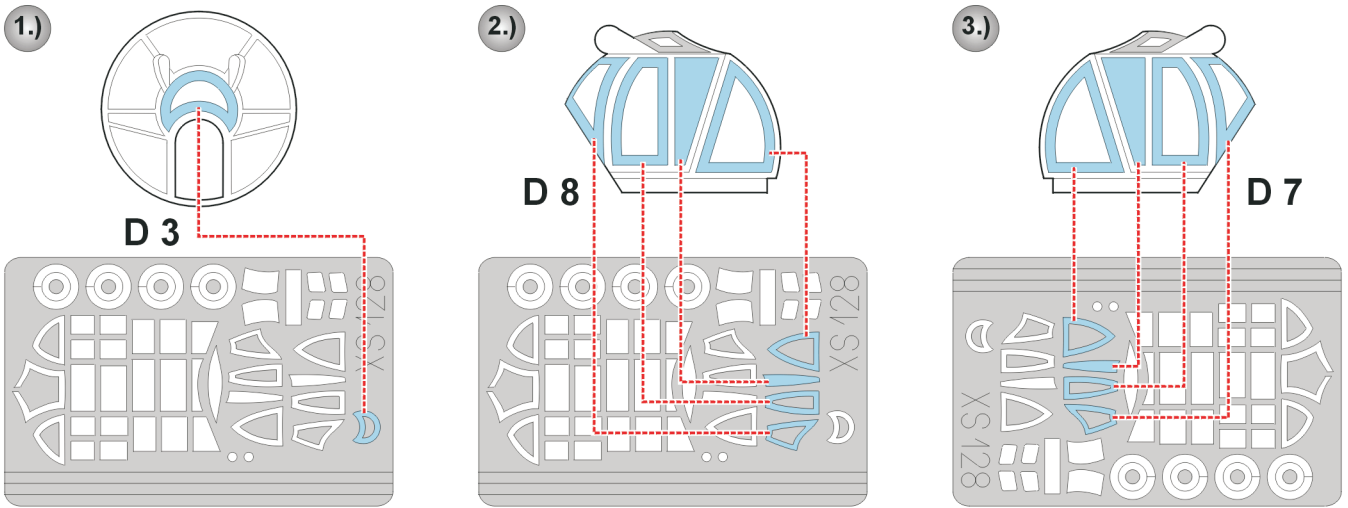

eduard
Express Mask

XS 128

Su-2

The die-cut mask for accurate canopy frame painting of the
ICM 1/72 KIT

1.) D 1

2.) D 1

3.) D 1

4.) D 1

5.) D 1

INTERIOR COLOR

CAMOUFLAGE COLOR