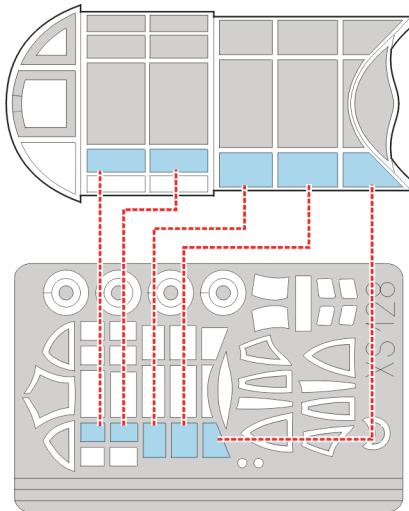

eduard
Express Mask

XS 128

Su-2

The die-cut mask for accurate canopy frame painting of the
ICM 1/72 KIT

1.) D 1

2.) D 1

3.) D 1

4.) D 1