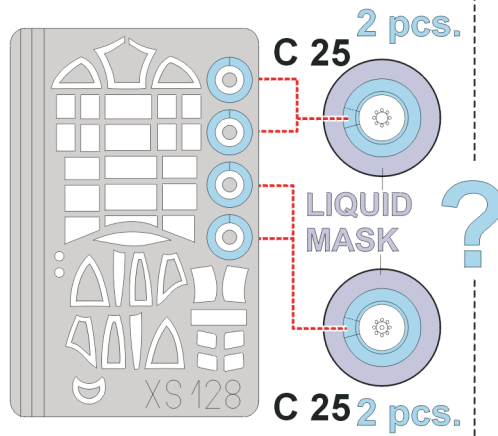

eduard
Express Mask

XS 128

Su-2

The die-cut mask for accurate canopy frame painting of the
ICM 1/72 KIT

1.) D 1

2.) D 1

3.) D 1

4.) D 1

5.) D 1

INTERIOR COLOR

CAMOUFLAGE COLOR