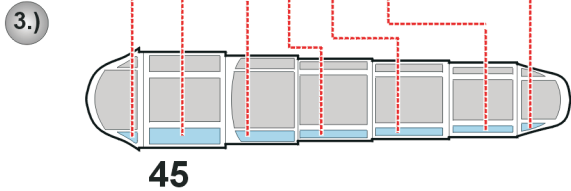

eduard
Express Mask

B5N Kate

The die-cut mask for accurate canopy frame painting of the
Hasegawa 1/72 KIT

XS 119

REFERENCES: Bunrin-Do FAOW: Type 97 Carrier Torpedo Bomber # 32
Maru Mechanic: Nakajima B5N # 18 & 47
Profile Publications: Nakajima B5N Kate Profile # 141