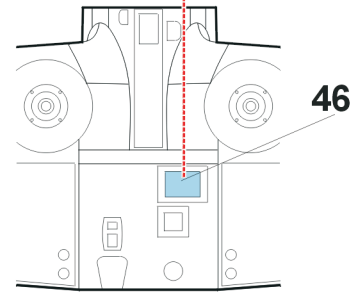

eduard
Express Mask

B5N Kate

The die-cut mask for accurate canopy frame painting of the
Hasegawa 1/72 KIT

XS 119

REFERENCES: Bunrin-Do FAOW: Type 97 Carrier Torpedo Bomber # 32
Maru Mechanic: Nakajima B5N # 18 & 47
Profile Publications: Nakajima B5N Kate Profile # 141