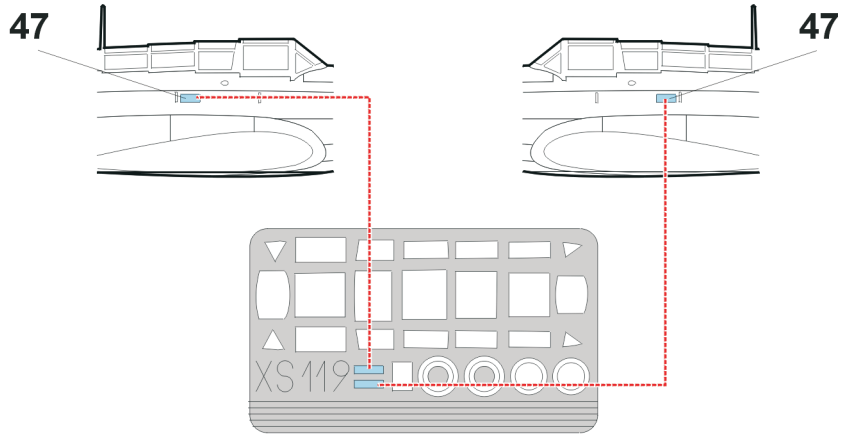

eduard
Express Mask

B5N Kate

The die-cut mask for accurate canopy frame painting of the
Hasegawa 1/72 KIT

XS 119

REFERENCES: Bunrin-Do FAOW: Type 97 Carrier Torpedo Bomber # 32
Maru Mechanic: Nakajima B5N # 18 & 47
Profile Publications: Nakajima B5N Kate Profile # 141