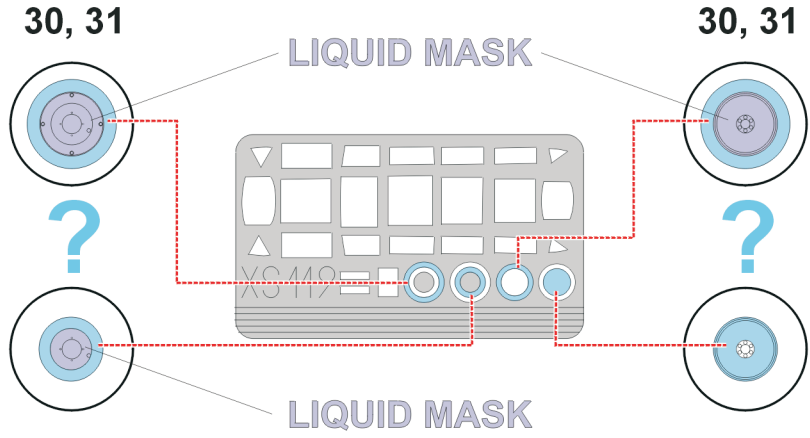

eduard
Express Mask

B5N Kate

The die-cut mask for accurate canopy frame painting of the
Hasegawa 1/72 KIT

XS 119

REFERENCES: Bunrin-Do FAOW: Type 97 Carrier Torpedo Bomber # 32
Maru Mechanic: Nakajima B5N # 18 & 47
Profile Publications: Nakajima B5N Kate Profile # 141