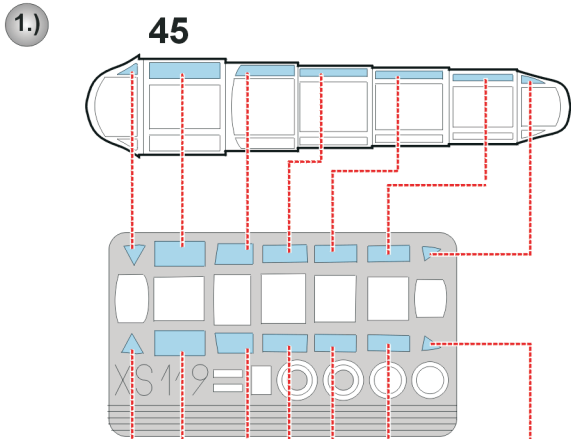

eduard
Express Mask

B5N Kate

The die-cut mask for accurate canopy frame painting of the
Hasegawa 1/72 KIT

XS 119

REFERENCES: Bunrin-Do FAOW: Type 97 Carrier Torpedo Bomber # 32
Maru Mechanic: Nakajima B5N # 18 & 47
Profile Publications: Nakajima B5N Kate Profile # 141