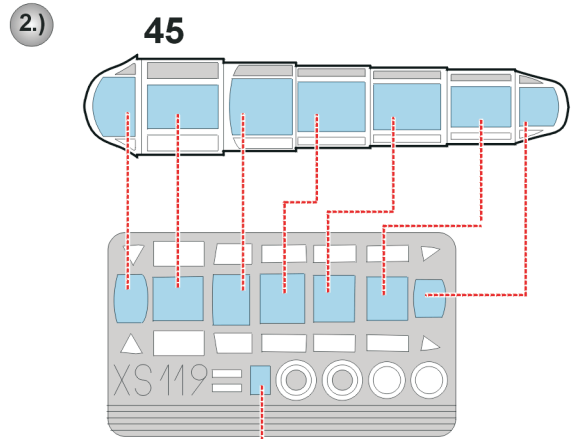

eduard
Express Mask

B5N Kate

The die-cut mask for accurate canopy frame painting of the
Hasegawa 1/72 KIT

XS 119

REFERENCES: Bunrin-Do FAOW: Type 97 Carrier Torpedo Bomber # 32
Maru Mechanic: Nakajima B5N # 18 & 47
Profile Publications: Nakajima B5N Kate Profile # 141