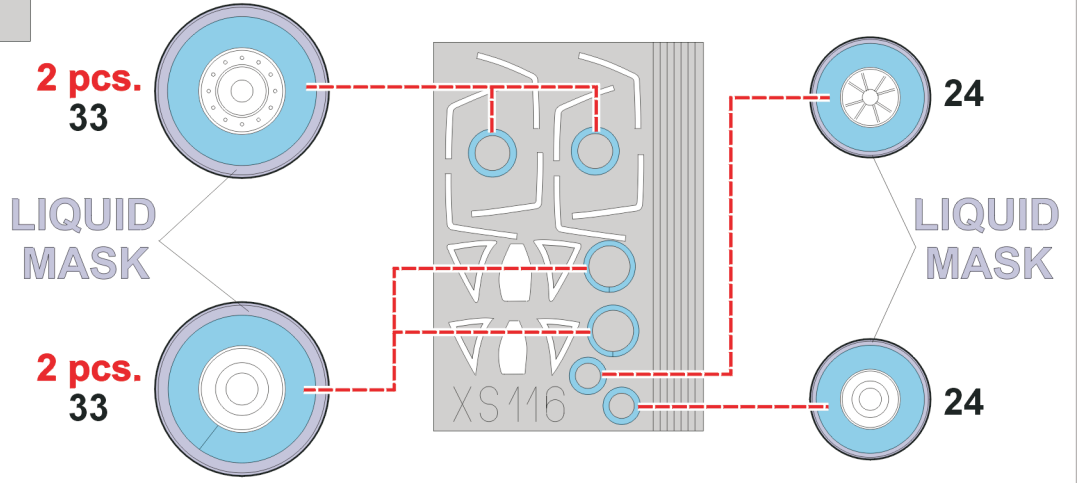

eduard
Express Mask

XS 116

Fiat G-91

The die-cut mask for accurate canopy frame painting of the
Revell 1/72 KIT

3.) **INTERIOR COLOR**

LIQUID MASK

4.) **RUBBER COLOR**

5.) **REMOVE MASK**

8.) **CAMOUFLAGE COLOR**

LIQUID MASK

9.) **REMOVE MASK**

REFERENCES: - Replic No.109 september 2000