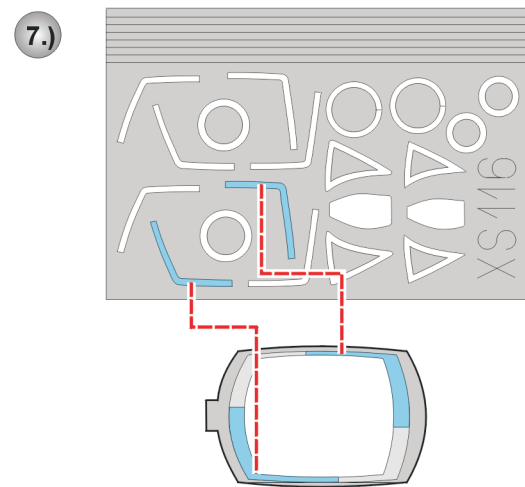

eduard
Express Mask

XS 116

Fiat G-91

The die-cut mask for accurate canopy frame painting of the
Revell 1/72 KIT

3.) **INTERIOR COLOR**

LIQUID MASK

4.) **RUBBER COLOR**

5.) **REMOVE MASK**

8.) **CAMOUFLAGE COLOR**

LIQUID MASK

9.) **REMOVE MASK**

REFERENCES: - Replic No.109 september 2000