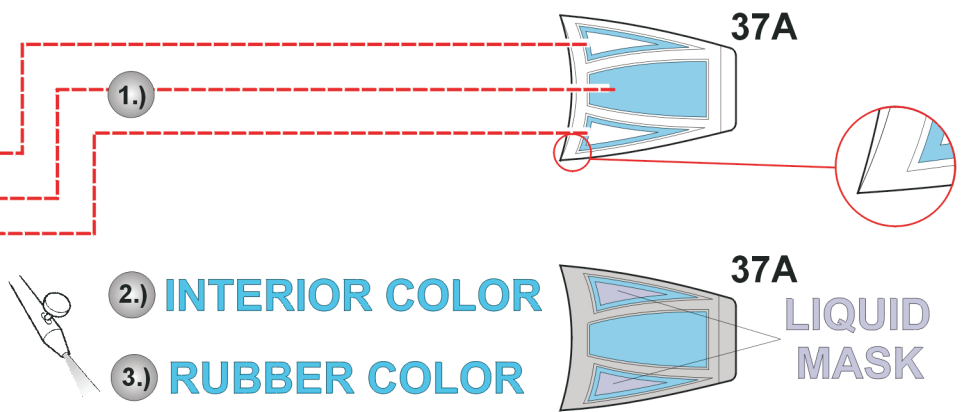

eduard
Express Mask

XS 116

Fiat G-91

The die-cut mask for accurate canopy frame painting of the
Revell 1/72 KIT

3.) **INTERIOR COLOR**

LIQUID MASK

4.) **RUBBER COLOR**

5.) **REMOVE MASK**

8.) **CAMOUFLAGE COLOR**

LIQUID MASK

9.) **REMOVE MASK**

REFERENCES: - Replic No.109 september 2000