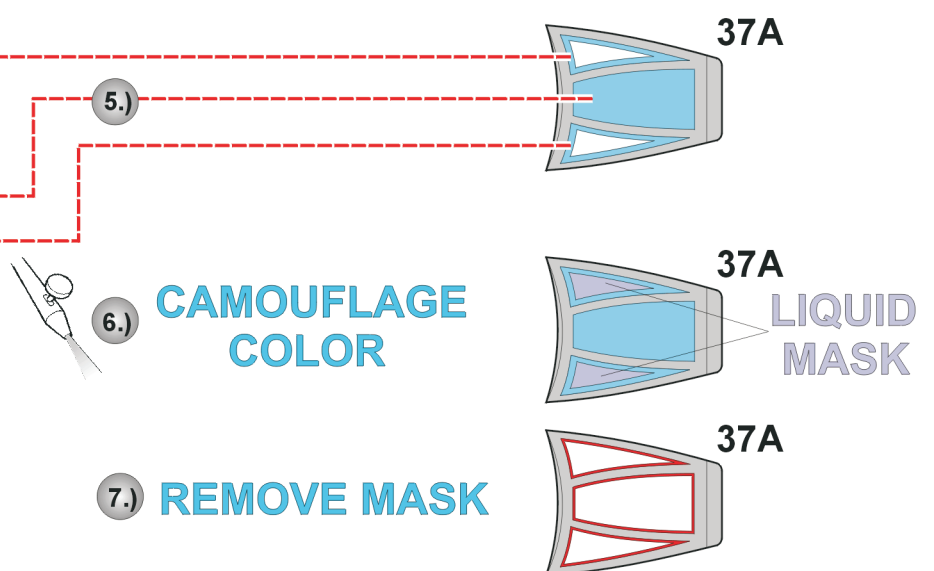

eduard
Express Mask

XS 116

Fiat G-91

The die-cut mask for accurate canopy frame painting of the
Revell 1/72 KIT

3.) **INTERIOR COLOR**

LIQUID MASK

4.) **RUBBER COLOR**

5.) **REMOVE MASK**

8.) **CAMOUFLAGE COLOR**

LIQUID MASK

9.) **REMOVE MASK**

REFERENCES: - Replic No.109 september 2000