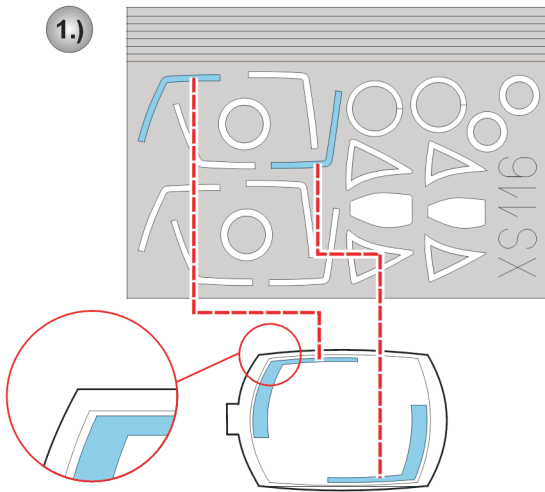

eduard
Express Mask

XS 116

Fiat G-91

The die-cut mask for accurate canopy frame painting of the
Revell 1/72 KIT

3.) **INTERIOR COLOR**

LIQUID MASK

4.) **RUBBER COLOR**

5.) **REMOVE MASK**

8.) **CAMOUFLAGE COLOR**

LIQUID MASK

9.) **REMOVE MASK**

REFERENCES: - Replic No.109 september 2000