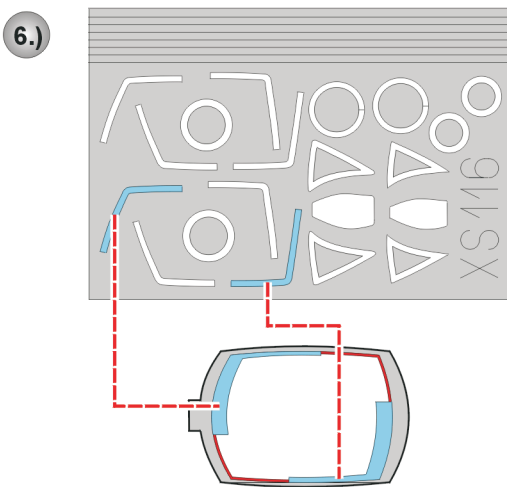

eduard
Express Mask

XS 116

Fiat G-91

The die-cut mask for accurate canopy frame painting of the
Revell 1/72 KIT

3.) **INTERIOR COLOR**

LIQUID MASK

4.) **RUBBER COLOR**

5.) **REMOVE MASK**

8.) **CAMOUFLAGE COLOR**

LIQUID MASK

9.) **REMOVE MASK**

REFERENCES: - Replic No.109 september 2000