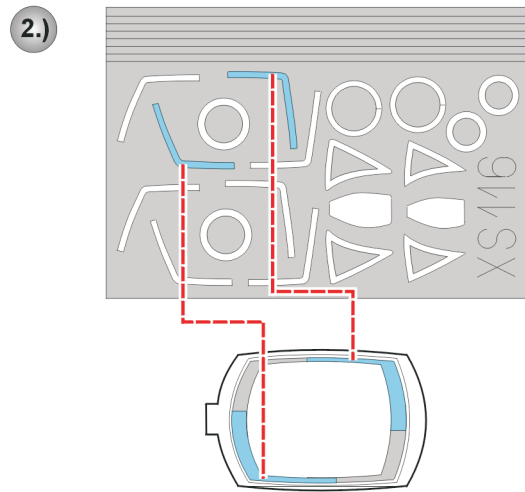

eduard
Express Mask

XS 116

Fiat G-91

The die-cut mask for accurate canopy frame painting of the
Revell 1/72 KIT

3.) **INTERIOR COLOR**

LIQUID MASK

4.) **RUBBER COLOR**

5.) **REMOVE MASK**

8.) **CAMOUFLAGE COLOR**

LIQUID MASK

9.) **REMOVE MASK**

REFERENCES: - Replic No.109 september 2000