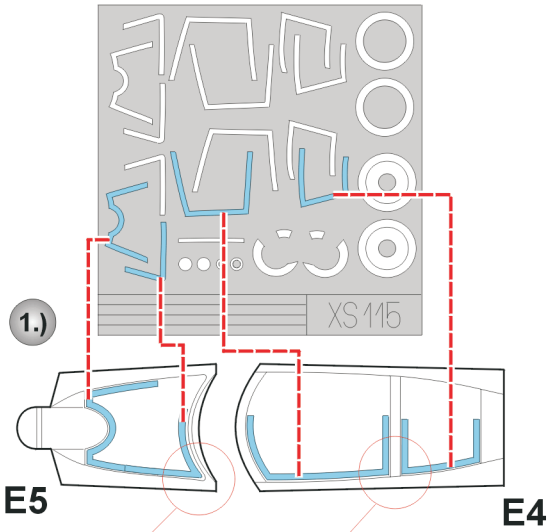

eduard
Express Mask

XS 115

Su-27 Flanker

The die-cut mask for accurate canopy frame painting of the
Hasegawa 1/72 KIT

REFERENCES: Verlinden Lock on # 17
Concord # 1014: Soviet aircraft

3.) **INTERIOR COLOR**

4.) **RUBBER COLOR**

5.) **REMOVE MASK**

8.) **CAMOUFLAGE COLOR**

9.) **REMOVE MASK**