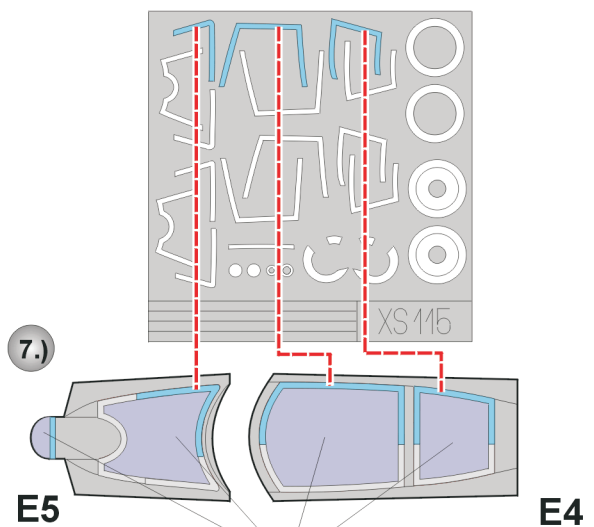

eduard
Express Mask

XS 115

Su-27 Flanker

The die-cut mask for accurate canopy frame painting of the
Hasegawa 1/72 KIT

REFERENCES: Verlinden Lock on # 17
Concord # 1014: Soviet aircraft

3.) **INTERIOR COLOR**

4.) **RUBBER COLOR**

5.) **REMOVE MASK**

8.) **CAMOUFLAGE COLOR**

9.) **REMOVE MASK**