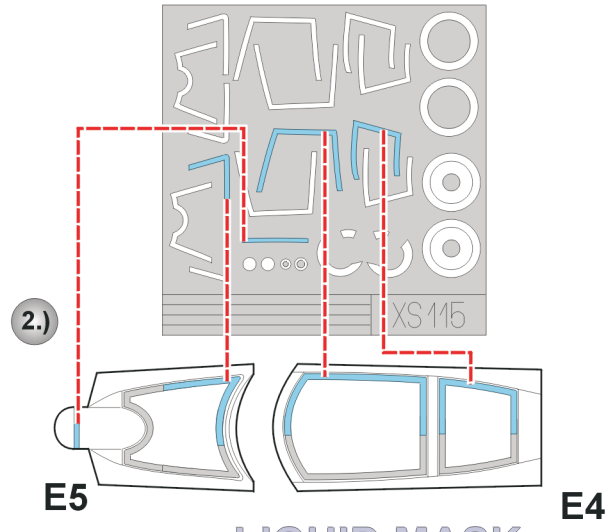

eduard
Express Mask

XS 115

Su-27 Flanker

The die-cut mask for accurate canopy frame painting of the
Hasegawa 1/72 KIT

REFERENCES: Verlinden Lock on # 17
Concord # 1014: Soviet aircraft

3.) **INTERIOR COLOR**

4.) **RUBBER COLOR**

5.) **REMOVE MASK**

8.) **CAMOUFLAGE COLOR**

9.) **REMOVE MASK**