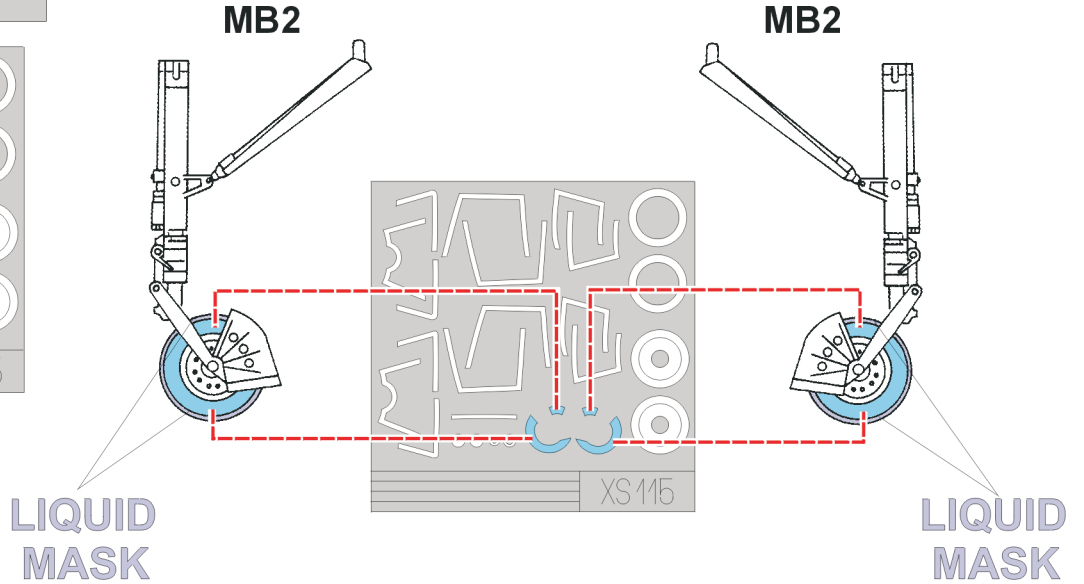

eduard
Express Mask

XS 115

Su-27 Flanker

The die-cut mask for accurate canopy frame painting of the
Hasegawa 1/72 KIT

REFERENCES: Verlinden Lock on # 17
Concord # 1014: Soviet aircraft

3.) **INTERIOR COLOR**

4.) **RUBBER COLOR**

5.) **REMOVE MASK**

8.) **CAMOUFLAGE COLOR**

9.) **REMOVE MASK**