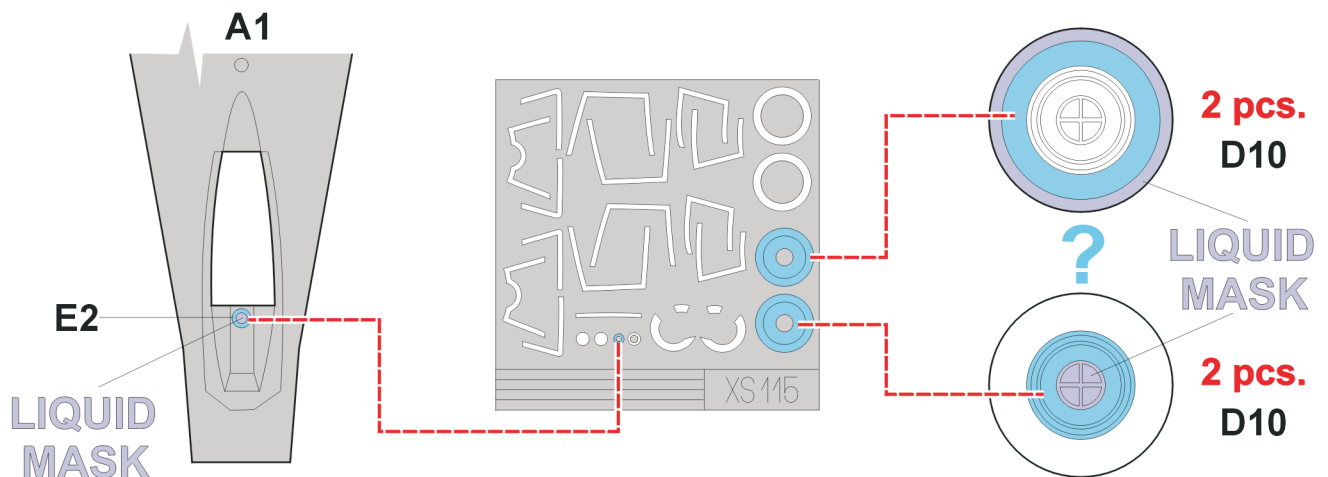

eduard
Express Mask

XS 115

Su-27 Flanker

The die-cut mask for accurate canopy frame painting of the
Hasegawa 1/72 KIT

REFERENCES: Verlinden Lock on # 17
Concord # 1014: Soviet aircraft

3.) **INTERIOR COLOR**

4.) **RUBBER COLOR**

5.) **REMOVE MASK**

8.) **CAMOUFLAGE COLOR**

9.) **REMOVE MASK**