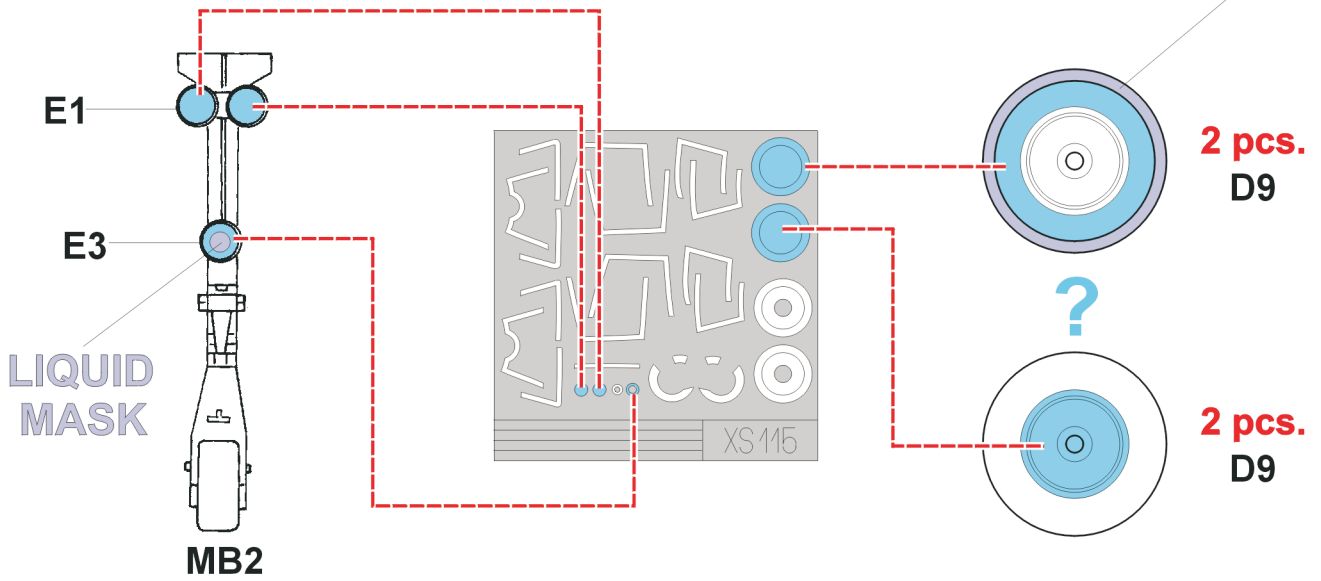

eduard
Express Mask

XS 115

Su-27 Flanker

The die-cut mask for accurate canopy frame painting of the
Hasegawa 1/72 KIT

REFERENCES: Verlinden Lock on # 17
Concord # 1014: Soviet aircraft

3.) **INTERIOR COLOR**

4.) **RUBBER COLOR**

5.) **REMOVE MASK**

8.) **CAMOUFLAGE COLOR**

9.) **REMOVE MASK**