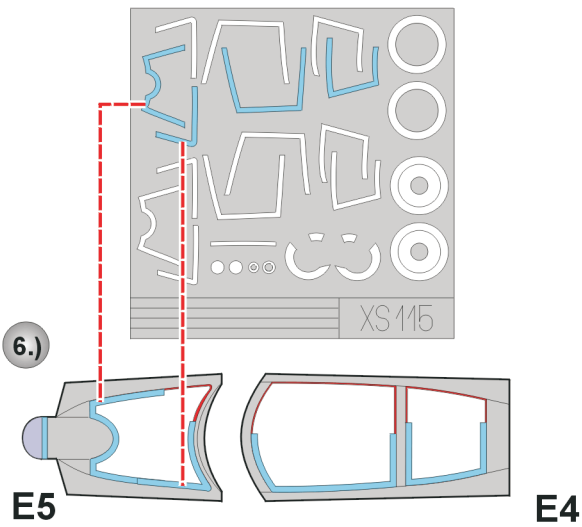

eduard
Express Mask

XS 115

Su-27 Flanker

The die-cut mask for accurate canopy frame painting of the
Hasegawa 1/72 KIT

REFERENCES: Verlinden Lock on # 17
Concord # 1014: Soviet aircraft

3.) **INTERIOR COLOR**

4.) **RUBBER COLOR**

5.) **REMOVE MASK**

8.) **CAMOUFLAGE COLOR**

9.) **REMOVE MASK**