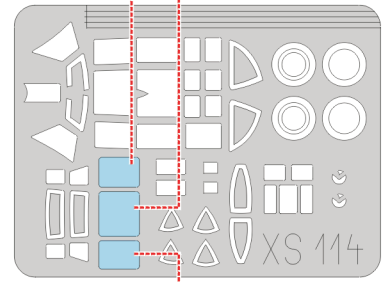

eduard
Express Mask

JIN Gekko

The die-cut mask for accurate canopy frame painting of the
Fujimi 1/72 KIT

XS 114

LIQUID MASK

LIQUID MASK

REFERENCES: Mikesh, Tagaya: Moonlight Interceptor: Gekko/Irving,
 Famous Aircraft of the NASM series, No. 8; Smithsonian Institution Press
 Bunrin-do, FAOW # 57 J1N Gekko/ Irving