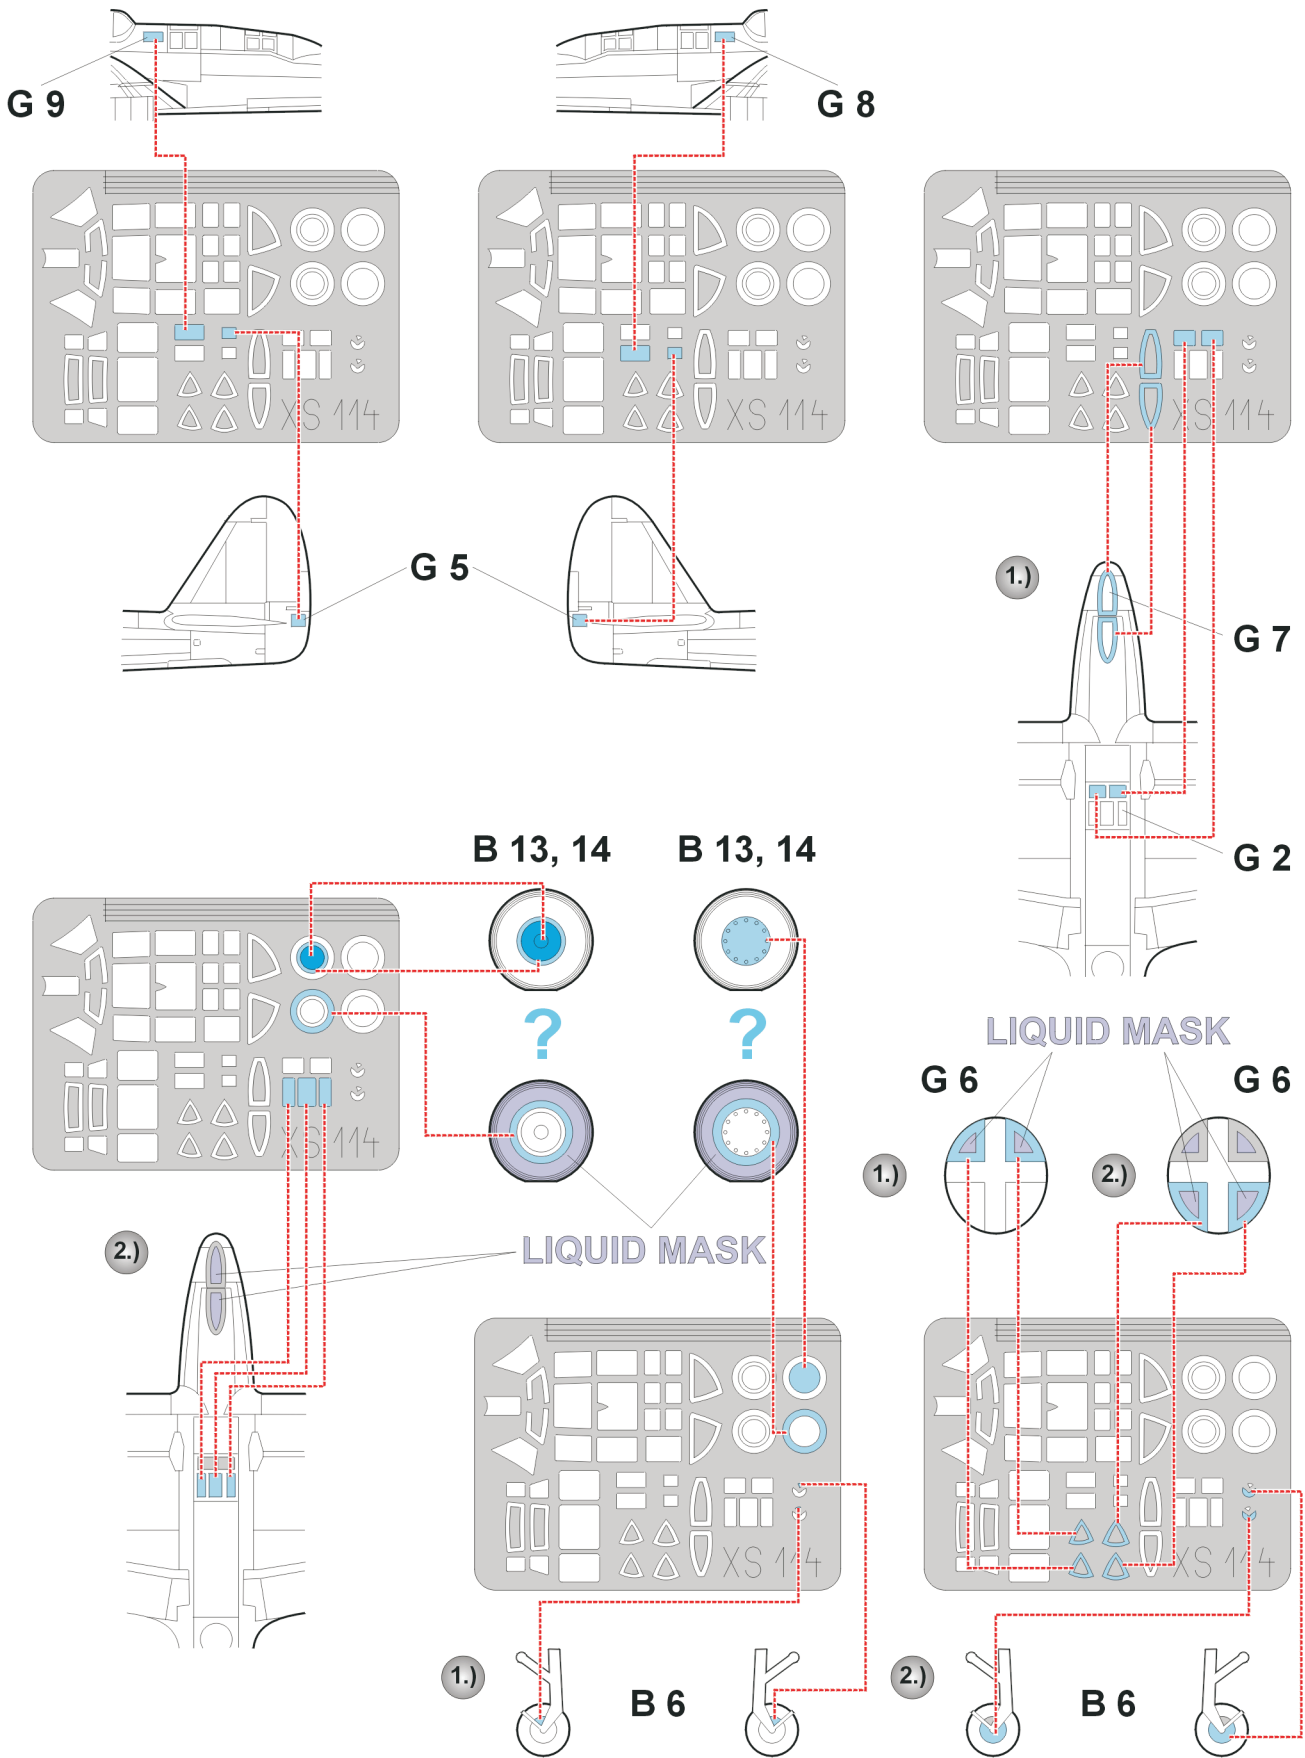

eduard
Express Mask

JIN Gekko

The die-cut mask for accurate canopy frame painting of the
Fujimi 1/72 KIT

XS 114

LIQUID MASK

LIQUID MASK

REFERENCES: Mikesh, Tagaya: Moonlight Interceptor: Gekko/Irving,
 Famous Aircraft of the NASM series, No. 8; Smithsonian Institution Press
 Bunrin-do, FAOW # 57 J1N Gekko/ Irving