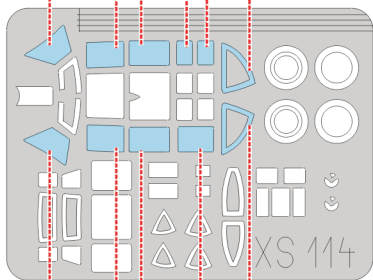

eduard
Express Mask

JIN Gekko

The die-cut mask for accurate canopy frame painting of the
Fujimi 1/72 KIT

XS 114

LIQUID MASK

LIQUID MASK

REFERENCES: Mikesh, Tagaya: Moonlight Interceptor: Gekko/Irving,
 Famous Aircraft of the NASM series, No. 8; Smithsonian Institution Press
 Bunrin-do, FAOW # 57 J1N Gekko/ Irving