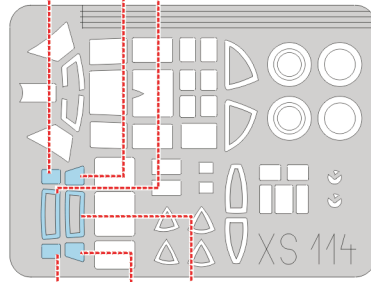

eduard
Express Mask

JIN Gekko

The die-cut mask for accurate canopy frame painting of the
Fujimi 1/72 KIT

XS 114

LIQUID MASK

LIQUID MASK

REFERENCES: Mikesh, Tagaya: Moonlight Interceptor: Gekko/Irving,
 Famous Aircraft of the NASM series, No. 8; Smithsonian Institution Press
 Bunrin-do, FAOW # 57 J1N Gekko/ Irving