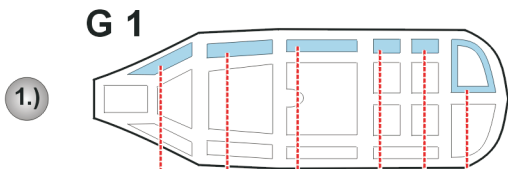

eduard
Express Mask

JIN Gekko

The die-cut mask for accurate canopy frame painting of the
Fujimi 1/72 KIT

XS 114

LIQUID MASK

LIQUID MASK

REFERENCES: Mikesh, Tagaya: Moonlight Interceptor: Gekko/Irving,
 Famous Aircraft of the NASM series, No. 8; Smithsonian Institution Press
 Bunrin-do, FAOW # 57 J1N Gekko/ Irving