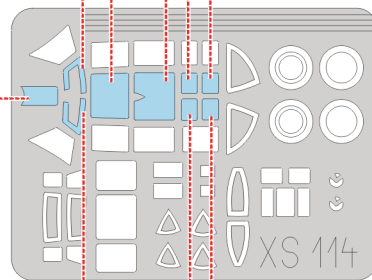

eduard
Express Mask

JIN Gekko

The die-cut mask for accurate canopy frame painting of the
Fujimi 1/72 KIT

XS 114

LIQUID MASK

LIQUID MASK

REFERENCES: Mikesh, Tagaya: Moonlight Interceptor: Gekko/Irving,
 Famous Aircraft of the NASM series, No. 8; Smithsonian Institution Press
 Bunrin-do, FAOW # 57 J1N Gekko/ Irving