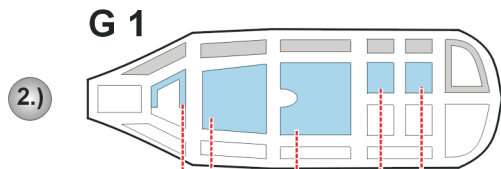

eduard
Express Mask

JIN Gekko

The die-cut mask for accurate canopy frame painting of the
Fujimi 1/72 KIT

XS 114

LIQUID MASK

LIQUID MASK

REFERENCES: Mikesh, Tagaya: Moonlight Interceptor: Gekko/Irving,
 Famous Aircraft of the NASM series, No. 8; Smithsonian Institution Press
 Bunrin-do, FAOW # 57 J1N Gekko/ Irving