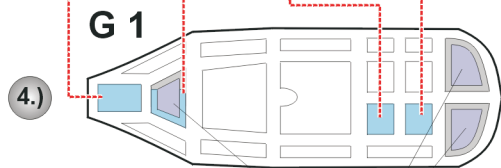

eduard
Express Mask

JIN Gekko

The die-cut mask for accurate canopy frame painting of the
Fujimi 1/72 KIT

XS 114

LIQUID MASK

LIQUID MASK

REFERENCES: Mikesh, Tagaya: Moonlight Interceptor: Gekko/Irving,
 Famous Aircraft of the NASM series, No. 8; Smithsonian Institution Press
 Bunrin-do, FAOW # 57 J1N Gekko/ Irving