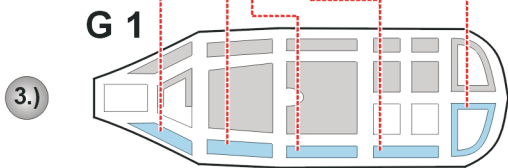

eduard
Express Mask

JIN Gekko

The die-cut mask for accurate canopy frame painting of the
Fujimi 1/72 KIT

XS 114

LIQUID MASK

LIQUID MASK

REFERENCES: Mikesh, Tagaya: Moonlight Interceptor: Gekko/Irving,
 Famous Aircraft of the NASM series, No. 8; Smithsonian Institution Press
 Bunrin-do, FAOW # 57 J1N Gekko/ Irving