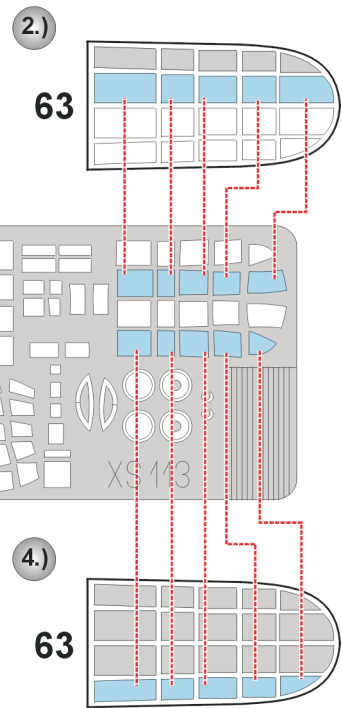

eduard
Express Mask

Ki-48 Lilly

The die-cut mask for accurate canopy frame painting of the
Hasegawa 1/72 KIT

XS 113

LIQUID MASK

LIQUID MASK

REFERENCES: Maru Mechanic # 16 Ki- 48 Lilly
 Maru Mechanic (Hardcover) # 2 Ki- 100 Hien + Ki- 48 Lilly
 Aircam Aircraft Series # 32 Ki-48 Lilly