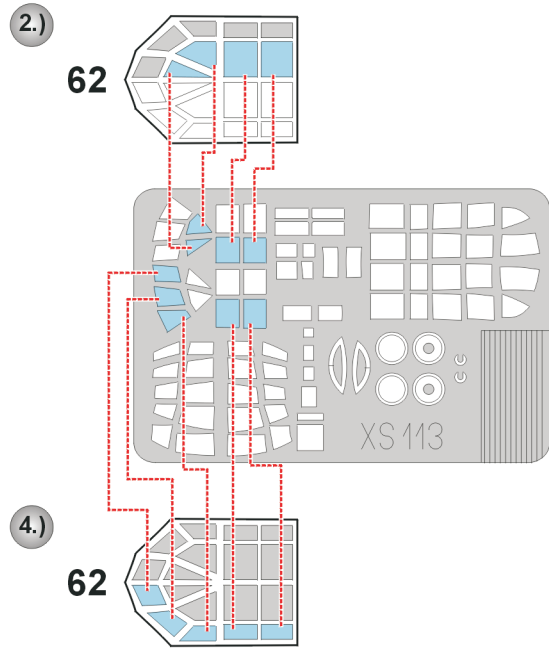

eduard
Express Mask

Ki-48 Lilly

The die-cut mask for accurate canopy frame painting of the
Hasegawa 1/72 KIT

XS 113

LIQUID MASK

LIQUID MASK

REFERENCES: Maru Mechanic # 16 Ki- 48 Lilly
 Maru Mechanic (Hardcover) # 2 Ki- 100 Hien + Ki- 48 Lilly
 Aircam Aircraft Series # 32 Ki-48 Lilly