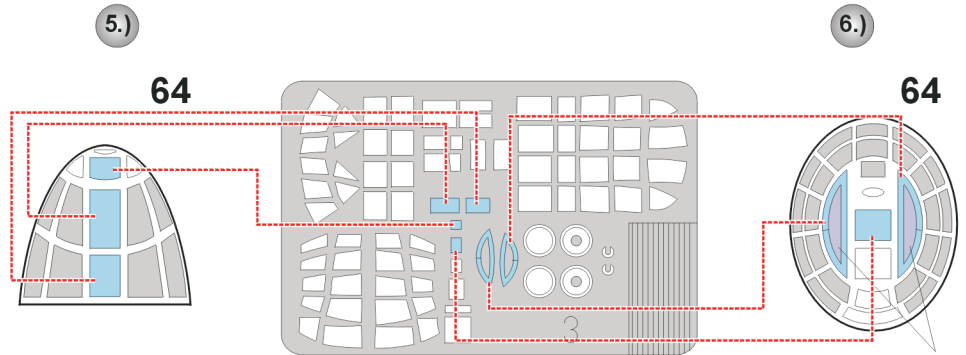

eduard
Express Mask

Ki-48 Lilly

The die-cut mask for accurate canopy frame painting of the
Hasegawa 1/72 KIT

XS 113

LIQUID MASK

LIQUID MASK

REFERENCES: Maru Mechanic # 16 Ki- 48 Lilly
 Maru Mechanic (Hardcover) # 2 Ki- 100 Hien + Ki- 48 Lilly
 Aircam Aircraft Series # 32 Ki-48 Lilly