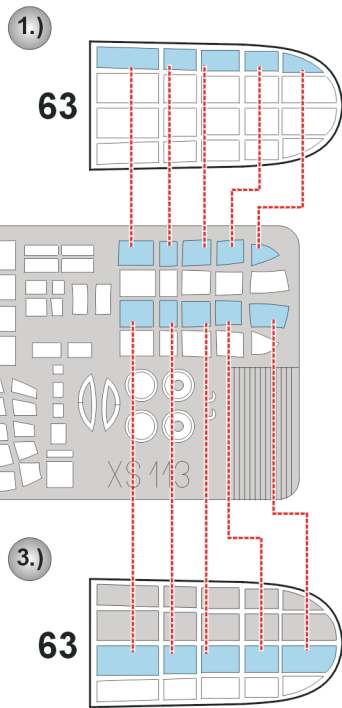

eduard
Express Mask

Ki-48 Lilly

The die-cut mask for accurate canopy frame painting of the
Hasegawa 1/72 KIT

XS 113

LIQUID MASK

LIQUID MASK

REFERENCES: Maru Mechanic # 16 Ki- 48 Lilly
 Maru Mechanic (Hardcover) # 2 Ki- 100 Hien + Ki- 48 Lilly
 Aircam Aircraft Series # 32 Ki-48 Lilly