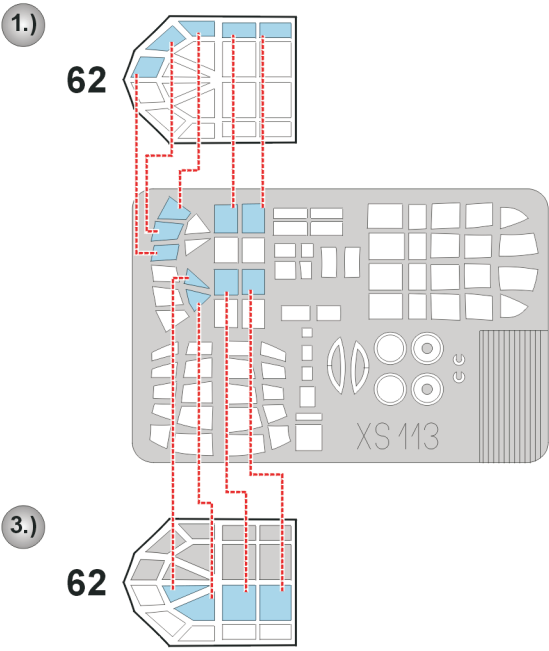

eduard
Express Mask

Ki-48 Lilly

The die-cut mask for accurate canopy frame painting of the
Hasegawa 1/72 KIT

XS 113

LIQUID MASK

LIQUID MASK

REFERENCES: Maru Mechanic # 16 Ki- 48 Lilly
 Maru Mechanic (Hardcover) # 2 Ki- 100 Hien + Ki- 48 Lilly
 Aircam Aircraft Series # 32 Ki-48 Lilly