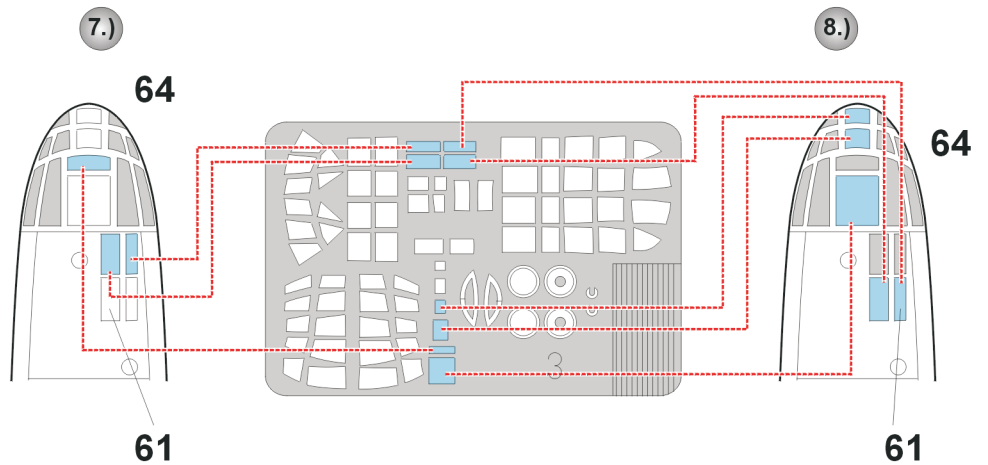

eduard
Express Mask

Ki-48 Lilly

The die-cut mask for accurate canopy frame painting of the
Hasegawa 1/72 KIT

XS 113

LIQUID MASK

LIQUID MASK

REFERENCES: Maru Mechanic # 16 Ki- 48 Lilly
 Maru Mechanic (Hardcover) # 2 Ki- 100 Hien + Ki- 48 Lilly
 Aircam Aircraft Series # 32 Ki-48 Lilly