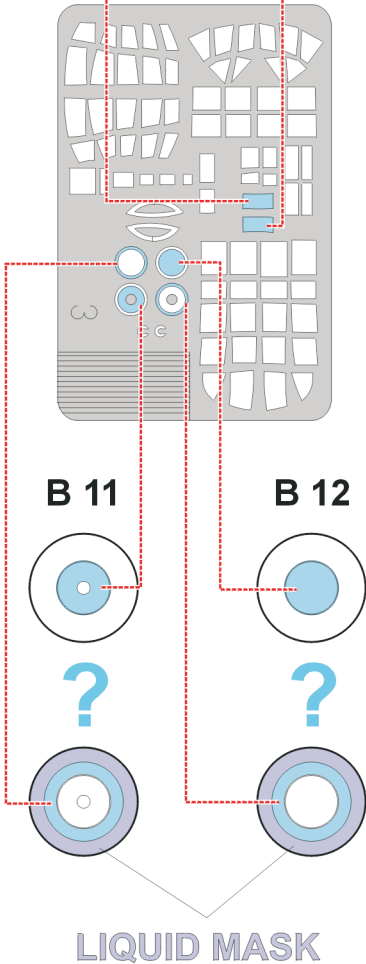

eduard
Express Mask

Ki-48 Lilly

The die-cut mask for accurate canopy frame painting of the
Hasegawa 1/72 KIT

XS 113

LIQUID MASK

LIQUID MASK

REFERENCES: Maru Mechanic # 16 Ki- 48 Lilly
 Maru Mechanic (Hardcover) # 2 Ki- 100 Hien + Ki- 48 Lilly
 Aircam Aircraft Series # 32 Ki-48 Lilly