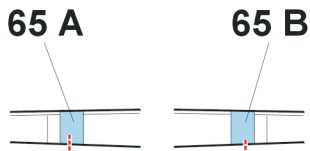

eduard
Express Mask

Ki-48 Lilly

The die-cut mask for accurate canopy frame painting of the
Hasegawa 1/72 KIT

XS 113

LIQUID MASK

LIQUID MASK

REFERENCES: Maru Mechanic # 16 Ki- 48 Lilly
 Maru Mechanic (Hardcover) # 2 Ki- 100 Hien + Ki- 48 Lilly
 Aircam Aircraft Series # 32 Ki-48 Lilly