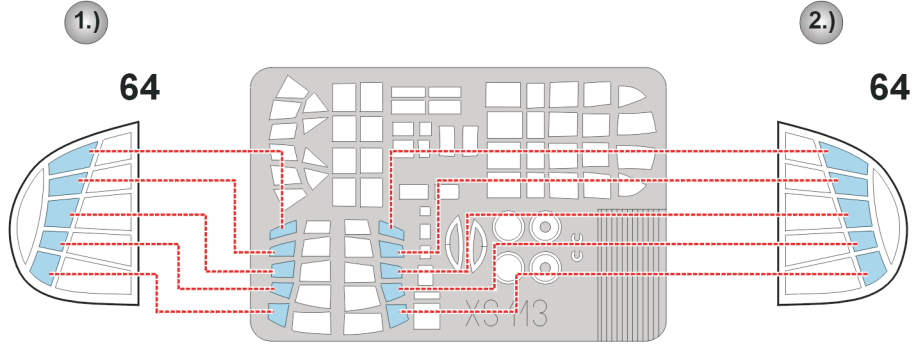

eduard
Express Mask

Ki-48 Lilly

The die-cut mask for accurate canopy frame painting of the
Hasegawa 1/72 KIT

XS 113

LIQUID MASK

LIQUID MASK

REFERENCES: Maru Mechanic # 16 Ki- 48 Lilly
 Maru Mechanic (Hardcover) # 2 Ki- 100 Hien + Ki- 48 Lilly
 Aircam Aircraft Series # 32 Ki-48 Lilly