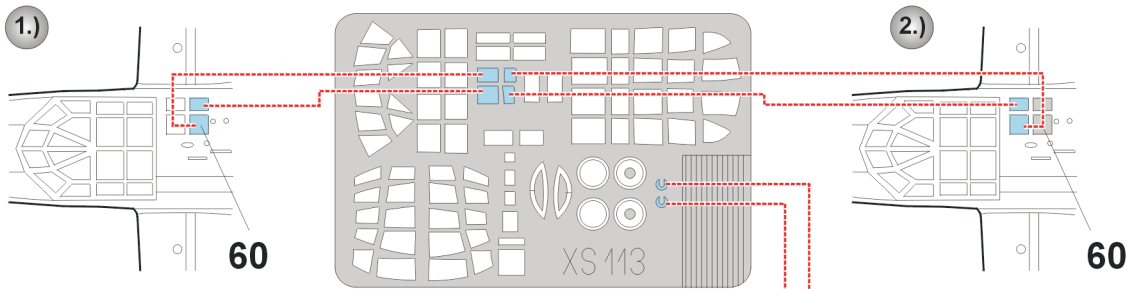

eduard
Express Mask

Ki-48 Lilly

The die-cut mask for accurate canopy frame painting of the
Hasegawa 1/72 KIT

XS 113

LIQUID MASK

LIQUID MASK

REFERENCES: Maru Mechanic # 16 Ki- 48 Lilly
 Maru Mechanic (Hardcover) # 2 Ki- 100 Hien + Ki- 48 Lilly
 Aircam Aircraft Series # 32 Ki-48 Lilly