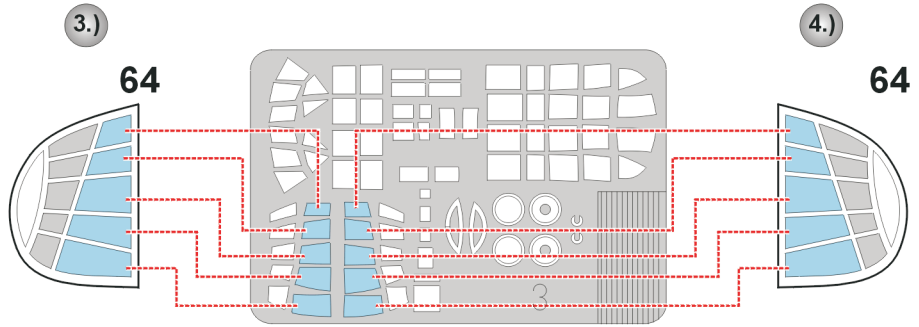

eduard
Express Mask

Ki-48 Lilly

The die-cut mask for accurate canopy frame painting of the
Hasegawa 1/72 KIT

XS 113

LIQUID MASK

LIQUID MASK

REFERENCES: Maru Mechanic # 16 Ki- 48 Lilly
 Maru Mechanic (Hardcover) # 2 Ki- 100 Hien + Ki- 48 Lilly
 Aircam Aircraft Series # 32 Ki-48 Lilly