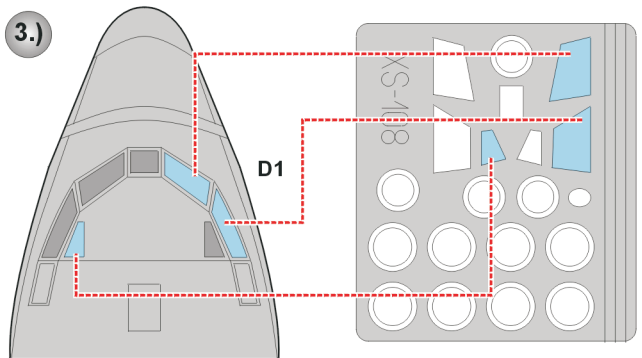

eduard
Express Mask

P-3C Orion

The die-cut mask for accurate canopy frame painting of the
Hasegawa 1/72 KIT

XS 108

1.)

2.)

3.)

REFERENCES: Modelling #64 / oktober 1996