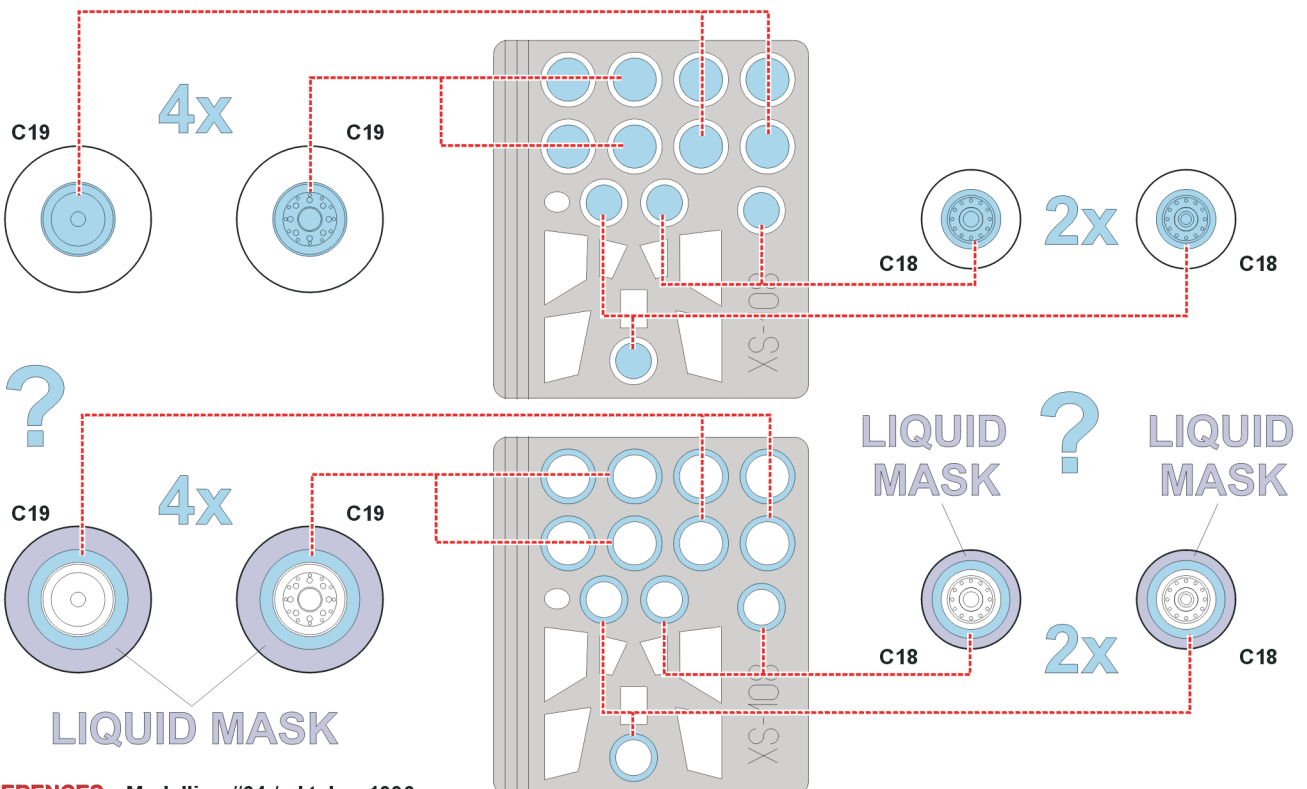

eduard
Express Mask

P-3C Orion

The die-cut mask for accurate canopy frame painting of the
Hasegawa 1/72 KIT

XS 108

1.)

2.)

3.)

REFERENCES: Modelling #64 / oktober 1996