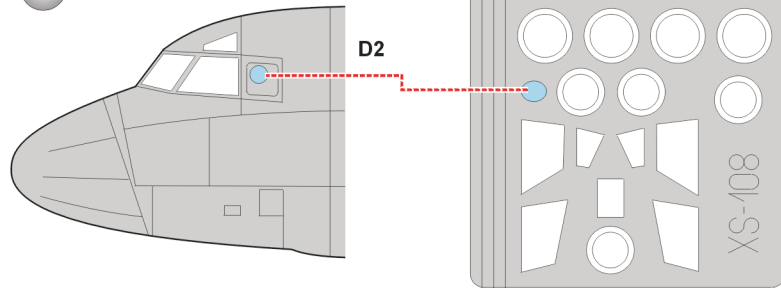

eduard
Express Mask

P-3C Orion

The die-cut mask for accurate canopy frame painting of the
Hasegawa 1/72 KIT

XS 108

1.)

2.)

3.)

REFERENCES: Modelling #64 / oktober 1996