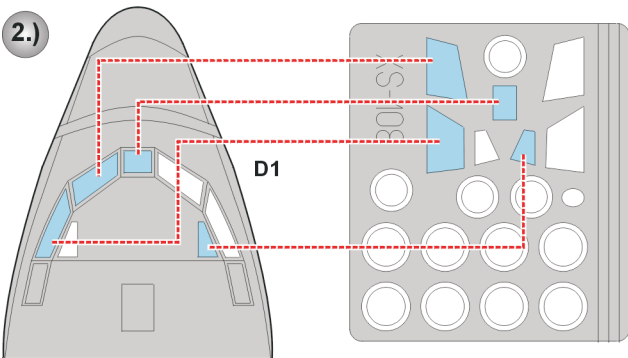

eduard
Express Mask

P-3C Orion

The die-cut mask for accurate canopy frame painting of the
Hasegawa 1/72 KIT

XS 108

1.)

2.)

3.)

REFERENCES: Modelling #64 / oktober 1996