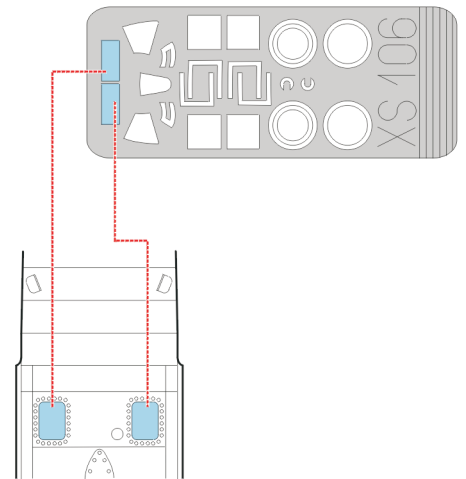

# F4F Wildcat

The die-cut mask for accurate canopy frame painting of the  
*Academy 1/72 KIT*

LIQUID MASK

A 2,3

LIQUID MASK

A 1,4

**REFERENCES:** Aerodetail # 22 F4F Wildcat  
Squadron Signal, Walkaround # 5504 F4F Wildcat  
Bunrin-do, FAOW # 35 F4F Wildcat