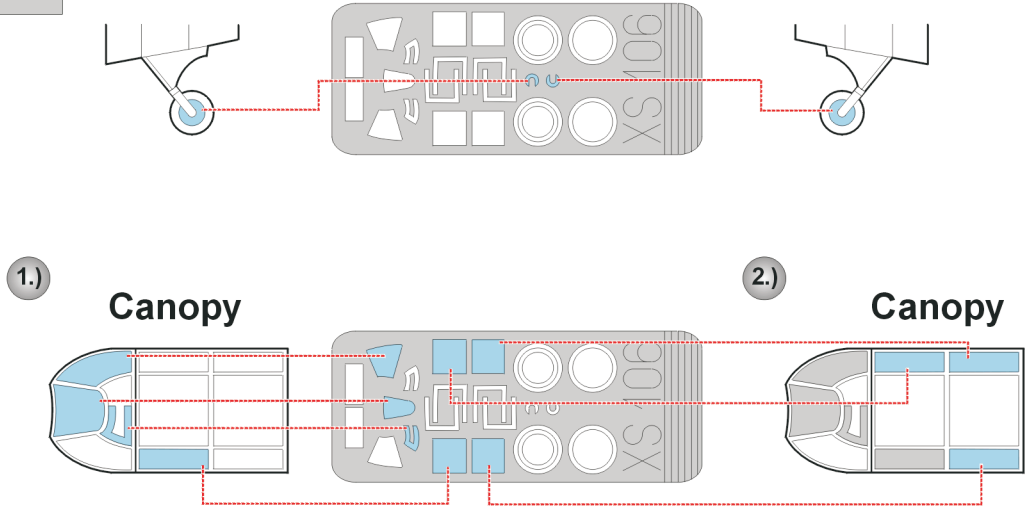

**eduard**  
**Express Mask**

**XS 106**

# F4F Wildcat

The die-cut mask for accurate canopy frame painting of the  
*Academy 1/72 KIT*

LIQUID MASK

A 2,3

LIQUID MASK

A 1,4

**REFERENCES:** Aerodetail # 22 F4F Wildcat  
Squadron Signal, Walkaround # 5504 F4F Wildcat  
Bunrin-do, FAOW # 35 F4F Wildcat