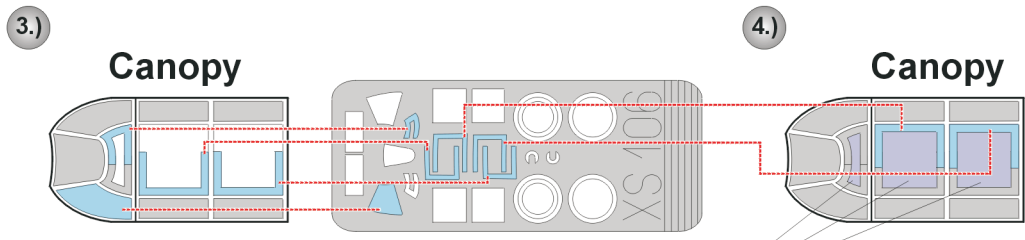

**eduard**  
**Express Mask**

**XS 106**

# F4F Wildcat

The die-cut mask for accurate canopy frame painting of the  
*Academy 1/72 KIT*

LIQUID MASK

A 2,3

LIQUID MASK

A 1,4

**REFERENCES:** Aerodetail # 22 F4F Wildcat  
Squadron Signal, Walkaround # 5504 F4F Wildcat  
Bunrin-do, FAOW # 35 F4F Wildcat