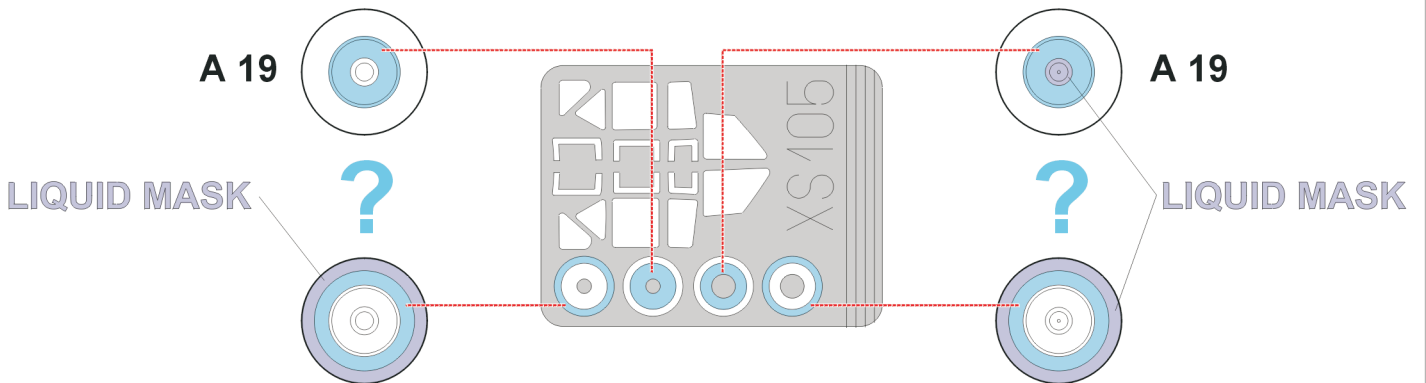

eduard
Express Mask

XS 105

Ki-61 Hien / Tony

The die-cut mask for accurate canopy frame painting of the
Hasegawa 1/72 KIT

1.) 33

2.)

3.)

4.)