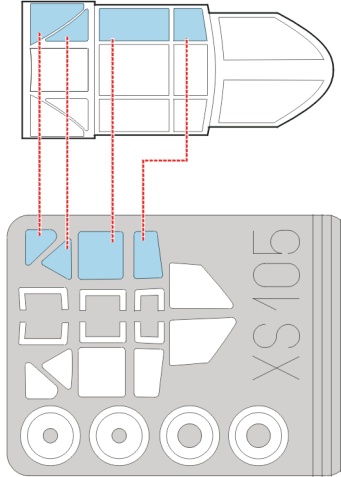

eduard
Express Mask

XS 105

Ki-61 Hien / Tony

The die-cut mask for accurate canopy frame painting of the
Hasegawa 1/72 KIT

1.) 33

2.)

3.)

4.)