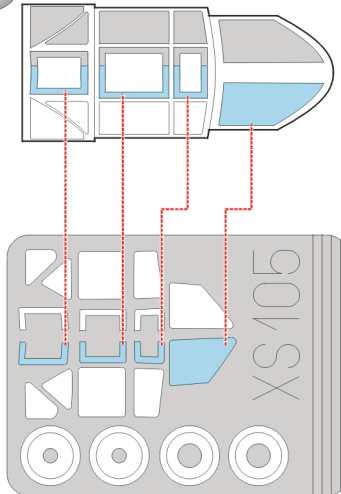

eduard
Express Mask

XS 105

Ki-61 Hien / Tony

The die-cut mask for accurate canopy frame painting of the
Hasegawa 1/72 KIT

1.) 33

2.)

3.)

4.)