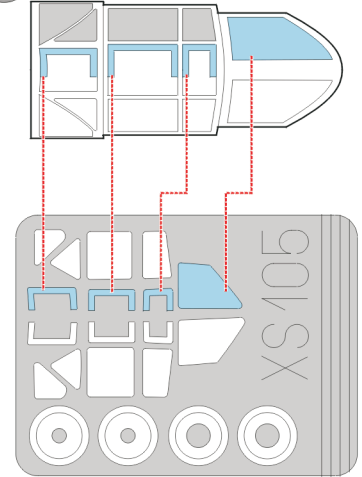

eduard
Express Mask

XS 105

Ki-61 Hien / Tony

The die-cut mask for accurate canopy frame painting of the
Hasegawa 1/72 KIT

1.) 33

2.)

3.)

4.)