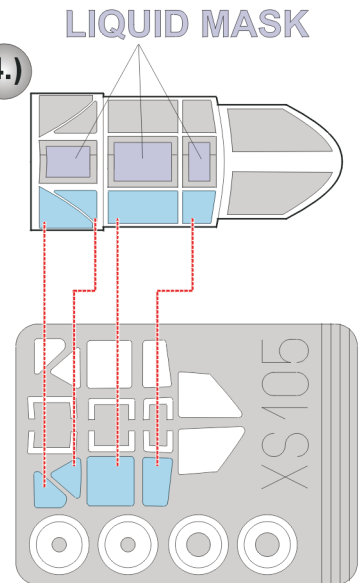

eduard
Express Mask

XS 105

Ki-61 Hien / Tony

The die-cut mask for accurate canopy frame painting of the
Hasegawa 1/72 KIT

1.) 33

2.)

3.)

4.)