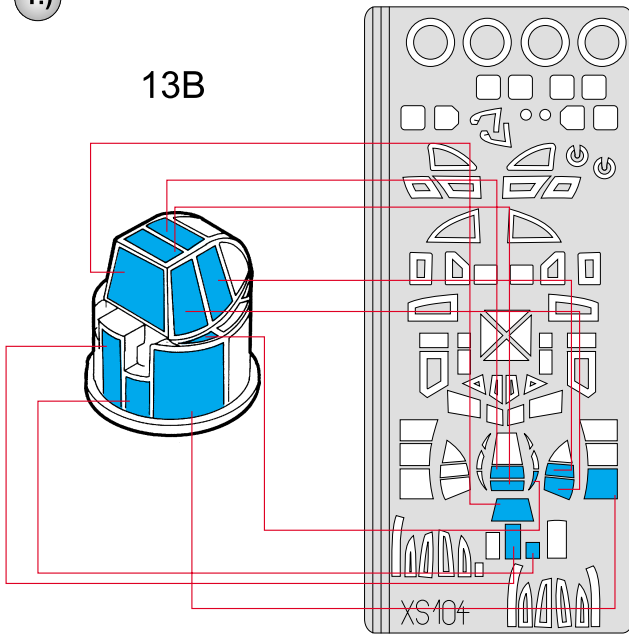

eduard
Express Mask

Br-20

The die-cut mask for accurate canopy frame painting of the
Italeri 1/72 KIT

XS 104

REFERENCES:

Militaria #81/1999 Fiat BR.20

1.)

3.)