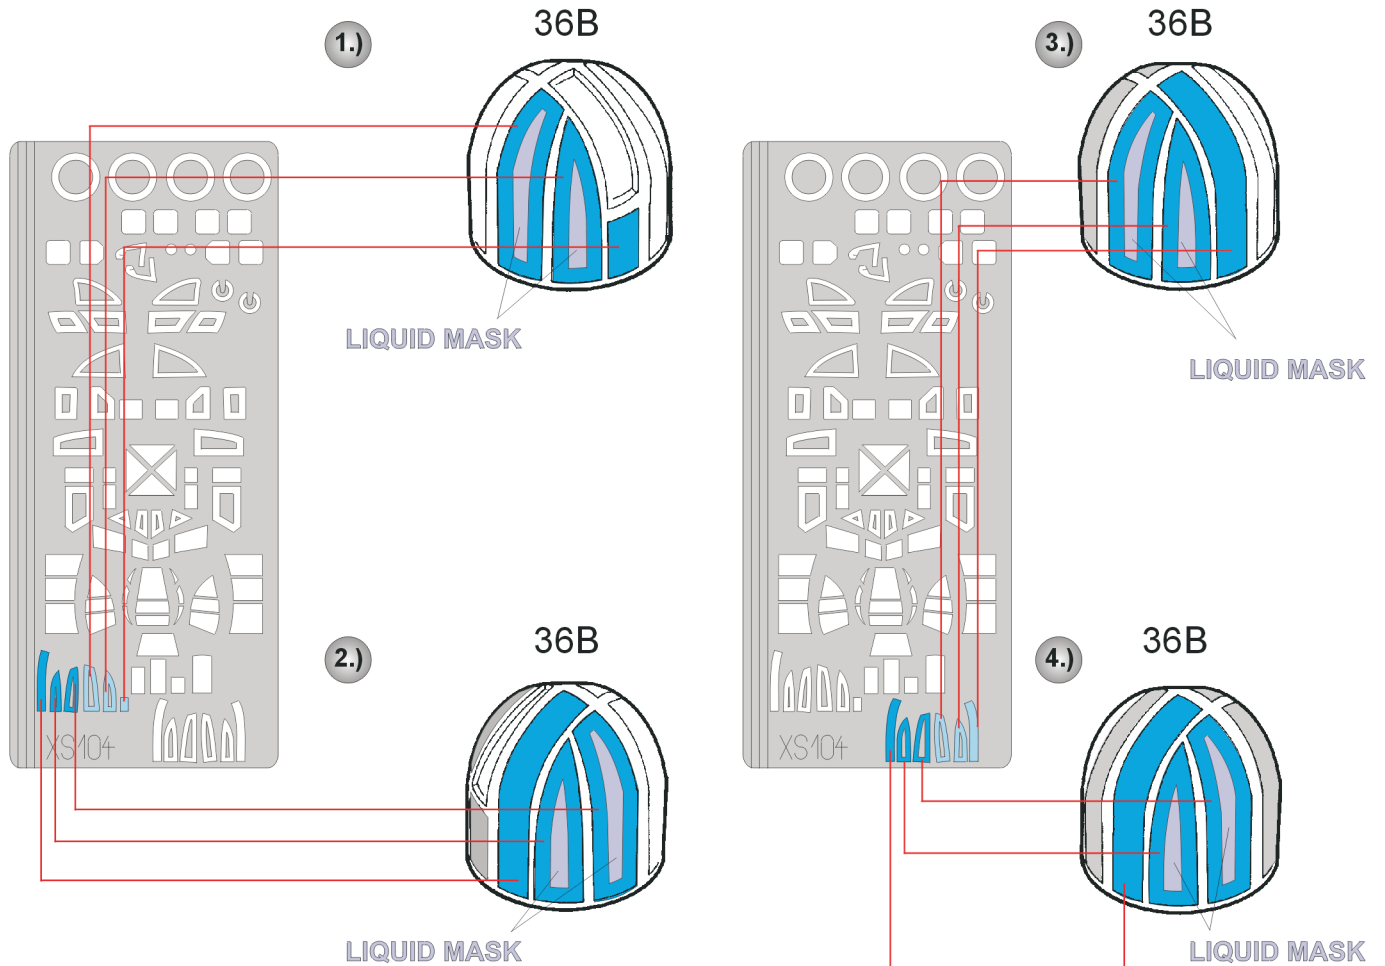

eduard
Express Mask

Br-20

The die-cut mask for accurate canopy frame painting of the
Italeri 1/72 KIT

XS 104

REFERENCES:

Militaria #81/1999 Fiat BR.20

1.)

3.)

2.)

4.)

1.)

2.)