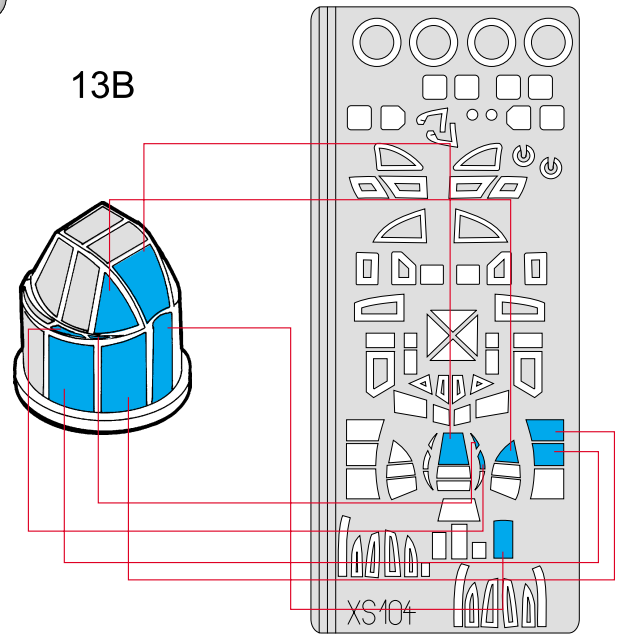

eduard
Express Mask

Br-20

The die-cut mask for accurate canopy frame painting of the
Italeri 1/72 KIT

XS 104

REFERENCES:

Militaria #81/1999 Fiat BR.20

1.)

3.)