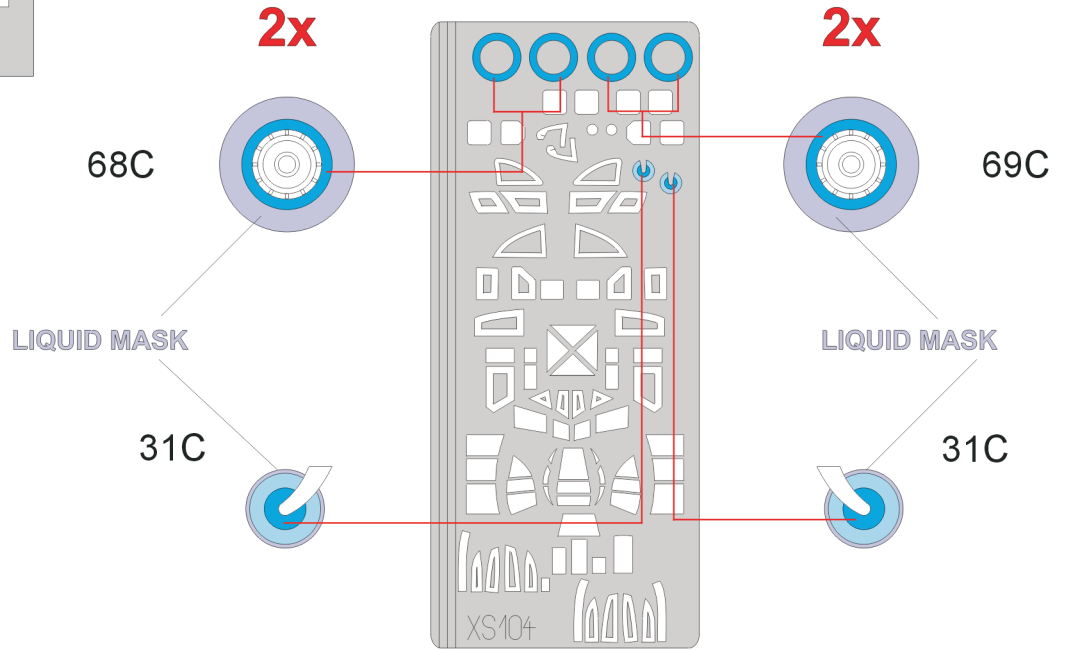

eduard
Express Mask

Br-20

The die-cut mask for accurate canopy frame painting of the
Italeri 1/72 KIT

XS 104

REFERENCES:

Militaria #81/1999 Fiat BR.20

1.)

3.)