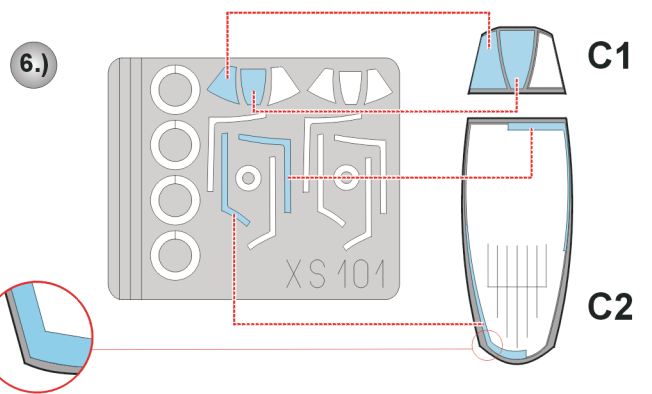

eduard
Express Mask

F-86 Sabre

The die-cut mask for accurate canopy frame painting of the
Fujimi 1/72 KIT

XS 101

REFERENCES: Model Art #302 - F-86F Sabre
Replic #62/1996