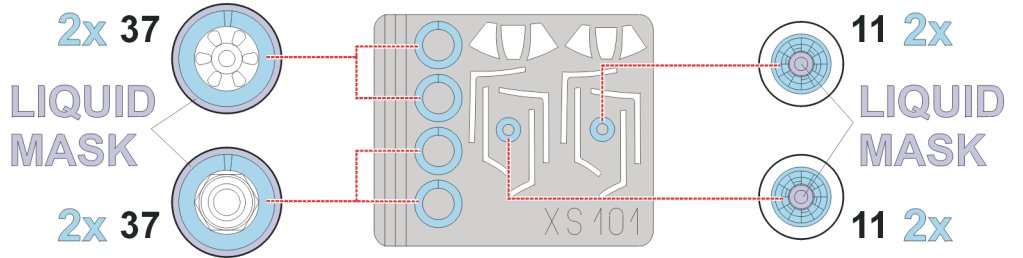

eduard
Express Mask

F-86 Sabre

The die-cut mask for accurate canopy frame painting of the
Fujimi 1/72 KIT

XS 101

REFERENCES: Model Art #302 - F-86F Sabre
Replic #62/1996