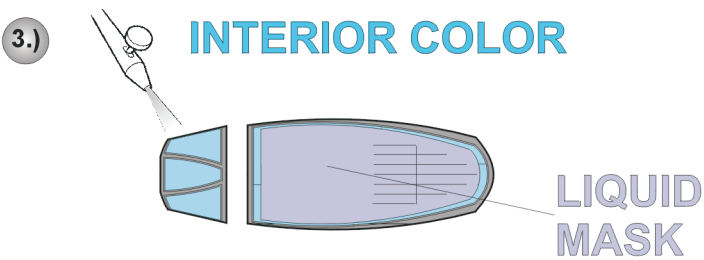

eduard
Express Mask

F-86 Sabre

The die-cut mask for accurate canopy frame painting of the
Fujimi 1/72 KIT

XS 101

REFERENCES: Model Art #302 - F-86F Sabre
Replic #62/1996