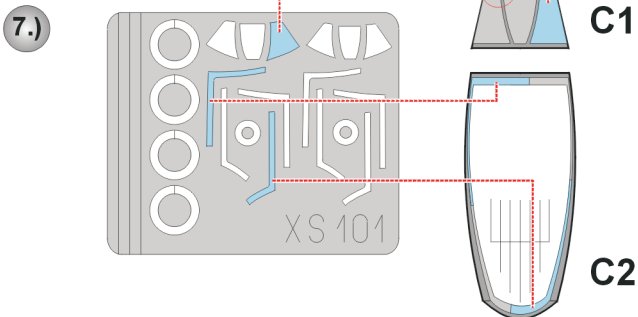

eduard
Express Mask

F-86 Sabre

The die-cut mask for accurate canopy frame painting of the
Fujimi 1/72 KIT

XS 101

REFERENCES: Model Art #302 - F-86F Sabre
Replic #62/1996