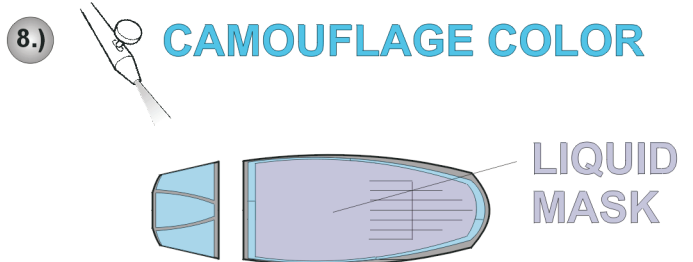

eduard
Express Mask

F-86 Sabre

The die-cut mask for accurate canopy frame painting of the
Fujimi 1/72 KIT

XS 101

REFERENCES: Model Art #302 - F-86F Sabre
Replic #62/1996