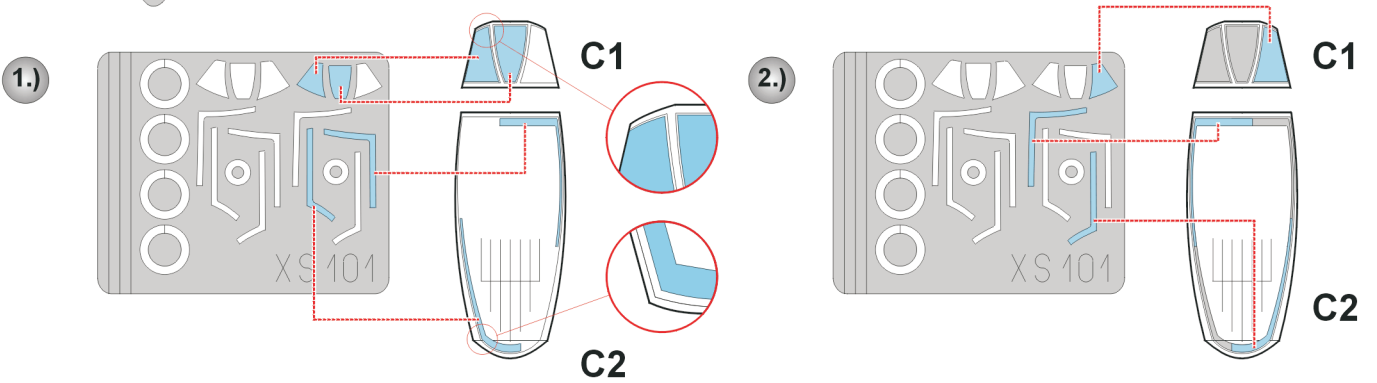

eduard
Express Mask

F-86 Sabre

The die-cut mask for accurate canopy frame painting of the
Fujimi 1/72 KIT

XS 101

REFERENCES: Model Art #302 - F-86F Sabre
Replic #62/1996