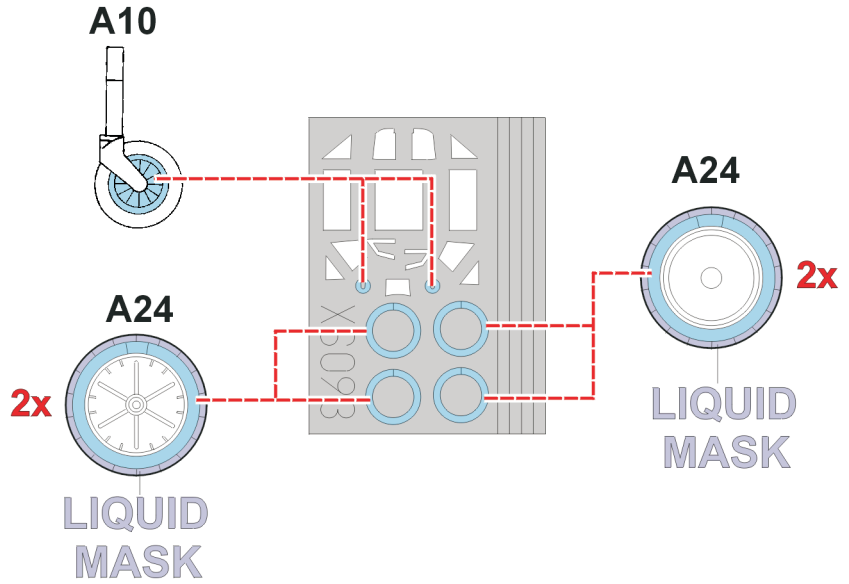

eduard
Express Mask

XS 093

Bf-109E

The die-cut mask for accurate canopy frame painting of the
Tamiya 1/72 KIT

REFERENCES: AERODETAIL#1 : Bf109E