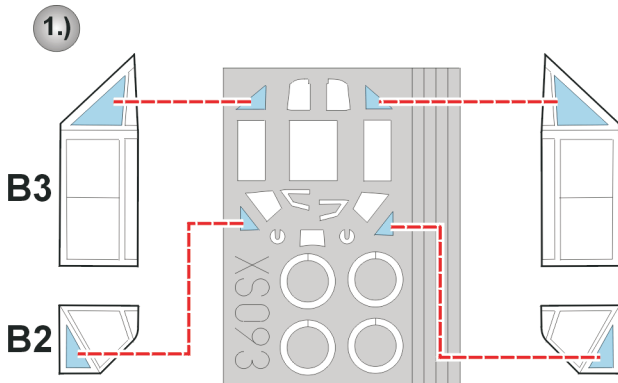

eduard
Express Mask

XS 093

Bf-109E

The die-cut mask for accurate canopy frame painting of the
Tamiya 1/72 KIT

REFERENCES: AERODETAIL#1 : Bf109E