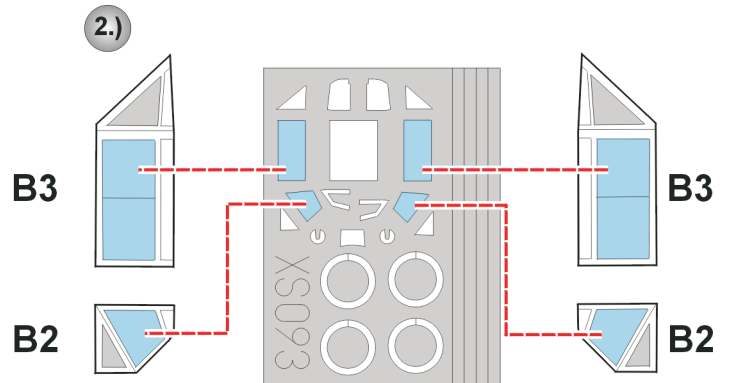

eduard
Express Mask

XS 093

Bf-109E

The die-cut mask for accurate canopy frame painting of the
Tamiya 1/72 KIT

REFERENCES: AERODETAIL#1 : Bf109E