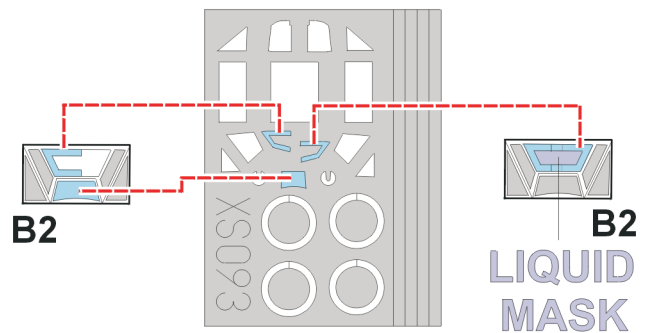

eduard
Express Mask

XS 093

Bf-109E

The die-cut mask for accurate canopy frame painting of the
Tamiya 1/72 KIT

REFERENCES: AERODETAIL#1 : Bf109E