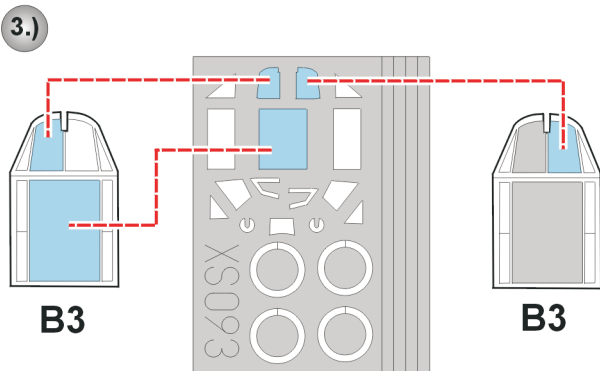

eduard
Express Mask

XS 093

Bf-109E

The die-cut mask for accurate canopy frame painting of the
Tamiya 1/72 KIT

REFERENCES: AERODETAIL#1 : Bf109E