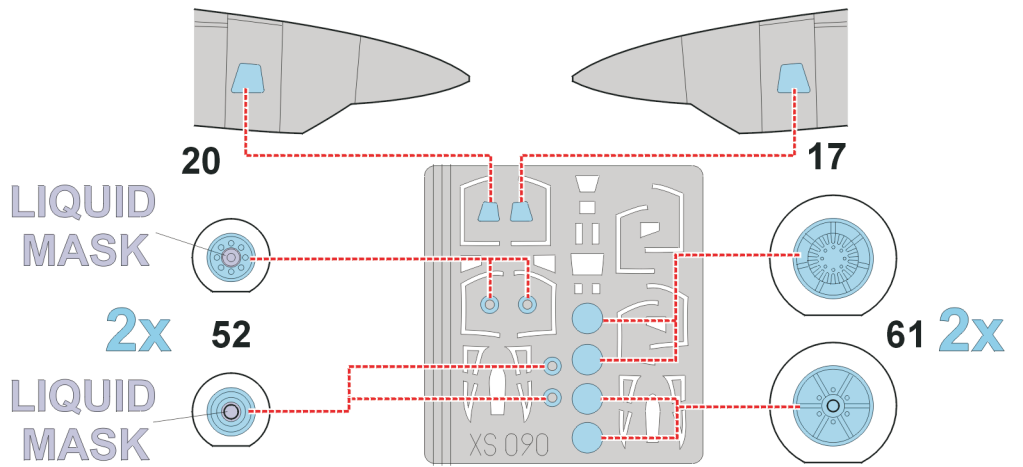

# F-4E/RF-4 Phantom II

The die-cut mask for accurate canopy frame painting of the  
*Revell 1/72 KIT*

## XS 090