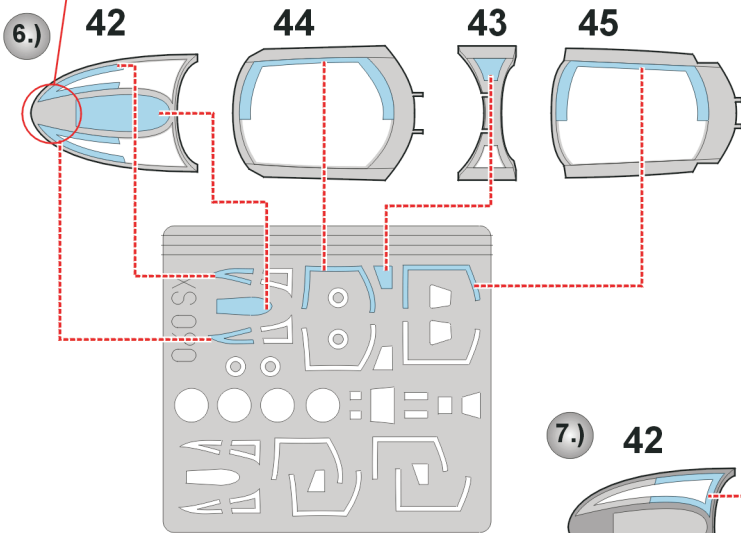

5.) REMOVE MASK