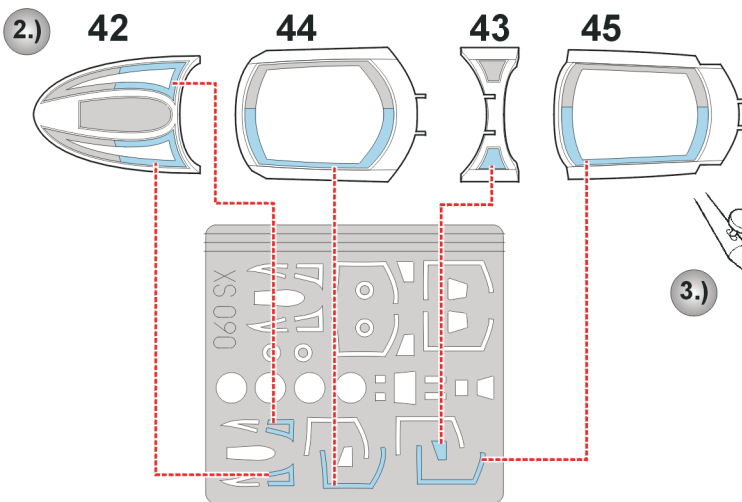

# F-4E/RF-4 Phantom II

The die-cut mask for accurate canopy frame painting of the  
*Revell 1/72 KIT*

## XS 090