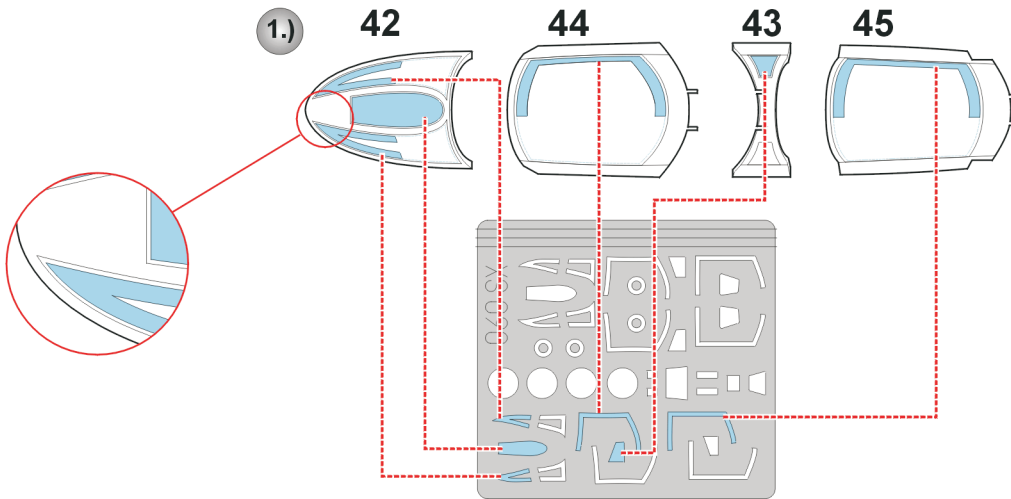

# F-4E/RF-4 Phantom II

The die-cut mask for accurate canopy frame painting of the  
*Revell 1/72 KIT*

## XS 090