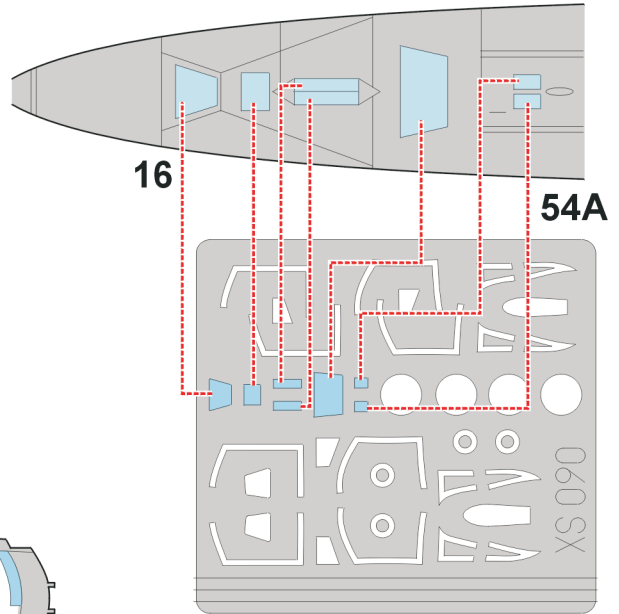

5.) REMOVE MASK