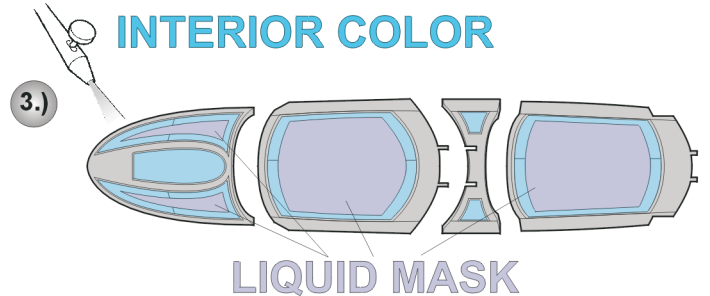

eduard
Express Mask

F-4E/RF-4 Phantom II

The die-cut mask for accurate canopy frame painting of the
Revell 1/72 KIT

XS 090