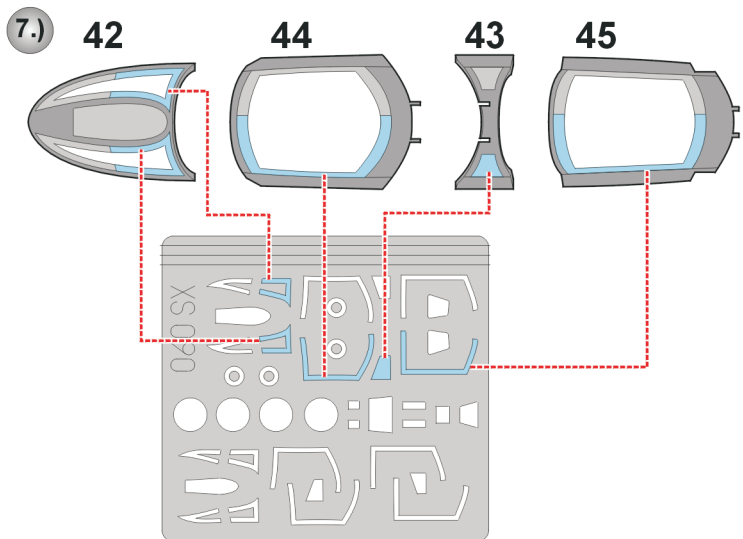

5.) REMOVE MASK