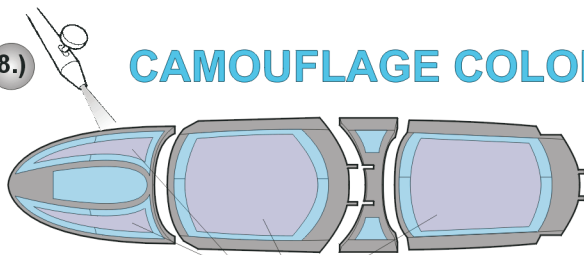

8.) CAMOUFLAGE COLOR

LIQUID MASK

REFERENCES: Sqadron/Signal Publ. # 1065 - F-4 PHANTOM II
Verlinden Publ.:LOCK ON #8 - F-4E PHANTOM II
Replic #53 / janvier 1996
Replic #57 / mai 1996