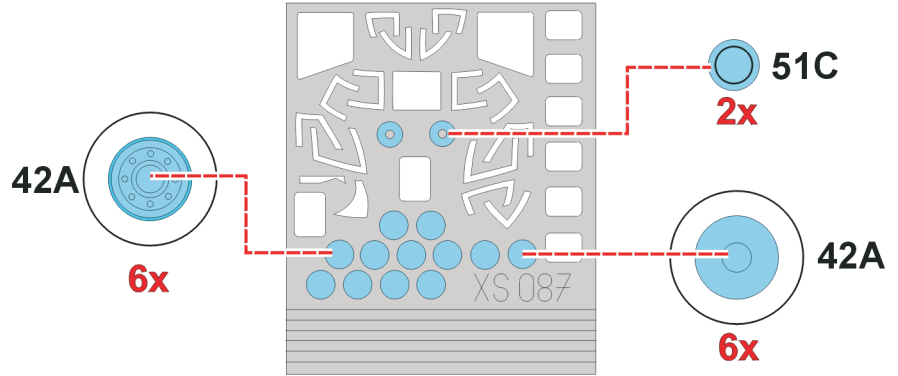

eduard
Express Mask

XS 087

MH-53 Sea Dragon

The die-cut mask for accurate canopy frame painting of the
Italeri 1/72 KIT

1.)

2.)

3.)

4.)