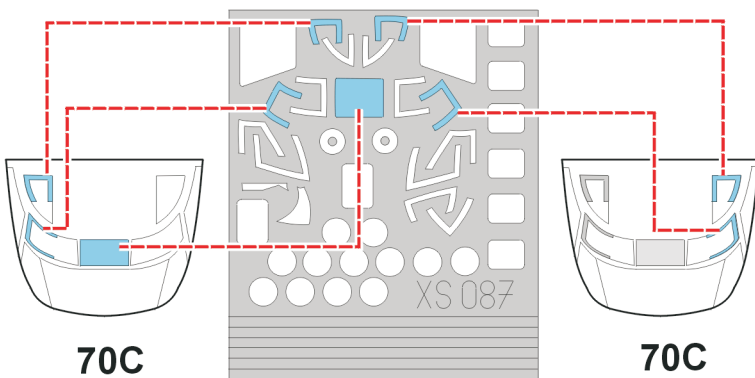

eduard
Express Mask

XS 087

MH-53 Sea Dragon

The die-cut mask for accurate canopy frame painting of the
Italeri 1/72 KIT

1.)

2.)

3.)

4.)