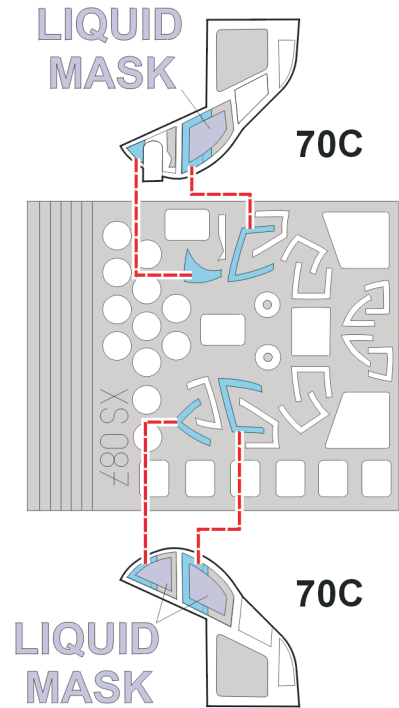

eduard
Express Mask

XS 087

MH-53 Sea Dragon

The die-cut mask for accurate canopy frame painting of the
Italeri 1/72 KIT

1.)

2.)

3.)

4.)