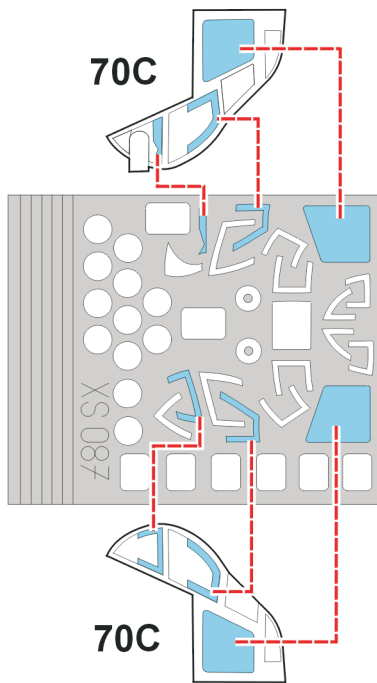

eduard
Express Mask

XS 087

MH-53 Sea Dragon

The die-cut mask for accurate canopy frame painting of the
Italeri 1/72 KIT

1.)

2.)

3.)

4.)