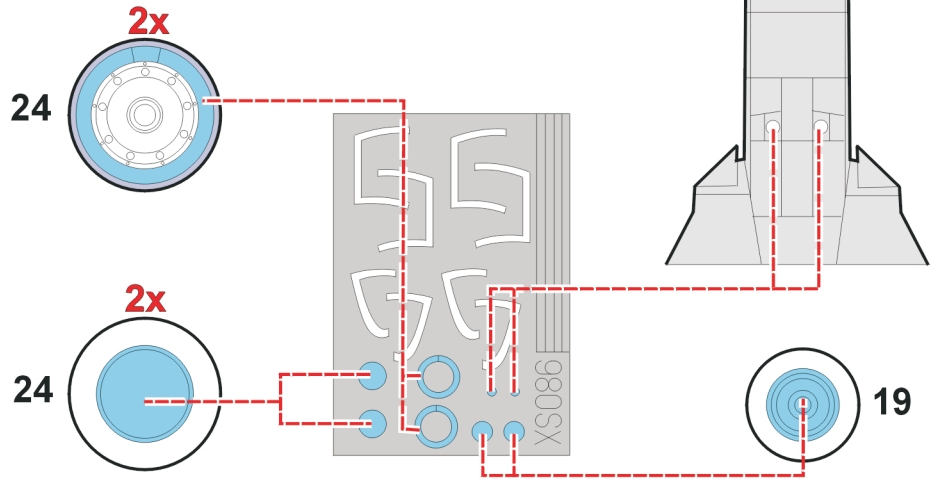

eduard
Express Mask

XS 086

F-5E Tiger II

The die-cut mask for accurate canopy frame painting of the
Italeri 1/72 KIT

REFERENCES: IN DET.&SCALE #5 : F-5E&F TIGER II