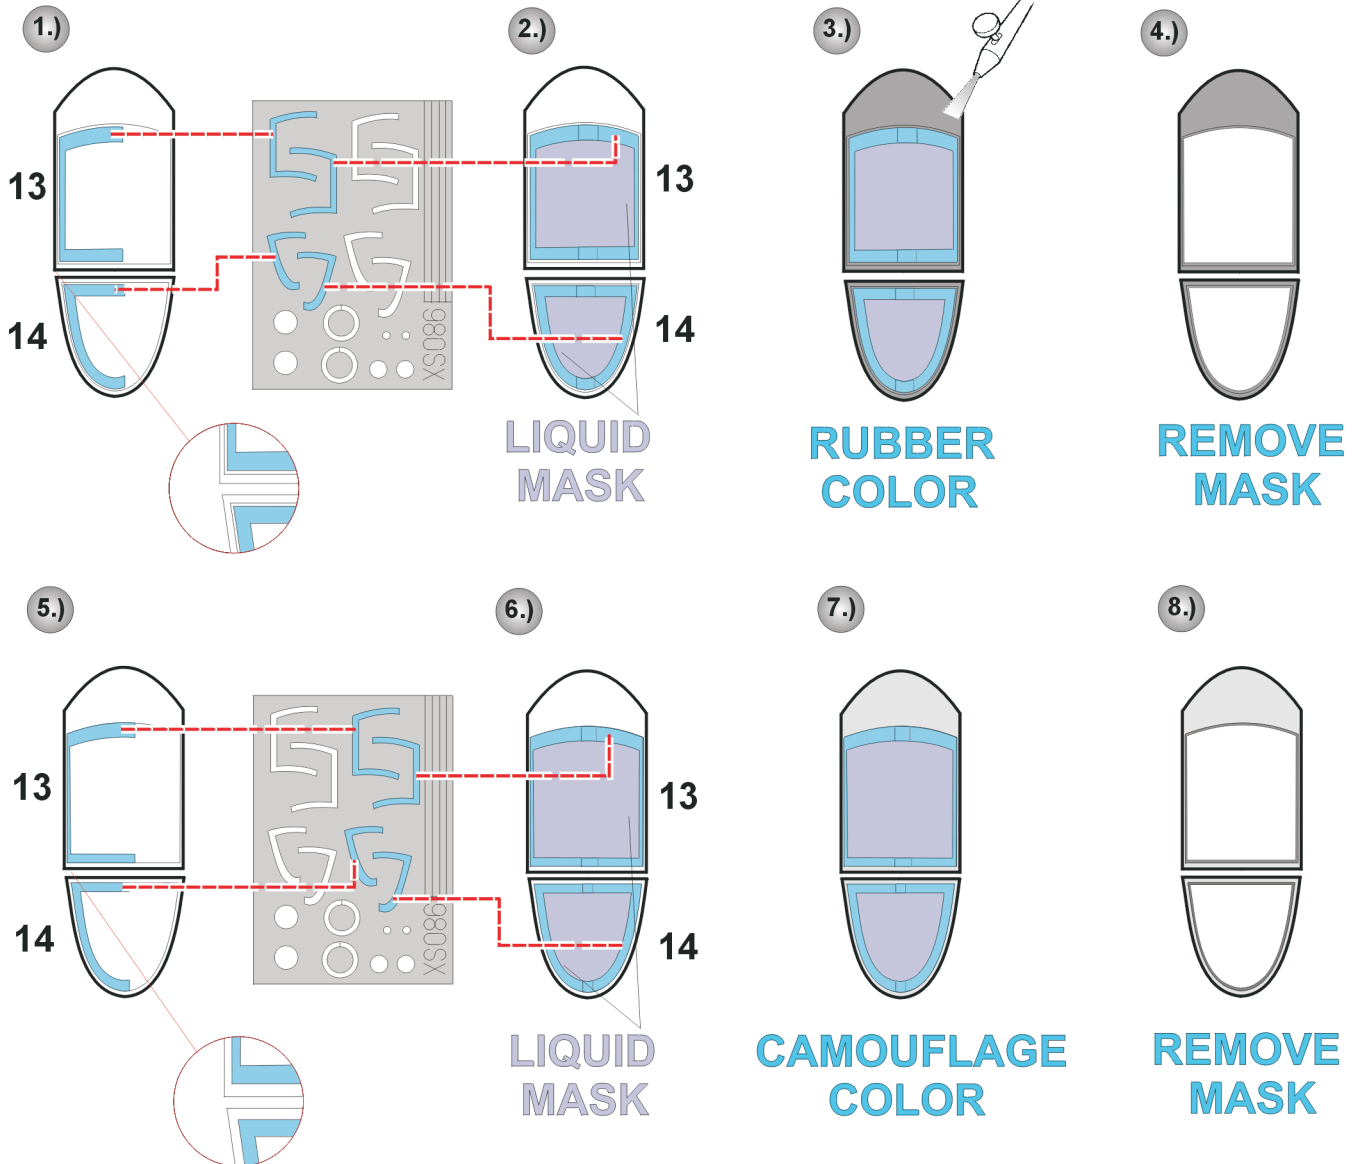

eduard
Express Mask

XS 086

F-5E Tiger II

The die-cut mask for accurate canopy frame painting of the
Italeri 1/72 KIT

REFERENCES: IN DET.&SCALE #5 : F-5E&F TIGER II