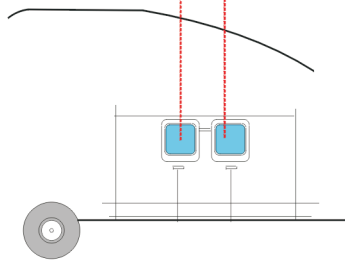

REFERENCES:

Squadron / Signal Publications
in action #1146 H-34