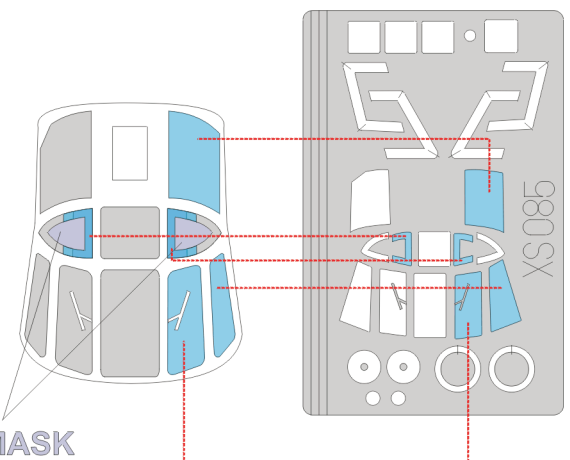

eduard
Express Mask

XS 085

H-34

The die-cut mask for accurate canopy frame painting of the
Revell 1/72 KIT

32C

51C

18C

3x

REFERENCES:

Squadron / Signal Publications
in action #1146 H-34

1.)

2.)

44C

44C

LIQUID MASK