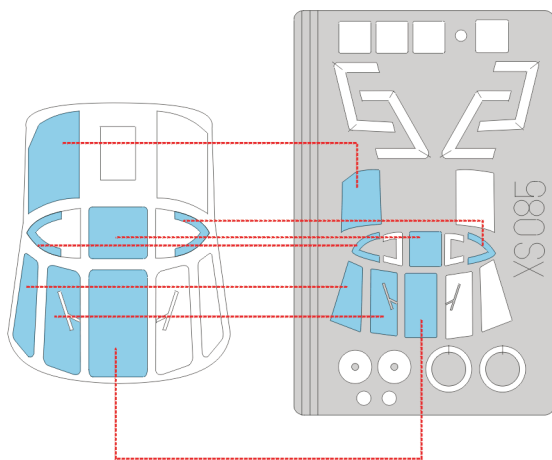

eduard
Express Mask

XS 085

H-34

The die-cut mask for accurate canopy frame painting of the
Revell 1/72 KIT

32C

51C

18C

3x

REFERENCES:

Squadron / Signal Publications
in action #1146 H-34

1.)

2.)

44C

44C

LIQUID MASK