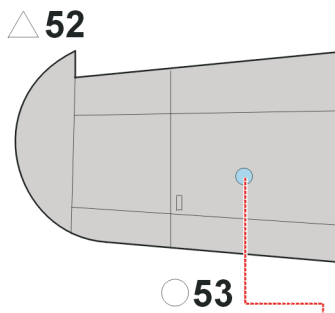

REFERENCES: AIR SHOW (Kagero) - Dornier Do 217
Wydawnictwo "Militaria" #35 Do 217 J/N