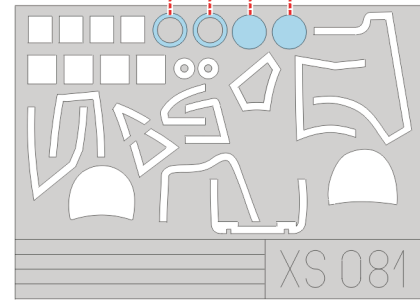

eduard
Express Mask

XS 081

Mi-24D Hind

The die-cut mask for accurate canopy frame painting of the
Revell 1/72 KIT

2x

66B

LIQUID MASK

2x

69B

70B

2x

1.) 55C

2.) INTERIOR COLOR

3.) CAMOUFLAGE COLOR

LIQUID MASK