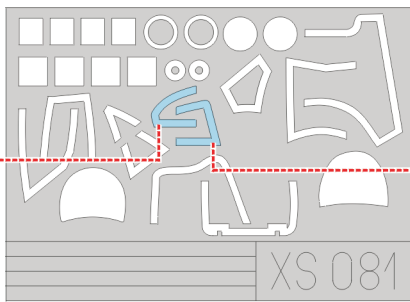

eduard
Express Mask

XS 081

Mi-24D Hind

The die-cut mask for accurate canopy frame painting of the
Revell 1/72 KIT

2x

66B

LIQUID MASK

2x

69B

70B

2x

1.) 55C

2.) INTERIOR COLOR

3.) CAMOUFLAGE COLOR

LIQUID MASK