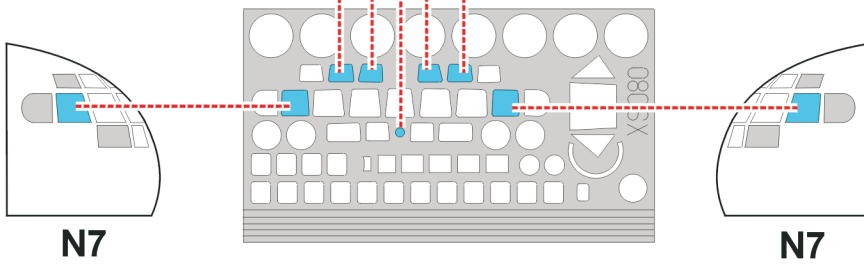

# C-97/KC-97

The die-cut mask for accurate canopy frame painting of the  
*Academy 1/72 KIT*

1.)

2.)

3.)