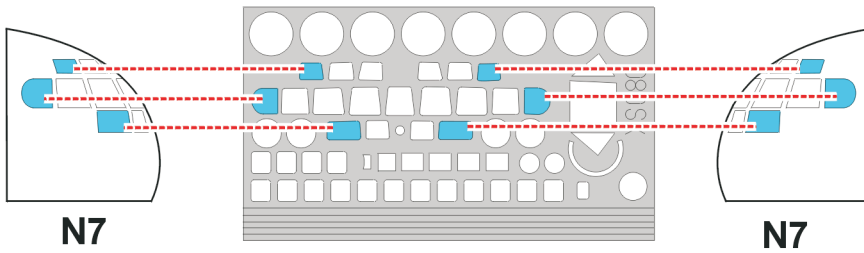

# C-97/KC-97

The die-cut mask for accurate canopy frame painting of the  
*Academy 1/72 KIT*

1.)

2.)

3.)