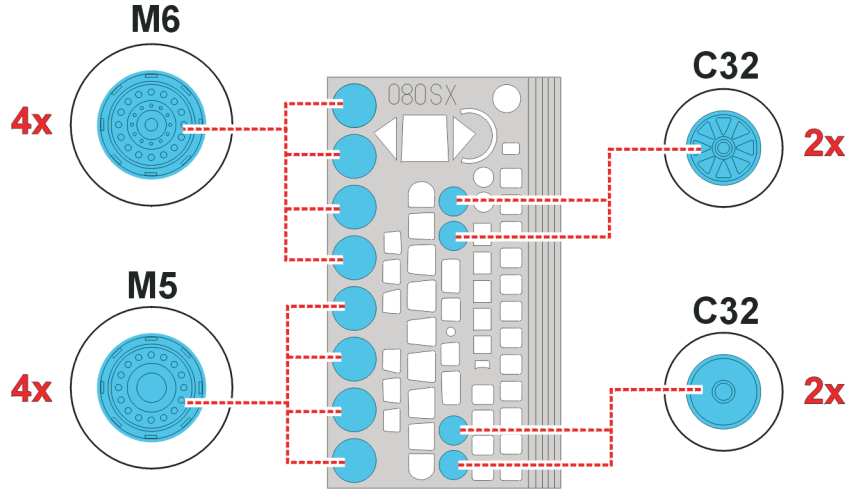

**eduard**  
**Express Mask**

**XS-080**

# C-97/KC-97

The die-cut mask for accurate canopy frame painting of the  
*Academy 1/72 KIT*

1.)

2.)

3.)