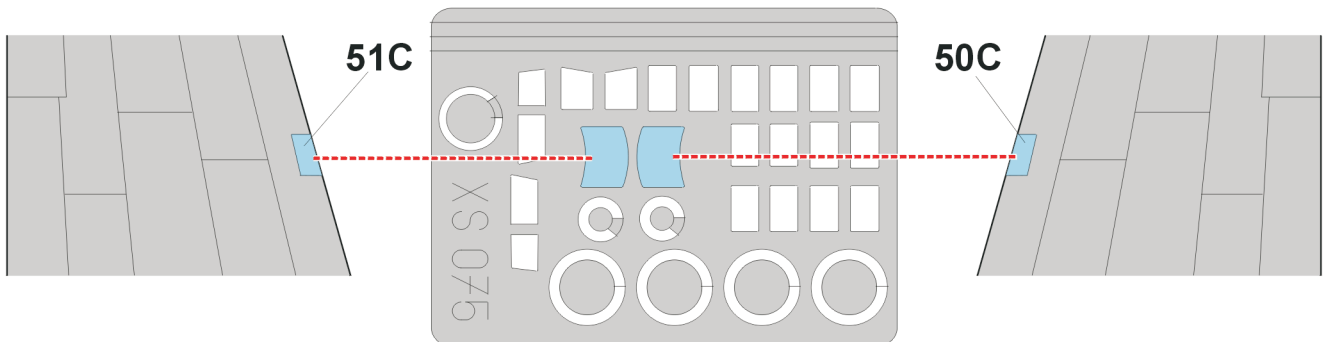

**eduard**  
**Express Mask**

**XS 075**

# C-47/AC-47 Gunship

The die-cut mask for accurate canopy frame painting of the  
*Italeri 1/72 KIT*

1.)

2.)

3.)

REFERENCES: Sqadron/Signal Publ.: # 146 - C-47 Skytrain