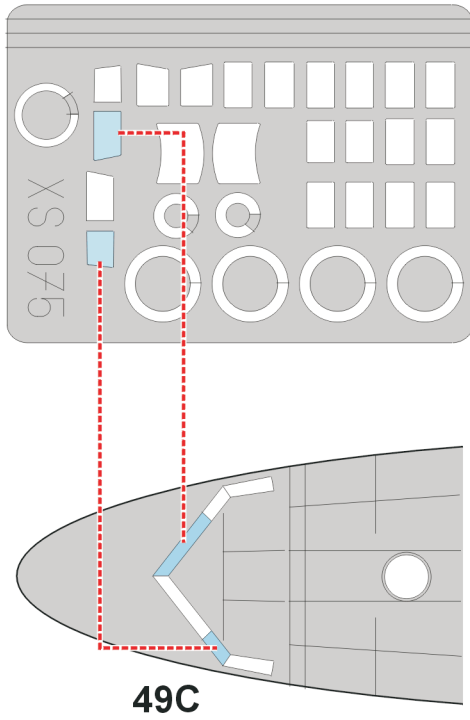

**eduard**  
**Express Mask**

**XS 075**

# C-47/AC-47 Gunship

The die-cut mask for accurate canopy frame painting of the  
*Italeri 1/72 KIT*

1.)

2.)

3.)

REFERENCES: Sqadron/Signal Publ.: # 146 - C-47 Skytrain