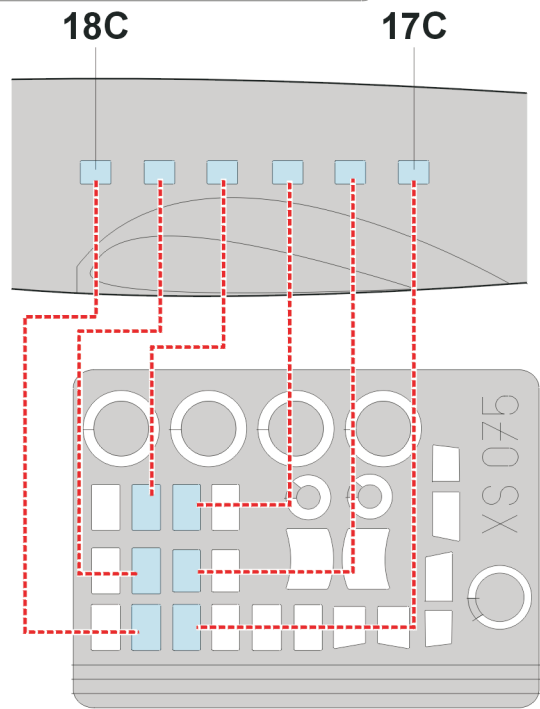

**eduard**  
**Express Mask**

**XS 075**

# C-47/AC-47 Gunship

The die-cut mask for accurate canopy frame painting of the  
*Italeri 1/72 KIT*

1.)

2.)

3.)

REFERENCES: Sqadron/Signal Publ.: # 146 - C-47 Skytrain