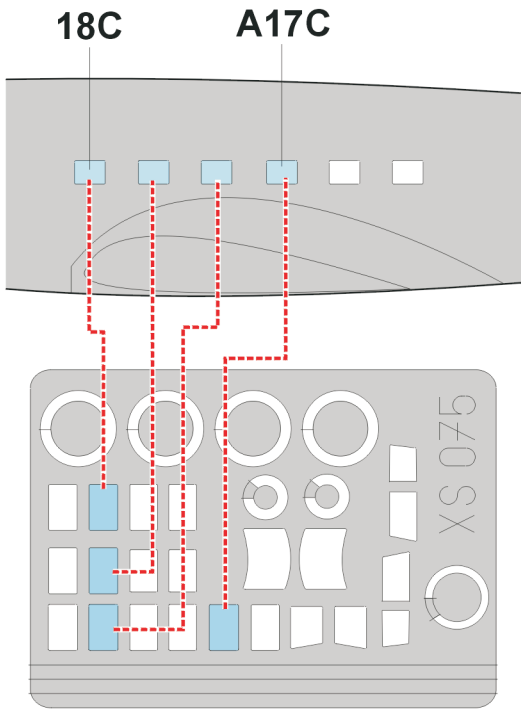

**eduard**  
**Express Mask**

**XS 075**

# C-47/AC-47 Gunship

The die-cut mask for accurate canopy frame painting of the  
*Italeri 1/72 KIT*

1.)

2.)

3.)

REFERENCES: Sqadron/Signal Publ.: # 146 - C-47 Skytrain