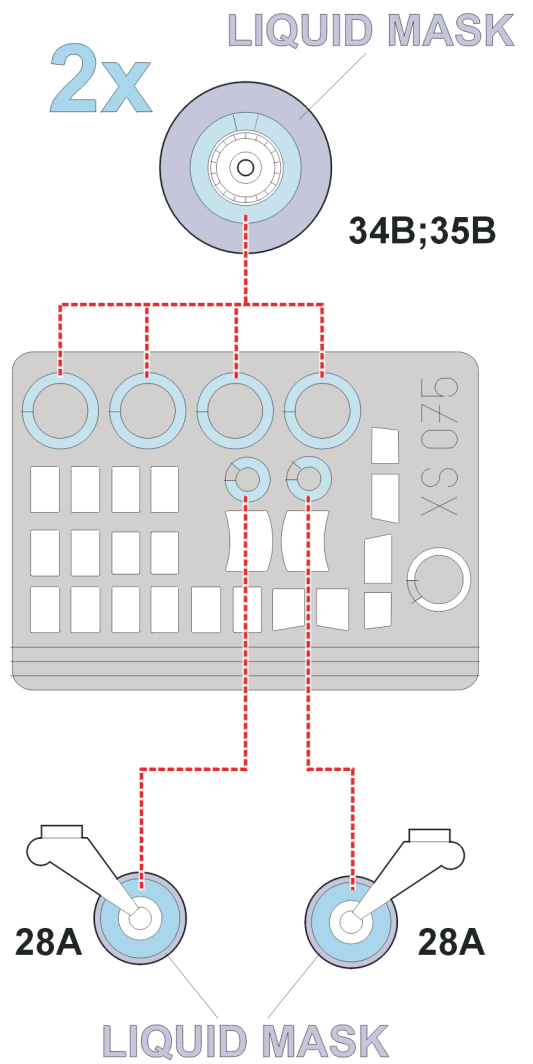

# C-47/AC-47 Gunship

The die-cut mask for accurate canopy frame painting of the  
*Italeri 1/72 KIT*

1.)

2.)

3.)

REFERENCES: Sqadron/Signal Publ.: # 146 - C-47 Skytrain