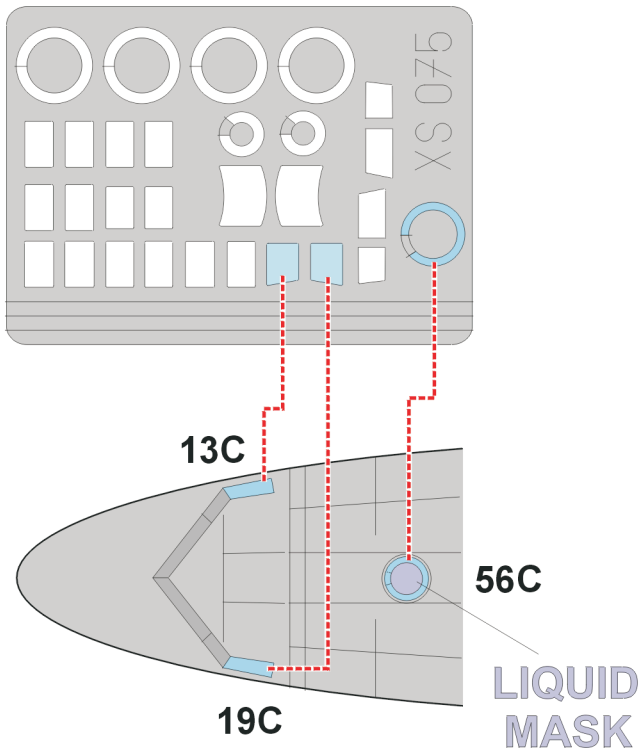

# C-47/AC-47 Gunship

The die-cut mask for accurate canopy frame painting of the  
*Italeri 1/72 KIT*

1.)

2.)

3.)

REFERENCES: Sqadron/Signal Publ.: # 146 - C-47 Skytrain