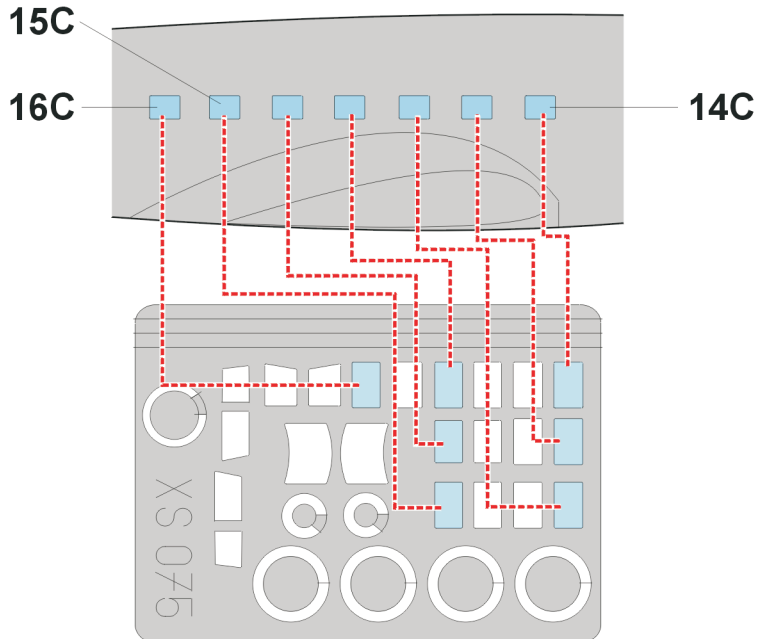

**eduard**  
**Express Mask**

**XS 075**

# C-47/AC-47 Gunship

The die-cut mask for accurate canopy frame painting of the  
*Italeri 1/72 KIT*

1.)

2.)

3.)

REFERENCES: Sqadron/Signal Publ.: # 146 - C-47 Skytrain