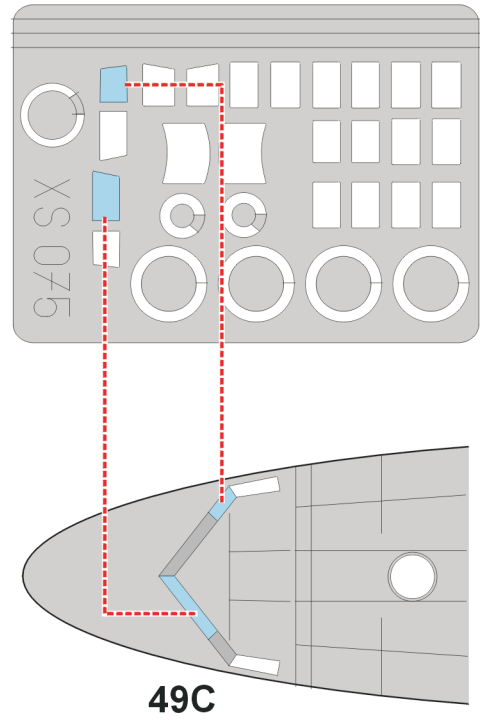

# C-47/AC-47 Gunship

The die-cut mask for accurate canopy frame painting of the  
*Italeri 1/72 KIT*

1.)

2.)

3.)

REFERENCES: Sqadron/Signal Publ.: # 146 - C-47 Skytrain