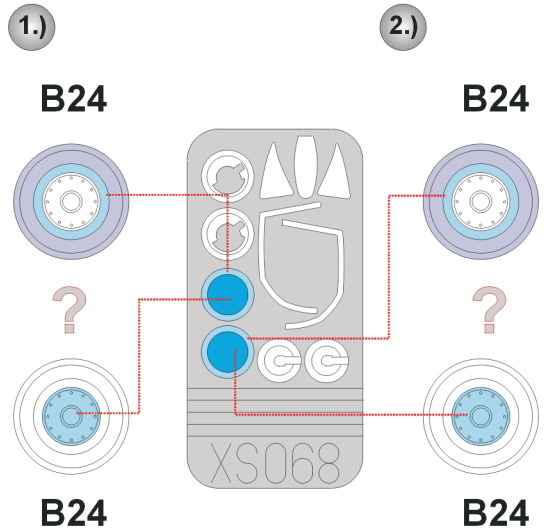

**eduard**  
**Express Mask**

**XS 068**

# A-4 Skyhawk

The die-cut mask for accurate canopy frame painting of the  
*Italeri 1/72 KIT*

**REFERENCES:**  
AEROQUIDE #14  
MODEL ART #346  
FAOW #3