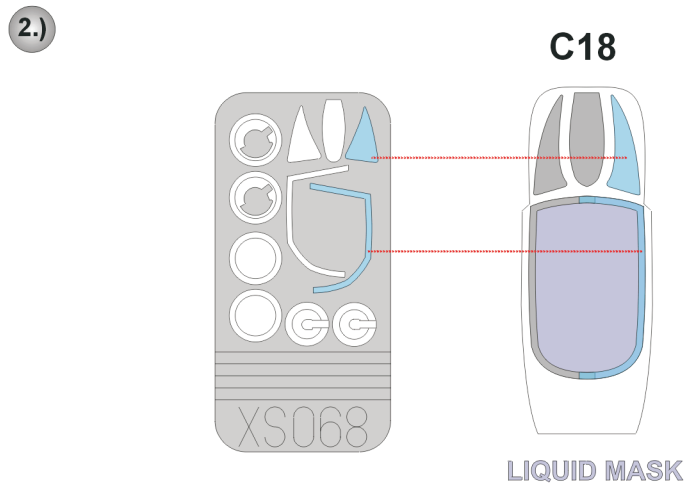

**eduard**  
**Express Mask**

**XS 068**

# A-4 Skyhawk

The die-cut mask for accurate canopy frame painting of the  
*Italeri 1/72 KIT*

**REFERENCES:**  
AEROQUIDE #14  
MODEL ART #346  
FAOW #3