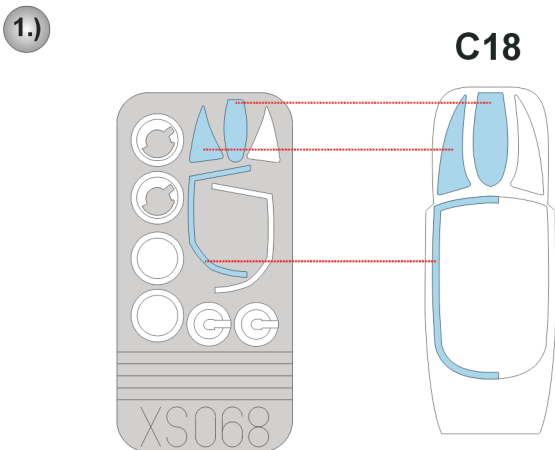

**eduard**  
**Express Mask**

**XS 068**

# A-4 Skyhawk

The die-cut mask for accurate canopy frame painting of the  
*Italeri 1/72 KIT*

**REFERENCES:**  
AEROQUIDE #14  
MODEL ART #346  
FAOW #3