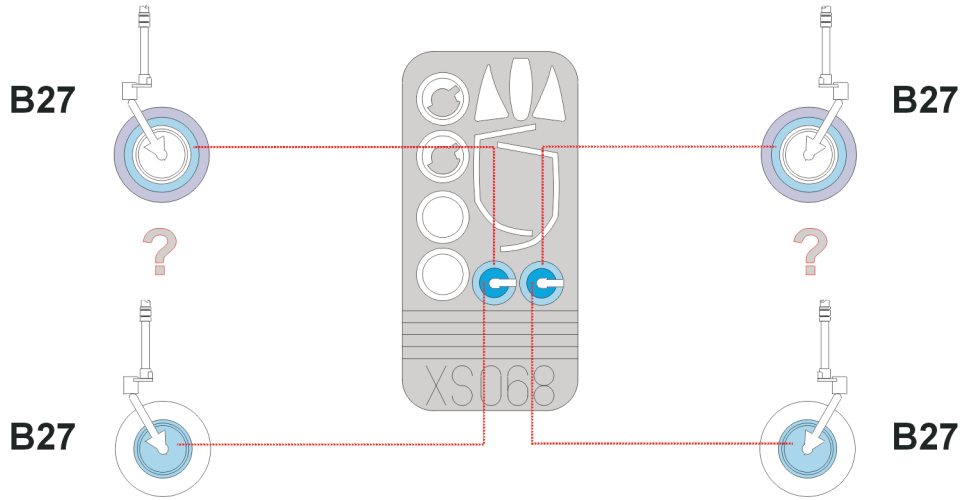

**eduard**  
**Express Mask**

**XS 068**

# A-4 Skyhawk

The die-cut mask for accurate canopy frame painting of the  
*Italeri 1/72 KIT*

**REFERENCES:**  
AEROQUIDE #14  
MODEL ART #346  
FAOW #3