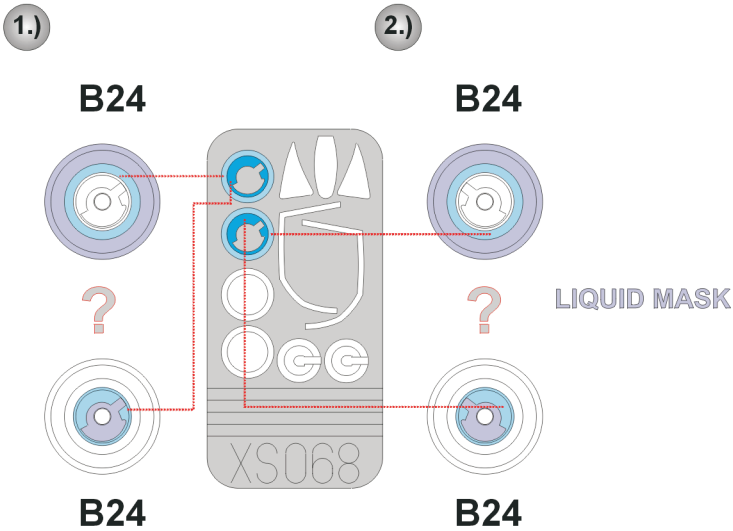

**eduard**  
**Express Mask**

**XS 068**

# A-4 Skyhawk

The die-cut mask for accurate canopy frame painting of the  
*Italeri 1/72 KIT*

**REFERENCES:**  
AEROQUIDE #14  
MODEL ART #346  
FAOW #3