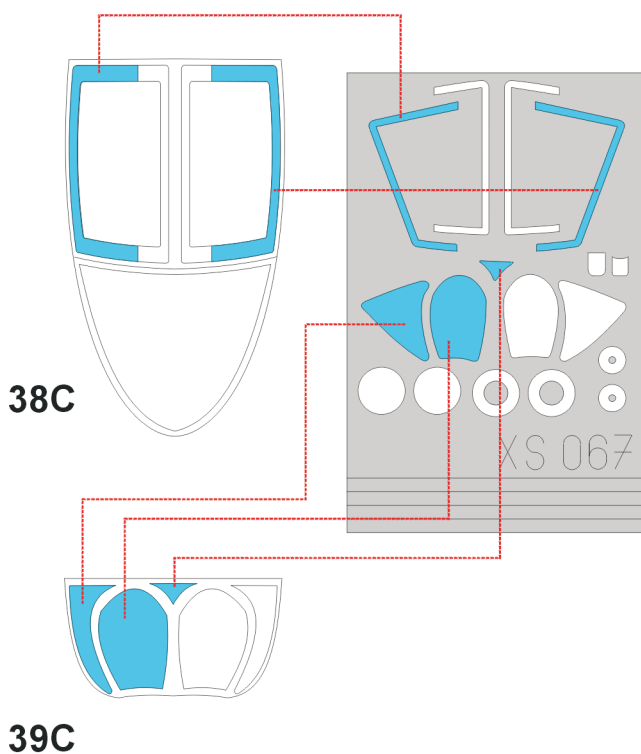

eduard
Express Mask

XS 067

A-6 Intruder

The die-cut mask for accurate canopy frame painting of the
Italeri 1/72 KIT

USED PUBLICATIONS: Replic Number 37

1.)

2.)