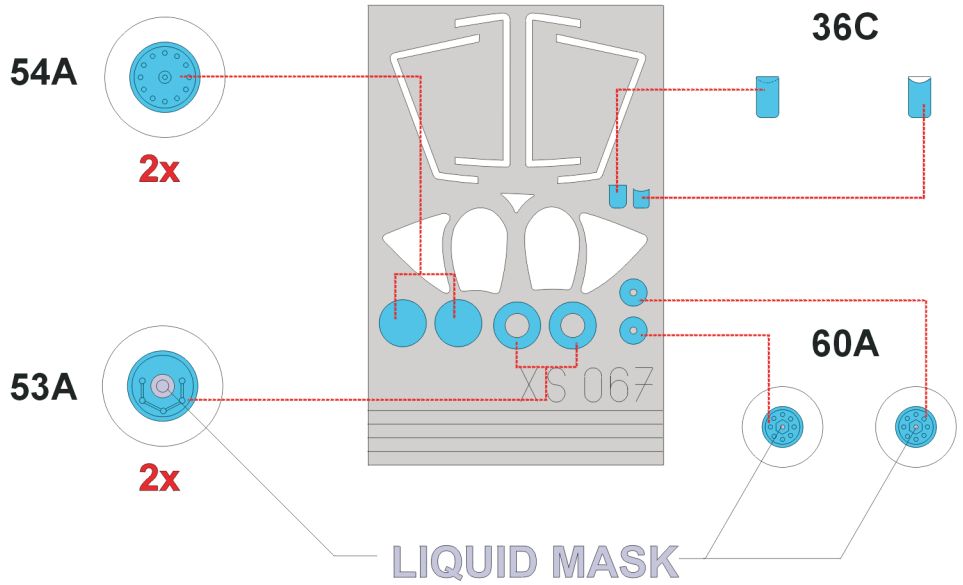

eduard
Express Mask

XS 067

A-6 Intruder

The die-cut mask for accurate canopy frame painting of the
Italeri 1/72 KIT

USED PUBLICATIONS: Replic Number 37

1.)

2.)