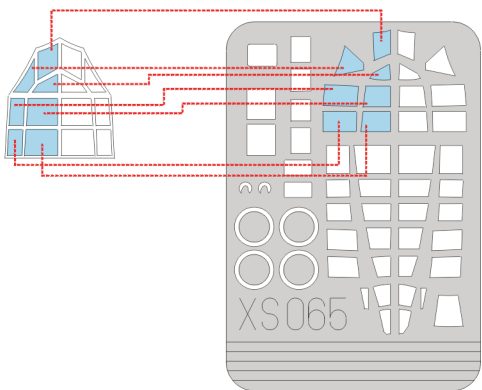

eduard
Express Mask

XS 065

Ki-46 Dinah II

The die-cut mask for accurate canopy frame painting of the
Hasegawa 1/72 KIT

R1

R2

R1

Q5

Q2

Q3

R3

B4

C3

C3

Q1

R3