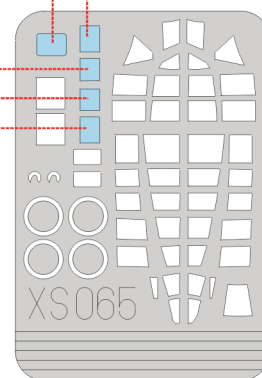

eduard
Express Mask

XS 065

Ki-46 Dinah II

The die-cut mask for accurate canopy frame painting of the
Hasegawa 1/72 KIT

R1

R2

R1

Q5

Q2

Q3

R3

B4

C3

C3

Q1

R3