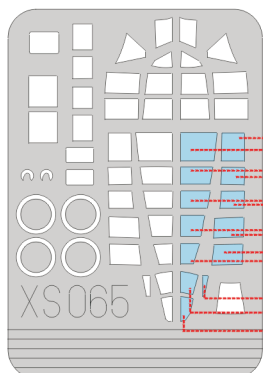

eduard
Express Mask

XS 065

Ki-46 Dinah II

The die-cut mask for accurate canopy frame painting of the
Hasegawa 1/72 KIT

R1

R2

R1

Q5

Q2

Q3

R3

B4

C3

C3

Q1

R3