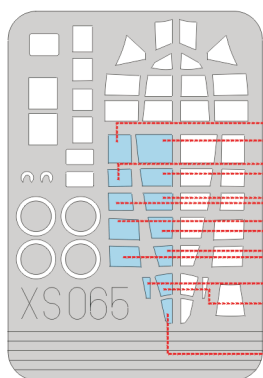

eduard
Express Mask

XS 065

Ki-46 Dinah II

The die-cut mask for accurate canopy frame painting of the
Hasegawa 1/72 KIT

R1

R2

R1

Q5

Q2

Q3

R3

B4

C3

C3

Q1

R3