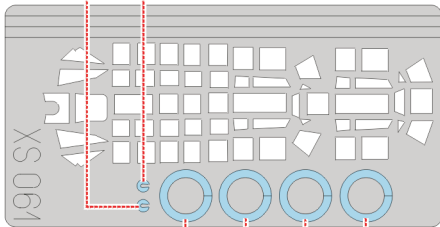

eduard
Express Mask

XS 061

Bf-110 C/D

The die-cut mask for accurate canopy frame painting of the
Fujimi 1/72 KIT

1

2

LIQUID MASK