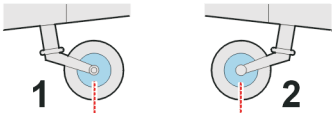

eduard
Express Mask

XS 061

Bf-110 C/D

The die-cut mask for accurate canopy frame painting of the
Fujimi 1/72 KIT

1

2

LIQUID MASK