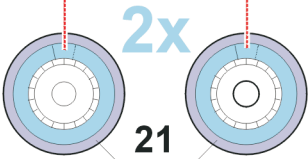

eduard
Express Mask

XS 061

Bf-110 C/D

The die-cut mask for accurate canopy frame painting of the
Fujimi 1/72 KIT

1

2

LIQUID MASK