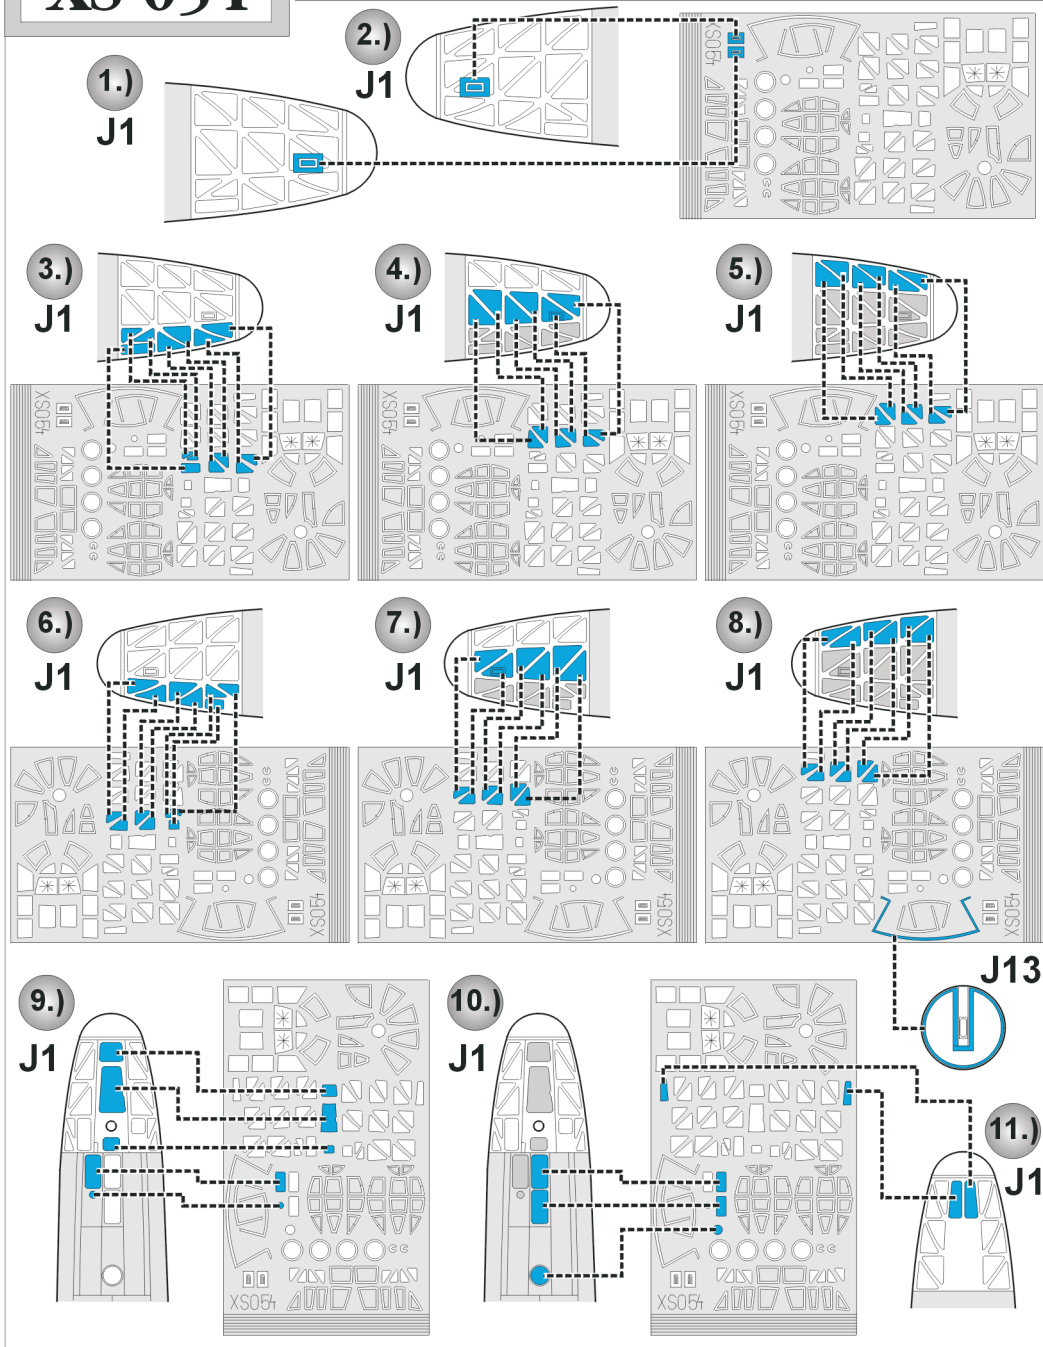

eduard
Express Mask
XS 054

Ki-67 Peggy

FOR Hasegawa 1/72 KIT