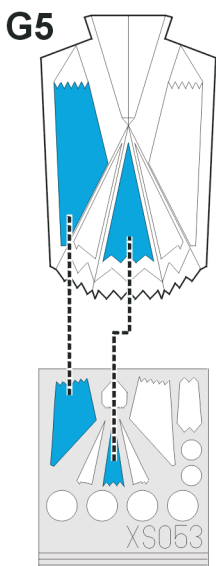

eduard
Express Mask

XS 053

F-117 Nighthawk

FOR Hasegawa 1/72 KIT

C10;C11

C9

C9

G2

G4

C10;C11

1.)

2.)

3.)