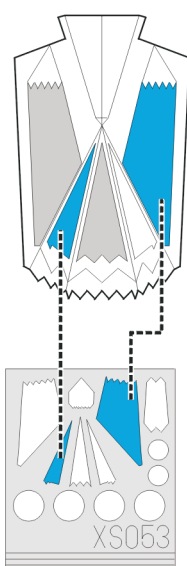

eduard
Express Mask

XS 053

F-117 Nighthawk

FOR Hasegawa 1/72 KIT

C10;C11

C9

C9

G2

G4

C10;C11

1.)

2.)

3.)