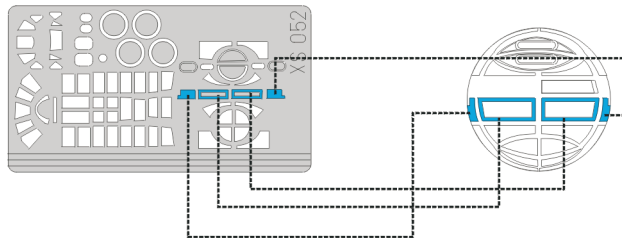

eduard
Express Mask

XS 052

TBM / TBF Avenger

FOR Hasegawa 1/72 KIT

G2

G3

G5

G5