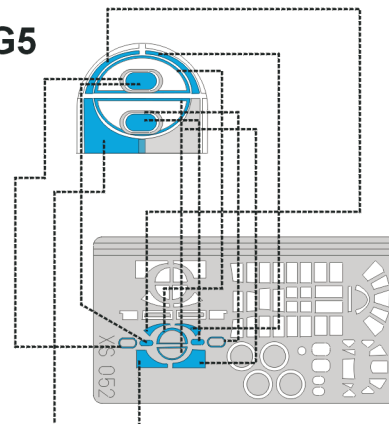

eduard
Express Mask

XS 052

TBM / TBF Avenger

FOR Hasegawa 1/72 KIT

G2

G3

G5

G5

G5

eduard
Express Mask

XS 052

TBM / TBF Avenger

FOR Hasegawa 1/72 KIT