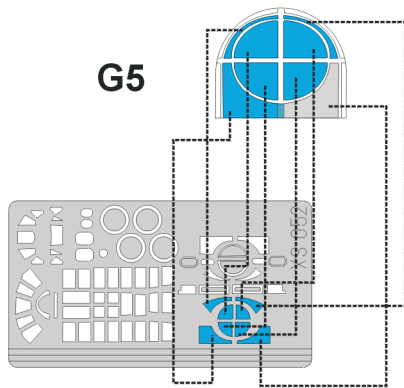

eduard
Express Mask

XS 052

TBM / TBF Avenger

FOR Hasegawa 1/72 KIT

G2

G3

G5

G5