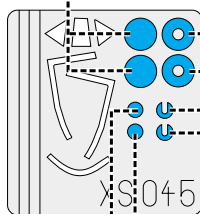

eduard
Express Mask

XS 045

Tempest Mk.V

FOR Academy 1/72 KIT

B12;B13

2x

B9

D4