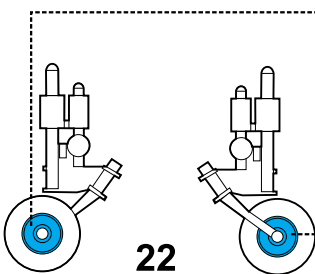

eduard
Express Mask

XS 019

P-51 B Mustang

FOR Revell 1/72 KIT

LIQUID MASK

Note: We have provided two different shapes for this piece. One is how the canopy is and the other is the real shape according to photos.

31

LIQUID MASK

2x

22

18