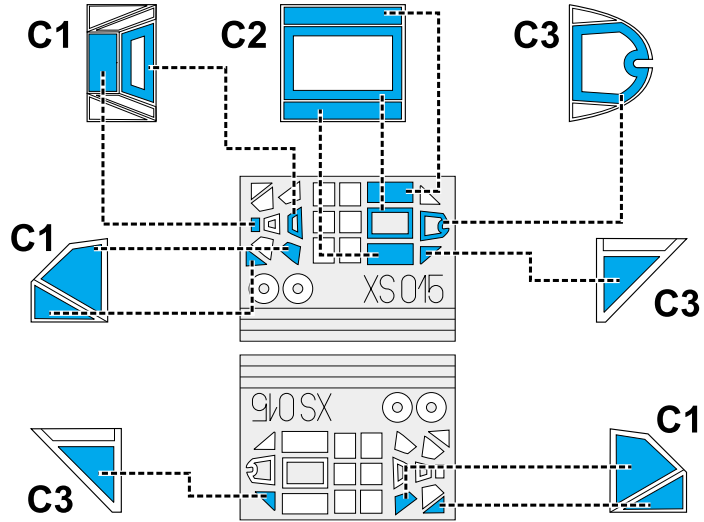

eduard
Express Mask

XS 015

Bf-109 E

FOR Academy 1/72 KIT

E-3

E-4