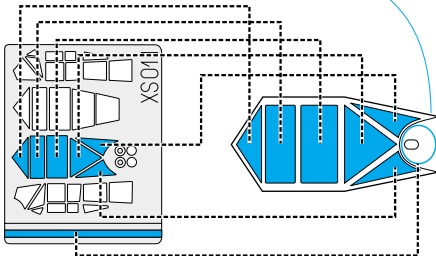

eduard
Express Mask

XS 011

Fi-156 Storch

FOR Academy 1/72 KIT

C26

D2

D2

D5 D7 D3