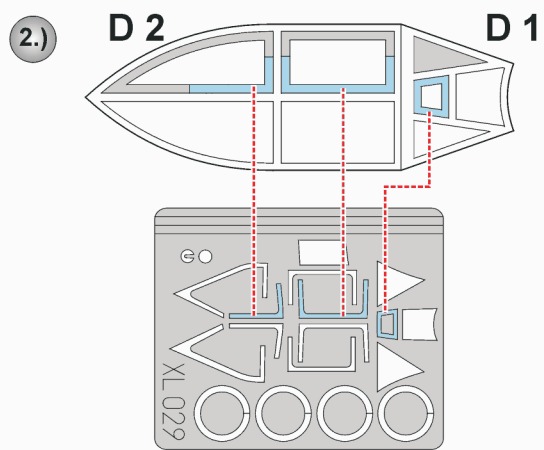

**eduard**  
**Express Mask**

**XL 029**

# Ki-43 II Oscar

The die-cut mask for accurate canopy frame painting of the  
*Hasegawa 1/32 KIT*

5.) **INTERIOR COLOR**

6.) **CAMOUFLAGE COLOR**

- LIQUID MASK