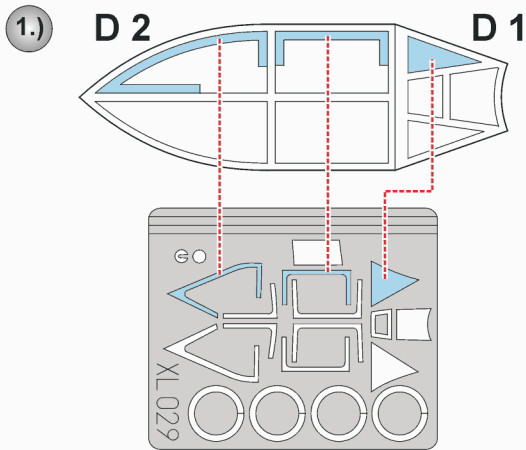

**eduard**  
**Express Mask**

**XL 029**

# Ki-43 II Oscar

The die-cut mask for accurate canopy frame painting of the  
*Hasegawa 1/32 KIT*

5.) **INTERIOR COLOR**

6.) **CAMOUFLAGE COLOR**

- LIQUID MASK