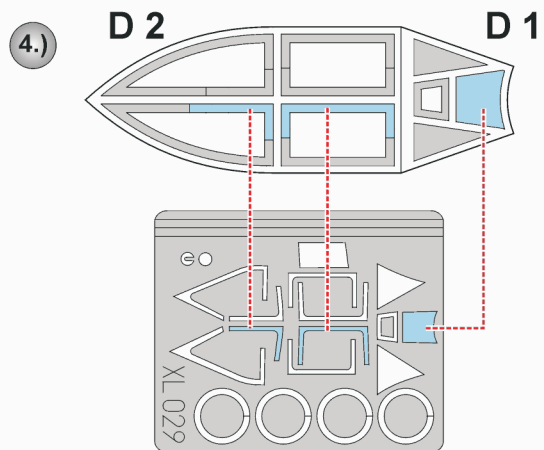

**eduard**  
**Express Mask**

**XL 029**

# Ki-43 II Oscar

The die-cut mask for accurate canopy frame painting of the  
*Hasegawa 1/32 KIT*

5.) **INTERIOR COLOR**

6.) **CAMOUFLAGE COLOR**

- LIQUID MASK