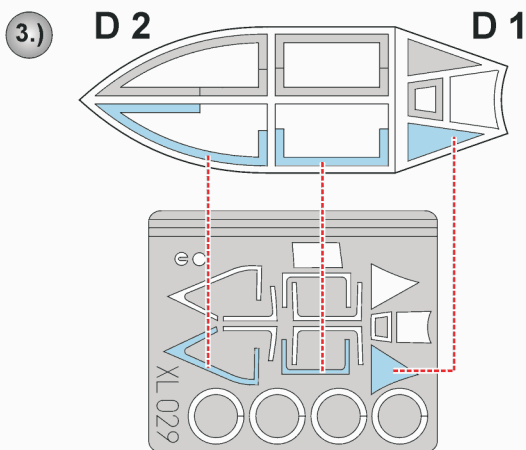

**eduard**  
**Express Mask**

**XL 029**

# Ki-43 II Oscar

The die-cut mask for accurate canopy frame painting of the  
*Hasegawa 1/32 KIT*

5.) **INTERIOR COLOR**

6.) **CAMOUFLAGE COLOR**

- LIQUID MASK