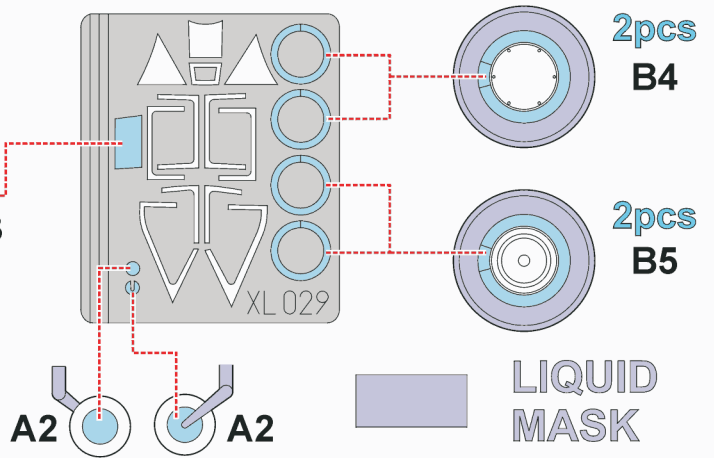

**eduard**  
**Express Mask**

**XL 029**

# Ki-43 II Oscar

The die-cut mask for accurate canopy frame painting of the  
*Hasegawa 1/32 KIT*

5.) **INTERIOR COLOR**

6.) **CAMOUFLAGE COLOR**

- LIQUID MASK