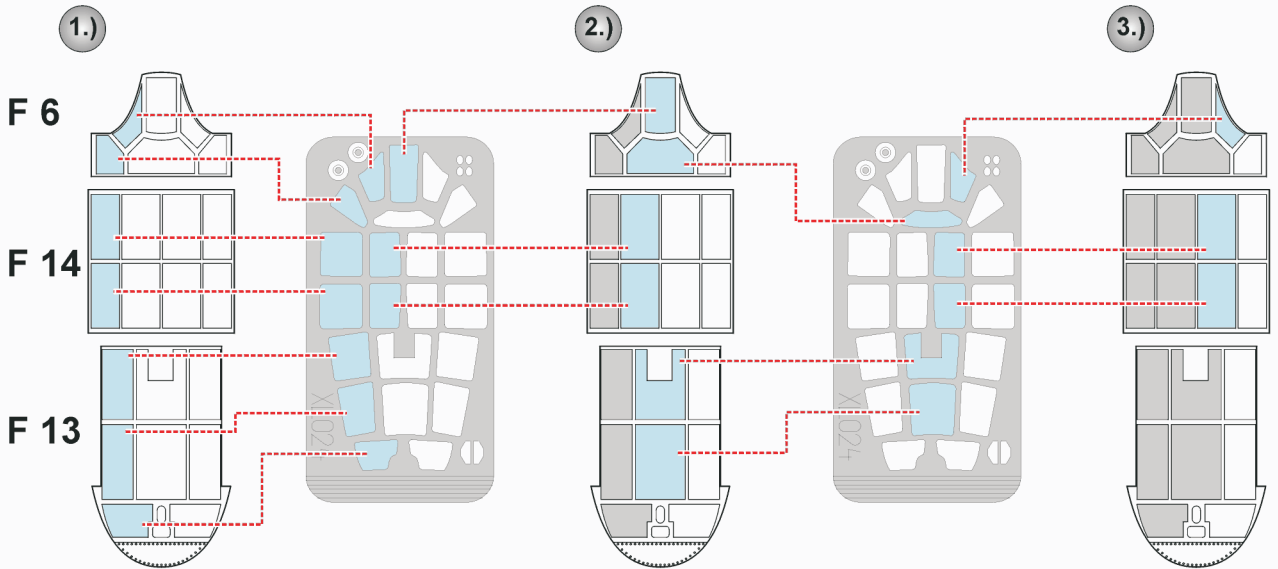

**eduard**  
**Express Mask**

**XL 024**

# A6M5 Zero

The die-cut mask for accurate canopy frame painting of the  
*Tamiya 1/32 KIT*

**REFERENCES:** THE MARU MECHANIC #1/1980  
Squadron/Signal Publ. #1059 A6M ZERO  
Monografie lotnicze #7 MITSUBISHI A6M