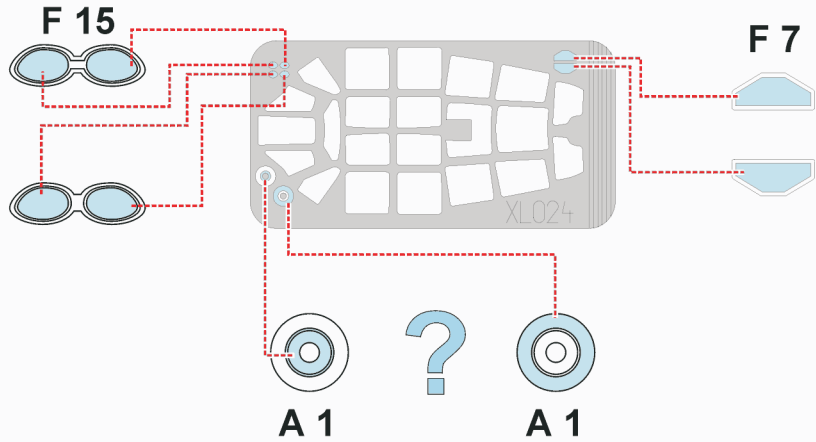

**eduard**  
**Express Mask**

**XL 024**

# A6M5 Zero

The die-cut mask for accurate canopy frame painting of the  
*Tamiya 1/32 KIT*

**REFERENCES:** THE MARU MECHANIC #1/1980  
Squadron/Signal Publ. #1059 A6M ZERO  
Monografie lotnicze #7 MITSUBISHI A6M