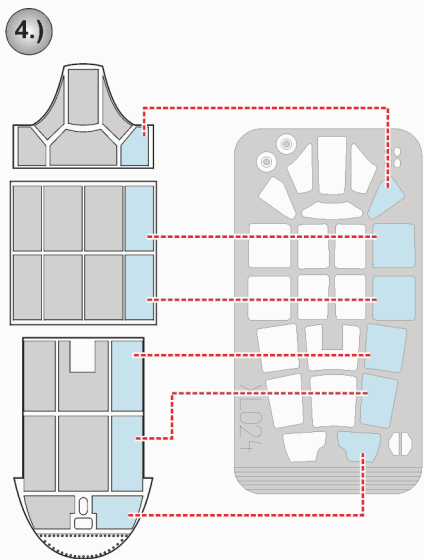

**eduard**  
**Express Mask**

**XL 024**

# A6M5 Zero

The die-cut mask for accurate canopy frame painting of the  
*Tamiya 1/32 KIT*

**REFERENCES:** THE MARU MECHANIC #1/1980  
Squadron/Signal Publ. #1059 A6M ZERO  
Monografie lotnicze #7 MITSUBISHI A6M