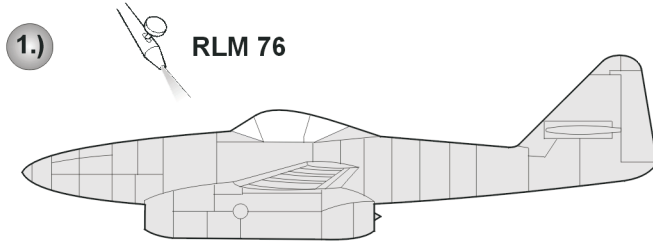

eduard
Express Mask

XF 551

Me 262A Camo.scheme B

The die-cut mask for accurate canopy frame painting of the
German 1/48 KIT

LIQUID MASK ■

REFERENCES: Aero Detail # 9 - Messerschmitt Me 262A

LIQUID MASK ■

8.) REMOVE MASK