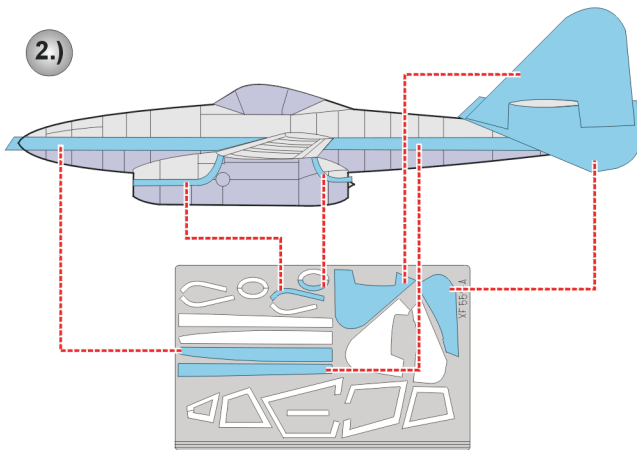

eduard
Express Mask

XF 551

Me 262A Camo.scheme B

The die-cut mask for accurate canopy frame painting of the
German 1/48 KIT

LIQUID MASK ■

REFERENCES: Aero Detail # 9 - Messerschmitt Me 262A

LIQUID MASK ■

8.) REMOVE MASK

9.) CAMOUFLAGE COLOR

10.) REMOVE MASK