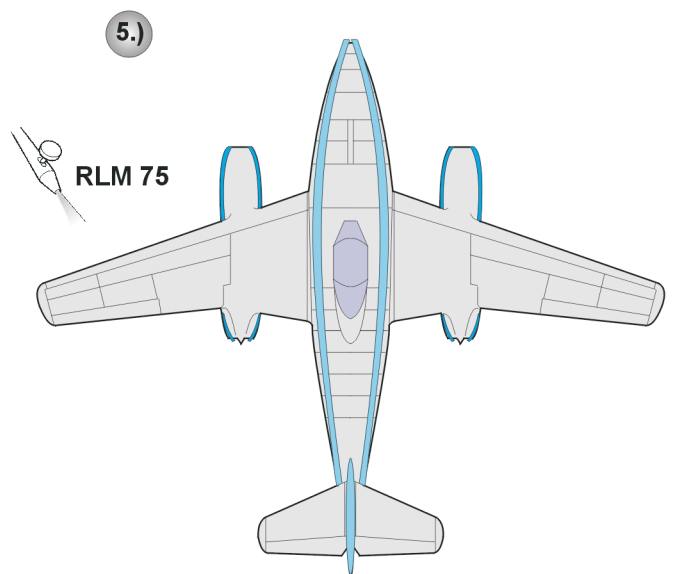

eduard
Express Mask

XF 551

Me 262A Camo.scheme B

The die-cut mask for accurate canopy frame painting of the
German 1/48 KIT

LIQUID MASK ■

REFERENCES: Aero Detail # 9 - Messerschmitt Me 262A

LIQUID MASK ■

8.) REMOVE MASK

9.) CAMOUFLAGE COLOR

10.) REMOVE MASK