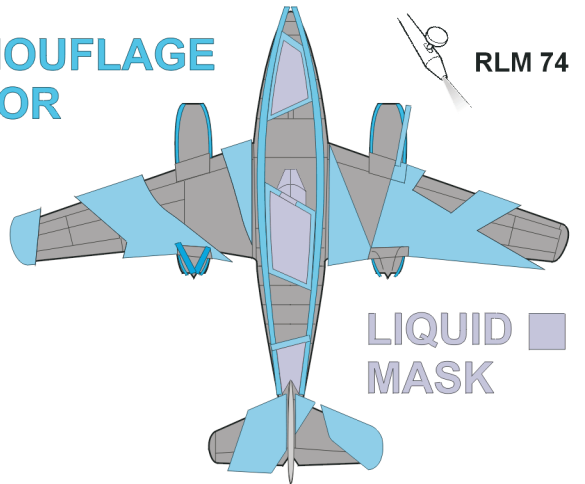

eduard
Express Mask

XF 551

Me 262A Camo.scheme B

The die-cut mask for accurate canopy frame painting of the
German 1/48 KIT

LIQUID MASK ■

REFERENCES: Aero Detail # 9 - Messerschmitt Me 262A

LIQUID MASK ■

8.) REMOVE MASK

9.) CAMOUFLAGE COLOR

10.) REMOVE MASK