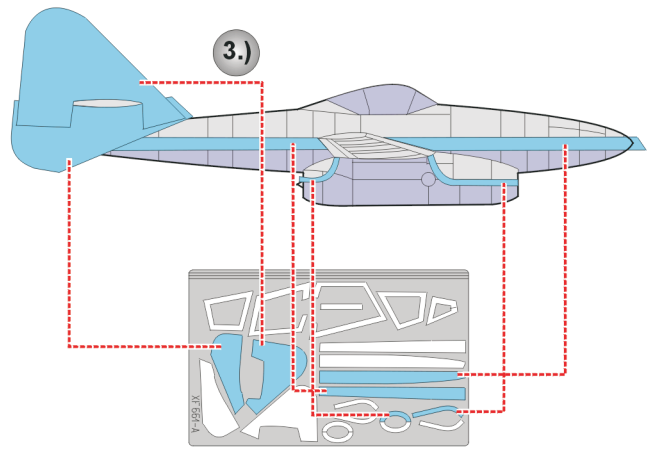

eduard
Express Mask

XF 551

Me 262A Camo.scheme B

The die-cut mask for accurate canopy frame painting of the
German 1/48 KIT

LIQUID MASK ■

REFERENCES: Aero Detail # 9 - Messerschmitt Me 262A

LIQUID MASK ■

8.) REMOVE MASK

9.) CAMOUFLAGE COLOR

10.) REMOVE MASK