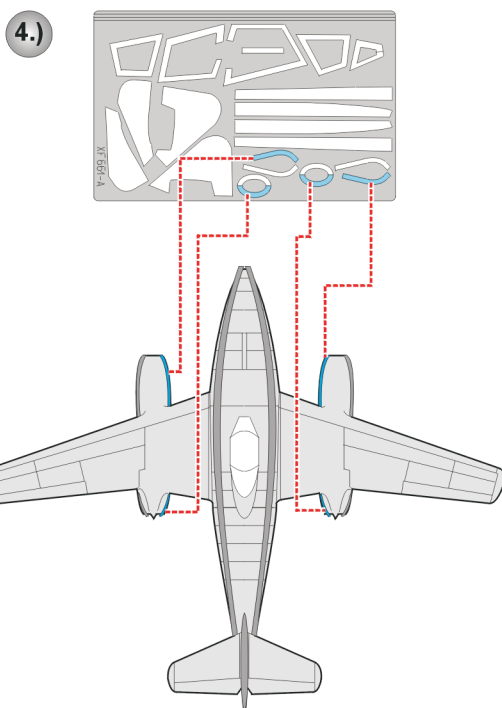

eduard
Express Mask

XF 551

Me 262A Camo.scheme B

The die-cut mask for accurate canopy frame painting of the
German 1/48 KIT

LIQUID MASK ■

REFERENCES: Aero Detail # 9 - Messerschmitt Me 262A

LIQUID MASK ■

8.) REMOVE MASK

9.) CAMOUFLAGE COLOR

10.) REMOVE MASK