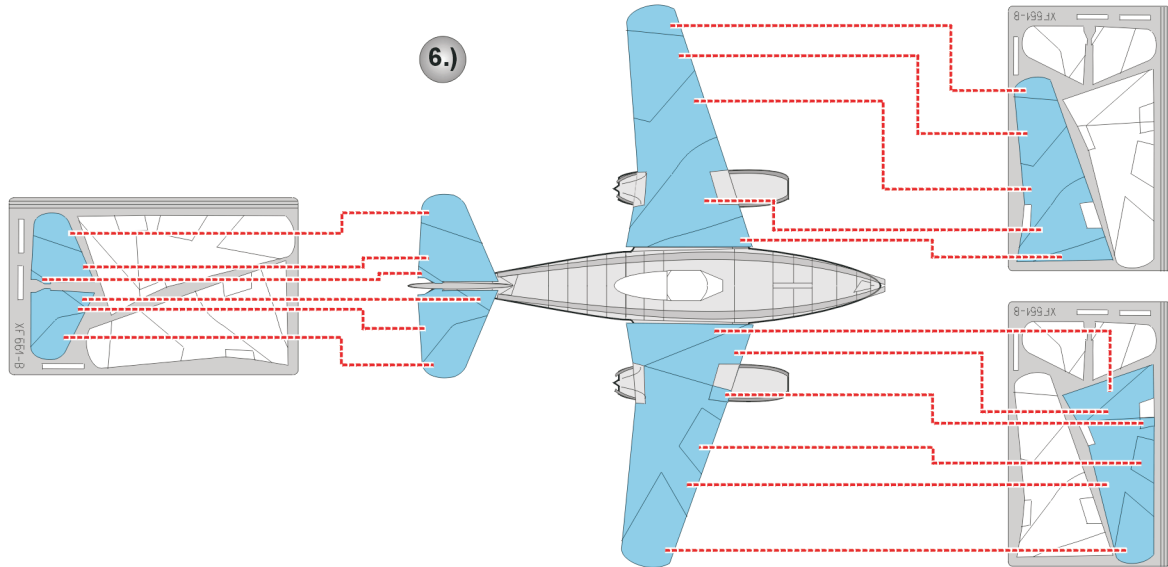

eduard
Express Mask

XF 551

Me 262A Camo.scheme B

The die-cut mask for accurate canopy frame painting of the
German 1/48 KIT

LIQUID MASK ■

REFERENCES: Aero Detail # 9 - Messerschmitt Me 262A

LIQUID MASK ■

8.) REMOVE MASK

9.) CAMOUFLAGE COLOR

10.) REMOVE MASK