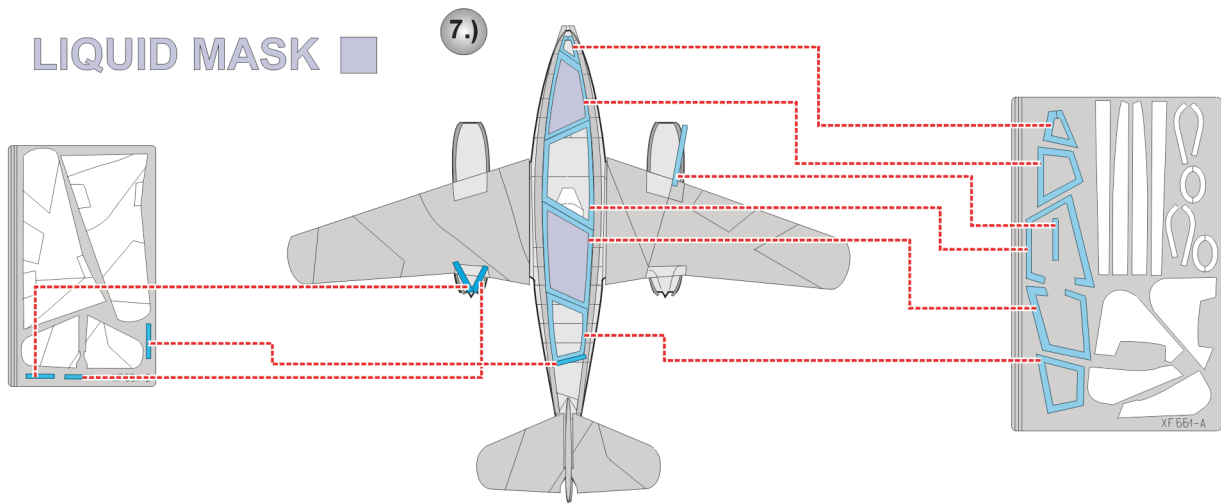

eduard
Express Mask

XF 551

Me 262A Camo.scheme B

The die-cut mask for accurate canopy frame painting of the
German 1/48 KIT

LIQUID MASK ■

REFERENCES: Aero Detail # 9 - Messerschmitt Me 262A

LIQUID MASK ■

8.) REMOVE MASK

9.) CAMOUFLAGE COLOR

10.) REMOVE MASK