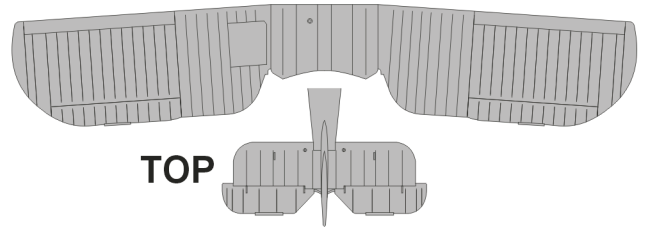

# Swordfish Camouflage Scheme

FOR 1/48 KIT

**1.**

**2. SKY**

**3.**

### DARK SLATE GREY

TOP

LIQUID MASK

TOP

TOP

LIGHT SLATE GREY

TOP