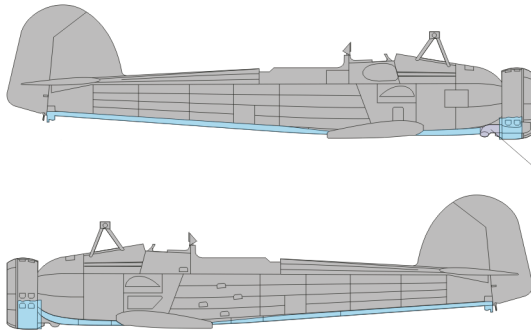

# Swordfish Camouflage Scheme

FOR 1/48 KIT

**1.**

**2. SKY**

**3.**

### DARK SLATE GREY

TOP

LIQUID MASK

TOP

TOP

LIGHT SLATE GREY

TOP