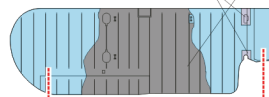

DARK SLATE GREY

TOP

LIQUID MASK

TOP

TOP

LIGHT SLATE GREY

TOP

4. EXTRA DARK SEA GREY LIQUID MASK

TOP

LIQUID MASK

B11

TOP

LIQUID MASK

LIQUID MASK

DARK SEA GREY

LIQUID MASK

TOP

5. METALIC GREY

LIQUID MASK OR MASKING TAPE

LIQUID MASK OR MASKING TAPE

6.

G17

2x

G16

?

?

?

?

G17

2x

G16

LIQUID MASK