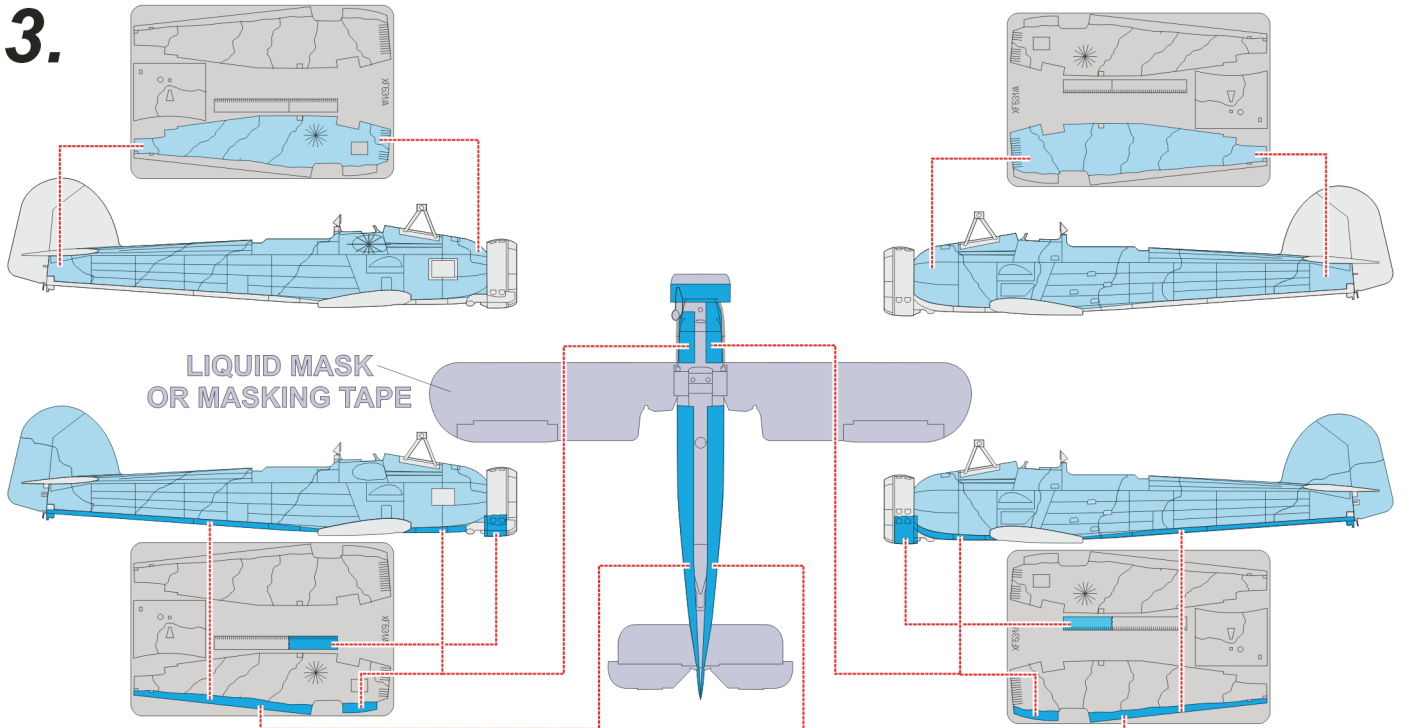

# Swordfish Camouflage Scheme

FOR 1/48 KIT

**1.**

**2. SKY**

**3.**

### DARK SLATE GREY

TOP

LIQUID MASK

TOP

TOP

LIGHT SLATE GREY

TOP

LIQUID MASK

TOP