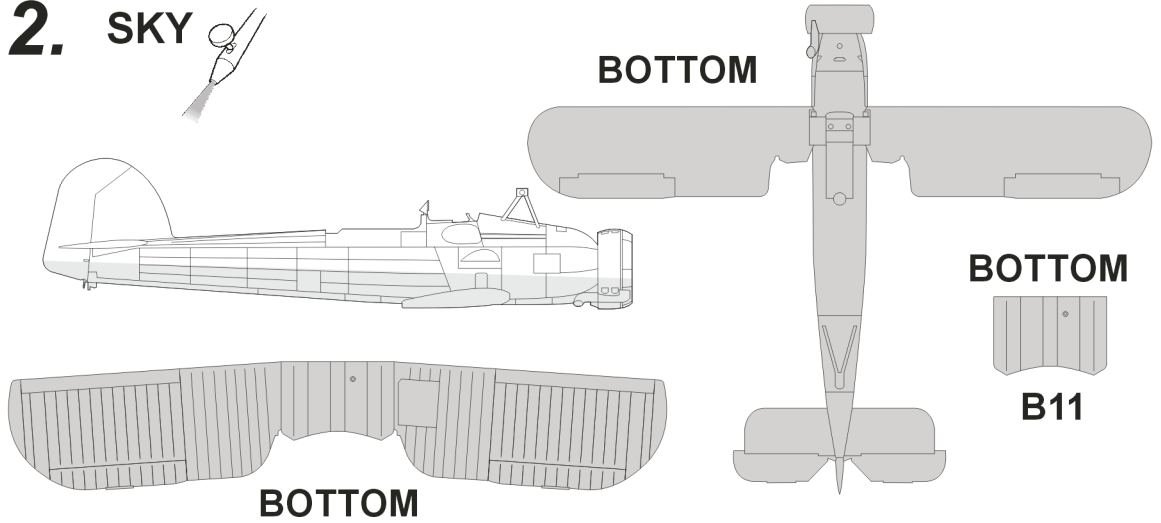

# Swordfish Camouflage Scheme

FOR 1/48 KIT

**1.**

**2. SKY**

**3.**

### DARK SLATE GREY

TOP

LIQUID MASK

TOP

TOP

LIGHT SLATE GREY

TOP