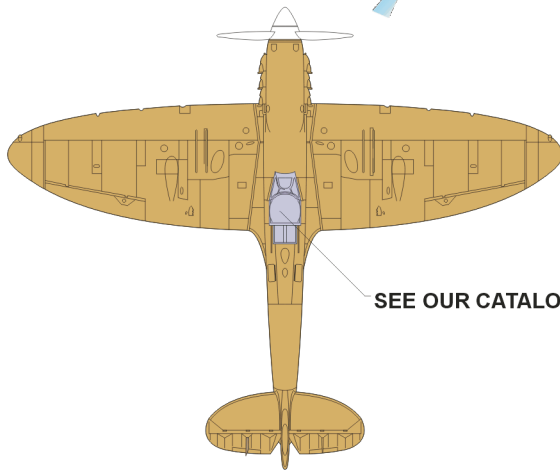

3.)

DARK EARTH