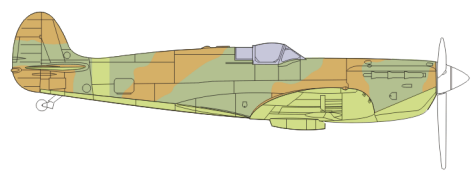

# Spitfire Cam. scheme A

The die-cut mask for accurate painting of the

1/48 KIT

**XF 529**

1.)

2.)

LIQUID MASK

3.)

DARK GREEN

DARK GREEN

10.)

11.)

LIQUID MASK OR TAPE

SKY

12.)

SKY

LIQUID MASK OR TAPE