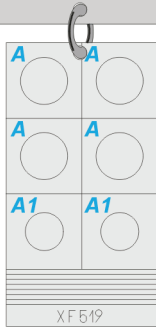

eduard
Express Mask

XF 519

A6M2 Zero/Rufe National Insignia (grey scheme)

FOR 1/48 KIT

1.A

2.

3.