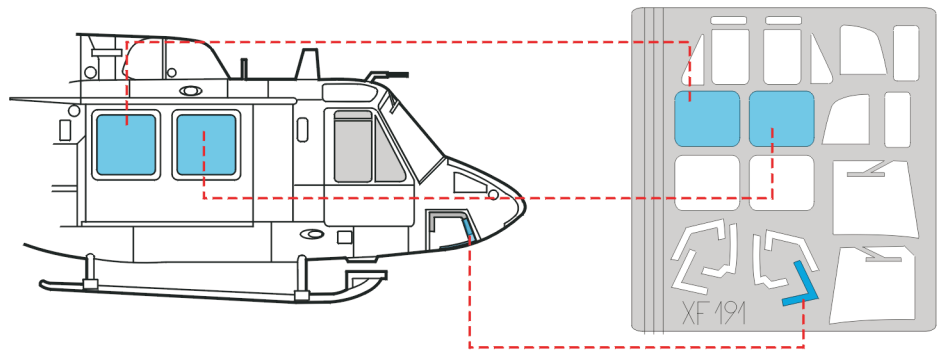

**eduard**  
**Express Mask**

**XF 191**

# UH-1N Twin Huey

The die-cut mask for accurate canopy frame painting of the  
*Italeri 1/48 KIT*

LIQUID MASK

**REFERENCES:**

Squadron/Signal Publ.: #6040

Huey in action Squadron/Signal Publ.: #75

Replic: #6/1999