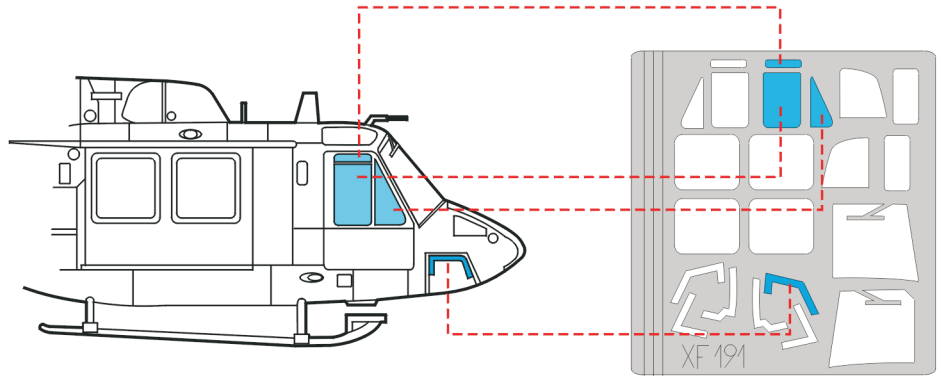

**eduard**  
**Express Mask**

**XF 191**

# UH-1N Twin Huey

The die-cut mask for accurate canopy frame painting of the  
*Italeri 1/48 KIT*

LIQUID MASK

**REFERENCES:**

Squadron/Signal Publ.: #6040

Huey in action Squadron/Signal Publ.: #75

Replic: #6/1999