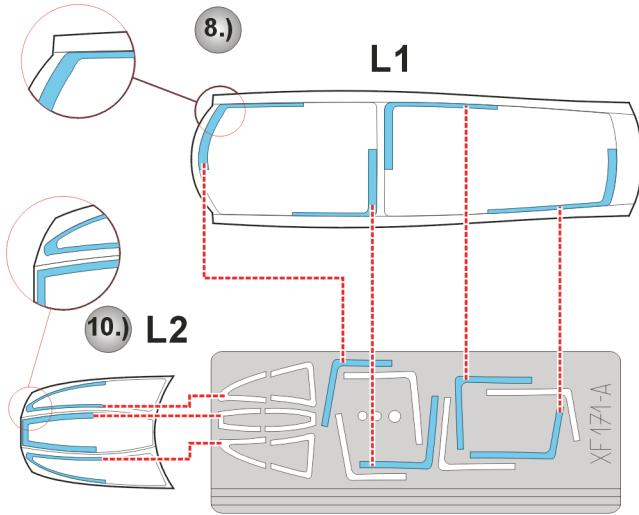

12.) CAMOUFLAGE COLOR

LIQUID MASK ■

13.) REMOVE MASK

REFERENCES: Squadron/Signal Publ.:Walk Around # 3 - F-14 Tomcat
Squadron/Signal Publ.:In Action # 105 - F-14 Tomcat