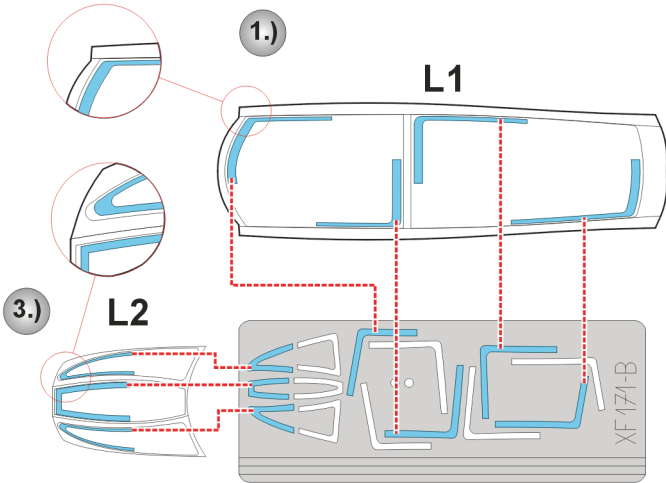

# F-14D Tomcat

The die-cut mask for accurate canopy frame painting of the  
*Hasegawa 1/48 KIT*

5.)

**INTERIOR COLOR**

LIQUID MASK ■

6.)

**RUBBER COLOR**

7.)