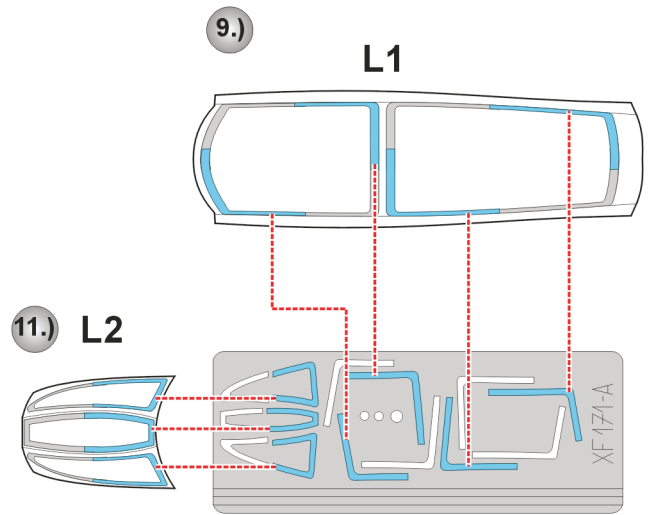

12.) CAMOUFLAGE COLOR

LIQUID MASK ■

13.) REMOVE MASK

REFERENCES: Squadron/Signal Publ.:Walk Around # 3 - F-14 Tomcat
Squadron/Signal Publ.:In Action # 105 - F-14 Tomcat