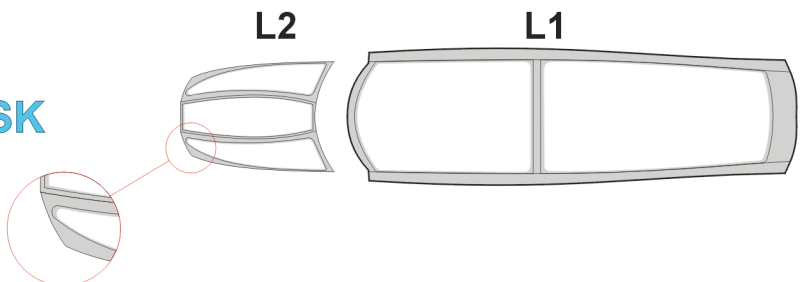

7.)

REMOVE MASK