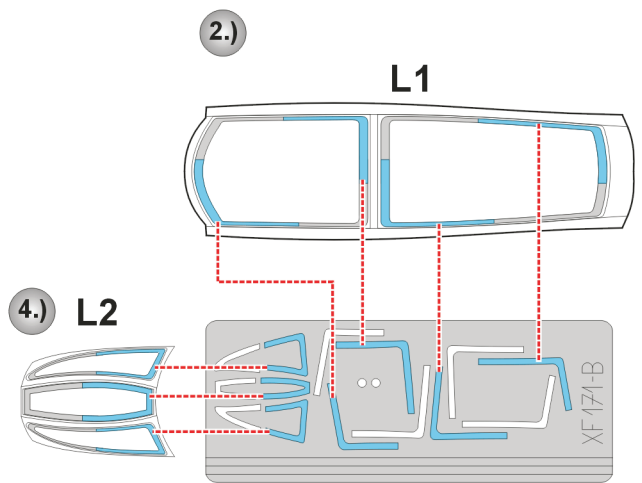

# F-14D Tomcat

The die-cut mask for accurate canopy frame painting of the  
*Hasegawa 1/48 KIT*

5.)

**INTERIOR COLOR**

LIQUID MASK ■

6.)

**RUBBER COLOR**

7.)