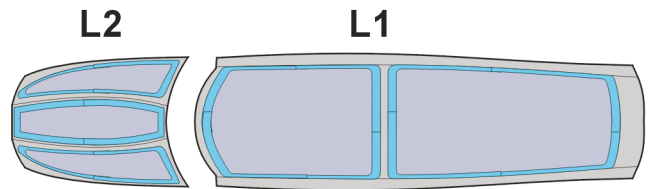

12.) CAMOUFLAGE COLOR

LIQUID MASK ■

13.) REMOVE MASK