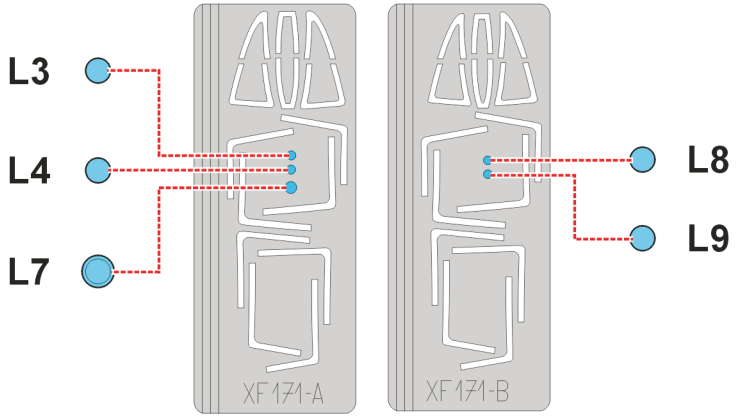

# F-14D Tomcat

The die-cut mask for accurate canopy frame painting of the  
*Hasegawa 1/48 KIT*

5.)

**INTERIOR COLOR**

LIQUID MASK ■

6.)

**RUBBER COLOR**

7.)

**REMOVE MASK**

12.)  CAMOUFLAGE COLOR

LIQUID MASK ■

13.) REMOVE MASK

REFERENCES: Squadron/Signal Publ.:Walk Around # 3 - F-14 Tomcat  
Squadron/Signal Publ.:In Action # 105 - F-14 Tomcat