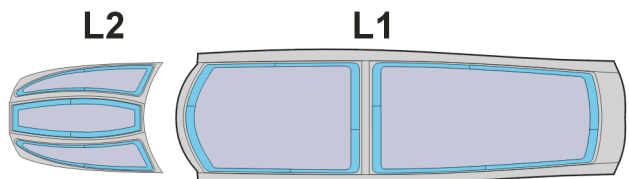

# F-14D Tomcat

The die-cut mask for accurate canopy frame painting of the  
*Hasegawa 1/48 KIT*

5.)

**INTERIOR COLOR**

LIQUID MASK ■

6.)

**RUBBER COLOR**

7.)