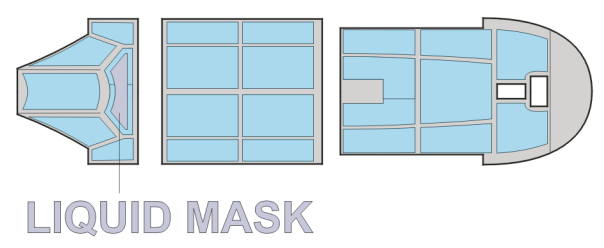

5.)
INTERIOR COLOR

6.)
CAMOUFLAGE COLOR

REFERENCES: - THE MARU MECHANIC #1 / 1980
 - AERO DETAIL #7