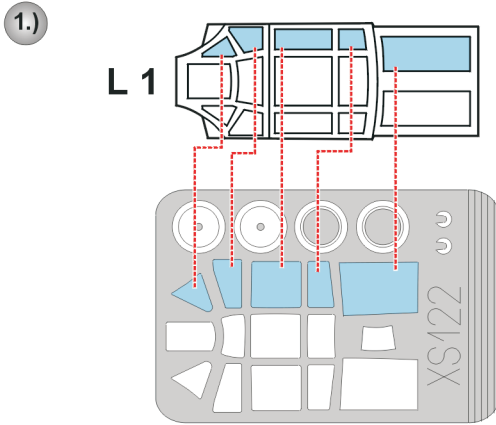

eduard
Express Mask

Ki-100 I ko Goshiki

The die-cut mask for accurate canopy frame painting of the
Hasegawa 1/48 KIT

XF 122

REFERENCES: Maru Mechanic # 002 - Ki-61 Hien
Bunrin-do, FAOW # 17 - Ki-61 Hien
Model Art # 263 - Ki-61 Hien