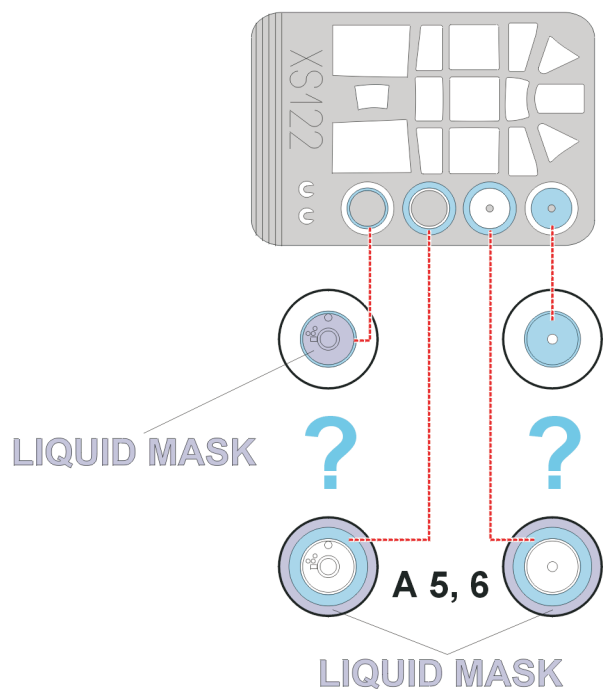

eduard
Express Mask

Ki-100 I ko Goshiki

The die-cut mask for accurate canopy frame painting of the
Hasegawa 1/48 KIT

XF 122

REFERENCES: Maru Mechanic # 002 - Ki-61 Hien
Bunrin-do, FAOW # 17 - Ki-61 Hien
Model Art # 263 - Ki-61 Hien