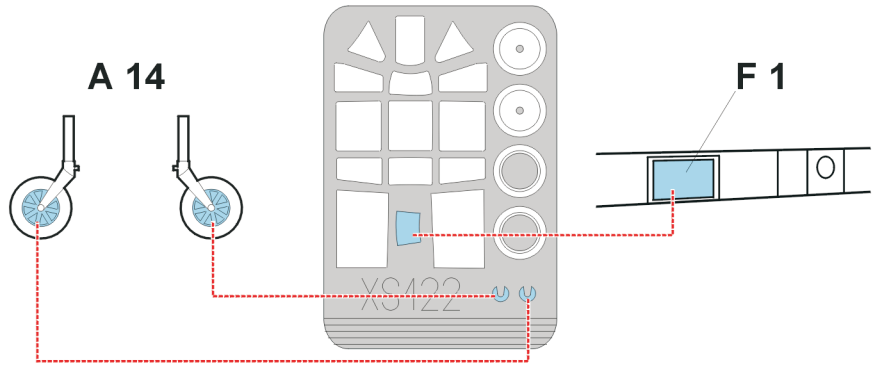

eduard
Express Mask

Ki-100 I ko Goshiki

The die-cut mask for accurate canopy frame painting of the
Hasegawa 1/48 KIT

XF 122

REFERENCES: Maru Mechanic # 002 - Ki-61 Hien
Bunrin-do, FAOW # 17 - Ki-61 Hien
Model Art # 263 - Ki-61 Hien