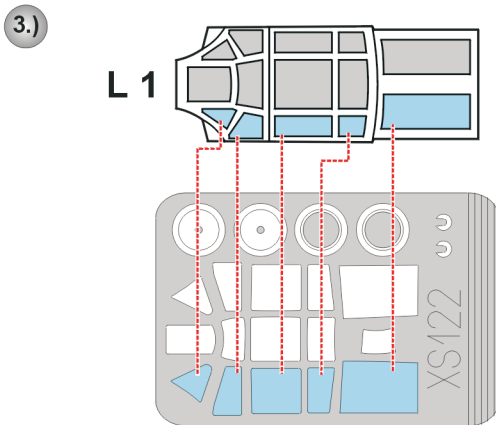

eduard
Express Mask

Ki-100 I ko Goshiki

The die-cut mask for accurate canopy frame painting of the
Hasegawa 1/48 KIT

XF 122

REFERENCES: Maru Mechanic # 002 - Ki-61 Hien
Bunrin-do, FAOW # 17 - Ki-61 Hien
Model Art # 263 - Ki-61 Hien