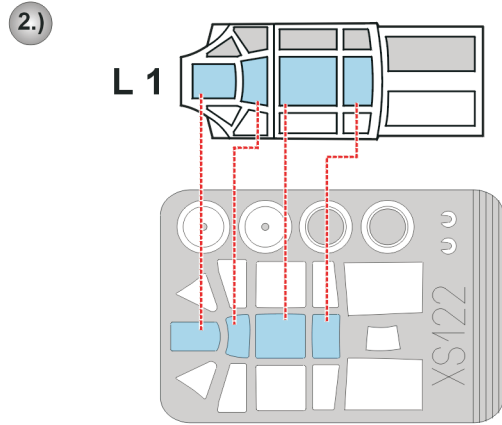

eduard
Express Mask

Ki-100 I ko Goshiki

The die-cut mask for accurate canopy frame painting of the
Hasegawa 1/48 KIT

XF 122

REFERENCES: Maru Mechanic # 002 - Ki-61 Hien
Bunrin-do, FAOW # 17 - Ki-61 Hien
Model Art # 263 - Ki-61 Hien