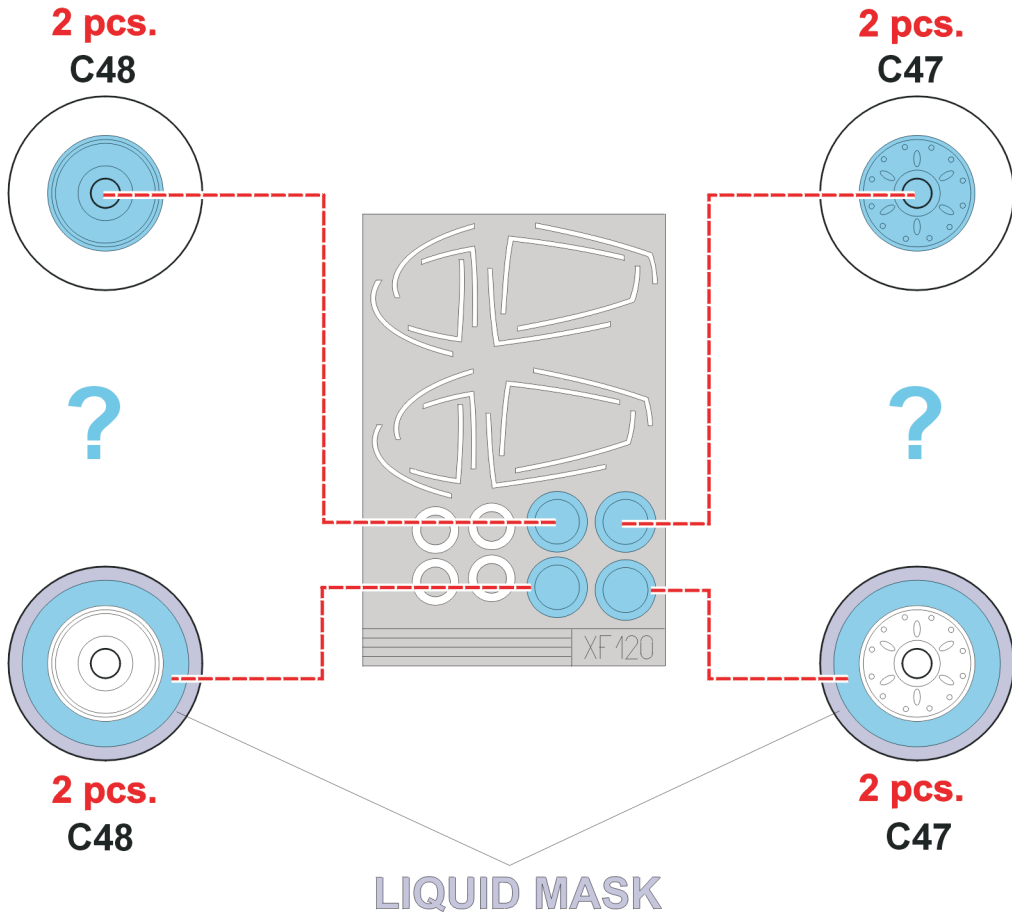

**eduard**  
**Express Mask**

**XF 120**

# F/A-18 Hornet

The die-cut mask for accurate canopy frame painting of the  
*Italeri 1/48 KIT*

**REFERENCES:** Squadron/Signal Publ.:Walk Around # 5518 - F-18 Hornet

3.) INTERIOR COLOR

4.) RUBBER COLOR

5.) REMOVE MASK

8.) CAMOUFLAGE COLOR

9.) REMOVE MASK