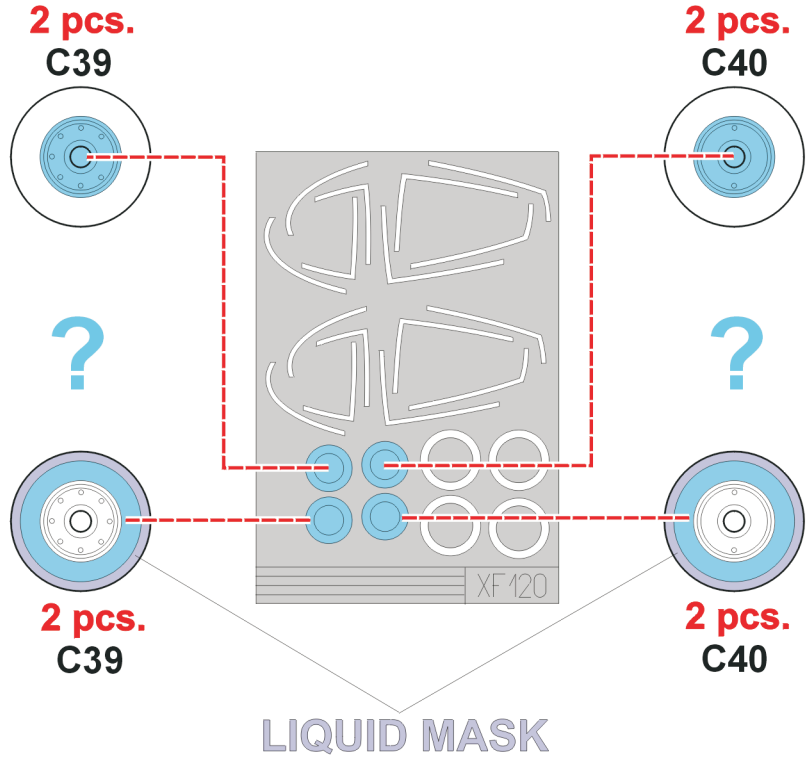

**eduard**  
**Express Mask**

**XF 120**

# F/A-18 Hornet

The die-cut mask for accurate canopy frame painting of the  
*Italeri 1/48 KIT*

**REFERENCES:** Squadron/Signal Publ.:Walk Around # 5518 - F-18 Hornet

3.) INTERIOR COLOR

4.) RUBBER COLOR

5.) REMOVE MASK