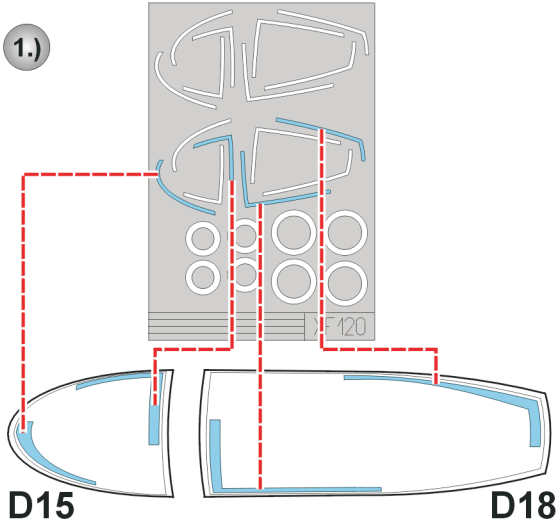

# F/A-18 Hornet

The die-cut mask for accurate canopy frame painting of the  
*Italeri 1/48 KIT*

**REFERENCES:** Squadron/Signal Publ.:Walk Around # 5518 - F-18 Hornet

3.) INTERIOR COLOR

4.) RUBBER COLOR

5.) REMOVE MASK

8.) CAMOUFLAGE COLOR

9.) REMOVE MASK