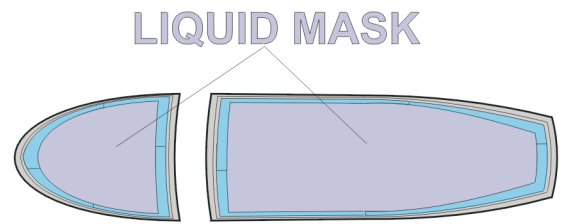

# F/A-18 Hornet

The die-cut mask for accurate canopy frame painting of the  
*Italeri 1/48 KIT*

**REFERENCES:** Squadron/Signal Publ.:Walk Around # 5518 - F-18 Hornet

3.) INTERIOR COLOR

4.) RUBBER COLOR

5.) REMOVE MASK