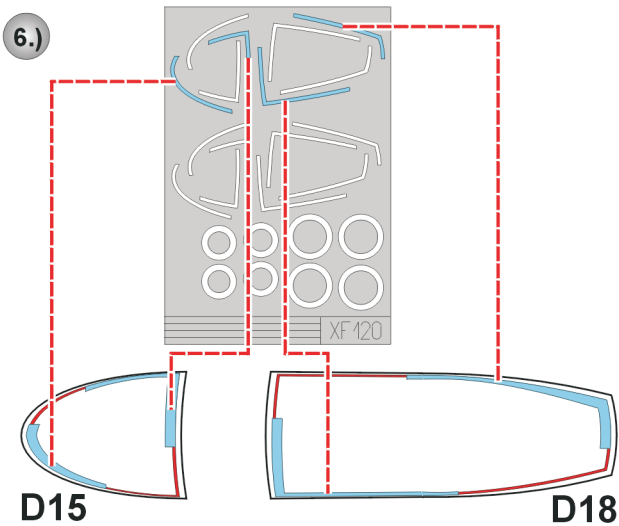

# F/A-18 Hornet

The die-cut mask for accurate canopy frame painting of the  
*Italeri 1/48 KIT*

**REFERENCES:** Squadron/Signal Publ.:Walk Around # 5518 - F-18 Hornet

3.) INTERIOR COLOR

4.) RUBBER COLOR

5.) REMOVE MASK