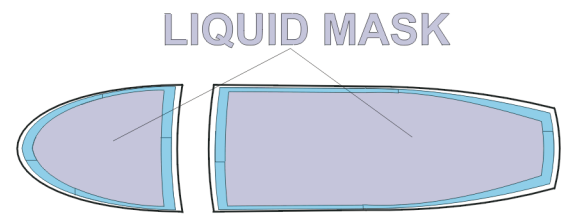

# F/A-18 Hornet

The die-cut mask for accurate canopy frame painting of the  
*Italeri 1/48 KIT*

**REFERENCES:** Squadron/Signal Publ.:Walk Around # 5518 - F-18 Hornet

3.) INTERIOR COLOR

4.) RUBBER COLOR

5.) REMOVE MASK

8.) CAMOUFLAGE COLOR

9.) REMOVE MASK