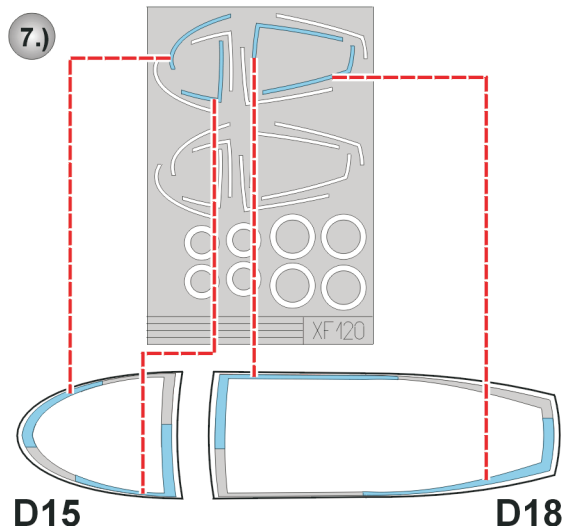

# F/A-18 Hornet

The die-cut mask for accurate canopy frame painting of the  
*Italeri 1/48 KIT*

**REFERENCES:** Squadron/Signal Publ.:Walk Around # 5518 - F-18 Hornet

3.) INTERIOR COLOR

4.) RUBBER COLOR

5.) REMOVE MASK

8.) CAMOUFLAGE COLOR

9.) REMOVE MASK