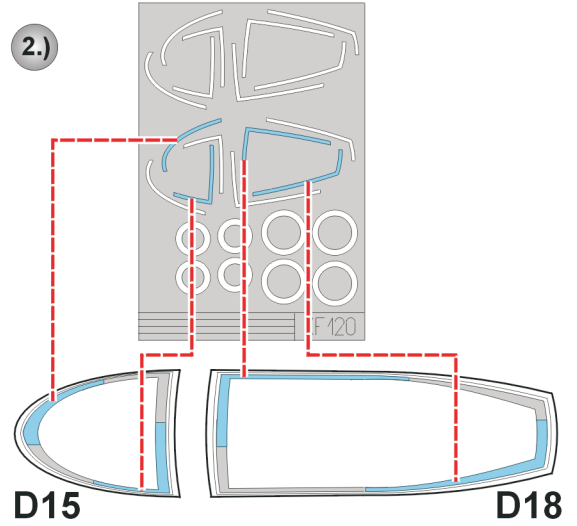

# F/A-18 Hornet

The die-cut mask for accurate canopy frame painting of the  
*Italeri 1/48 KIT*

**REFERENCES:** Squadron/Signal Publ.:Walk Around # 5518 - F-18 Hornet

3.) INTERIOR COLOR

4.) RUBBER COLOR

5.) REMOVE MASK