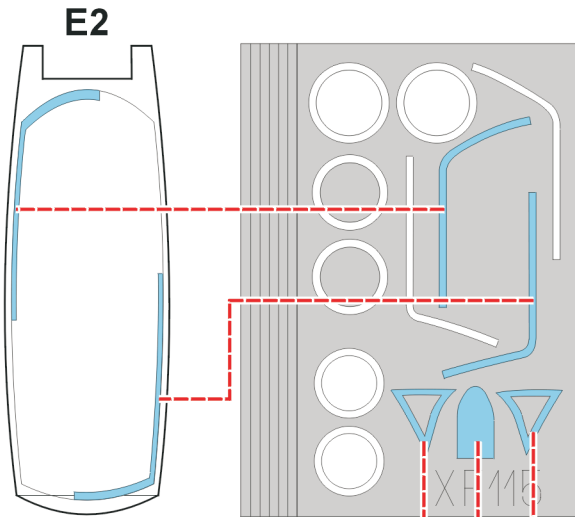

eduard
Express Mask

XF 115

T-33 Shooting Star

The die-cut mask for accurate canopy frame painting of the
Academy / Hobbycraft 1/48 KIT

REFERENCES: Replic No. 29/januar 1994