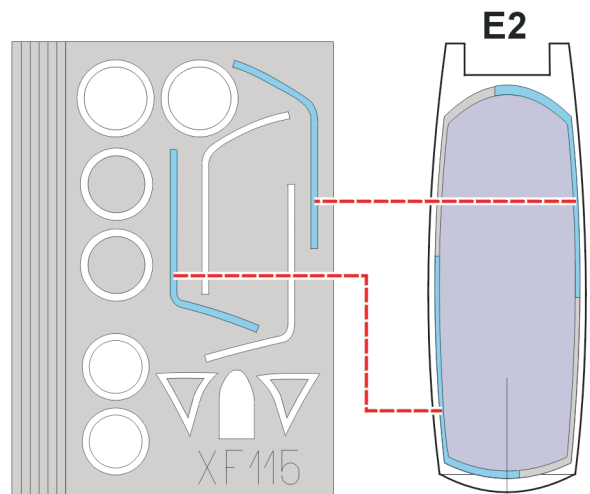

eduard
Express Mask

XF 115

T-33 Shooting Star

The die-cut mask for accurate canopy frame painting of the
Academy / Hobbycraft 1/48 KIT

REFERENCES: Replic No. 29/januar 1994