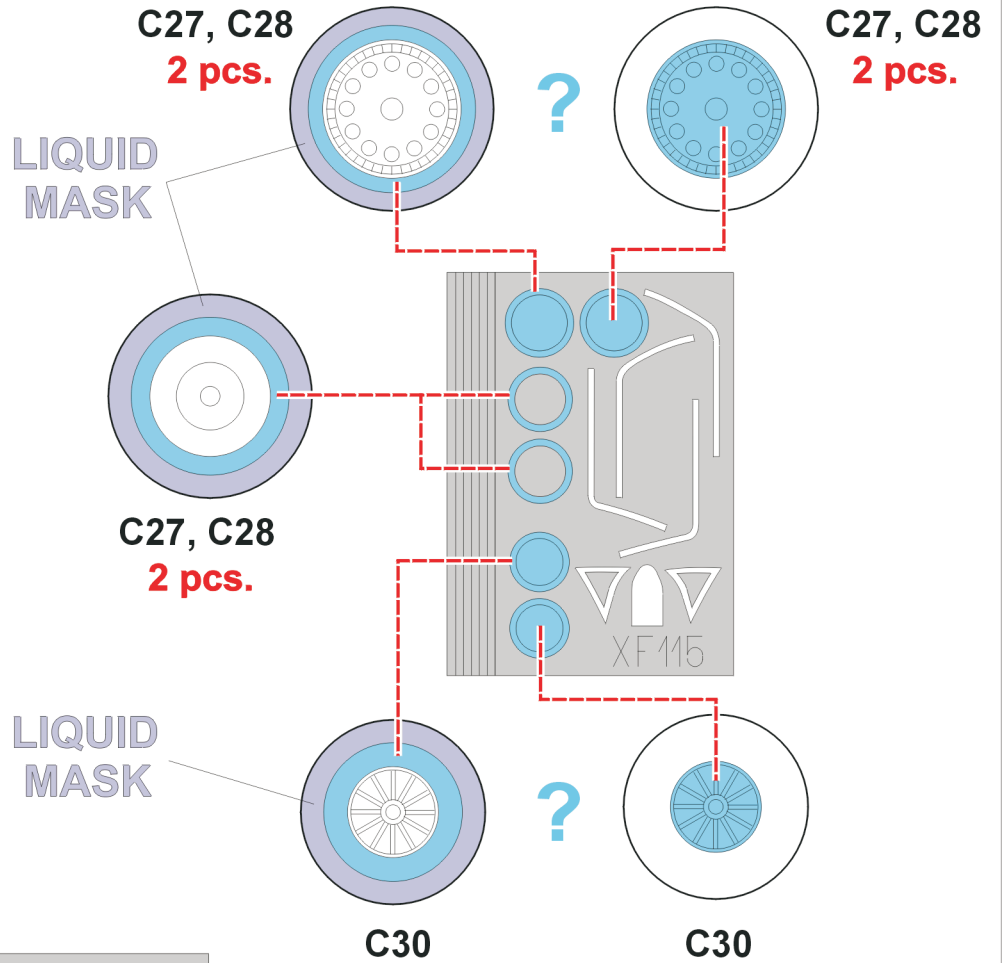

eduard
Express Mask

XF 115

T-33 Shooting Star

The die-cut mask for accurate canopy frame painting of the
Academy / Hobbycraft 1/48 KIT

REFERENCES: Replic No. 29/januar 1994